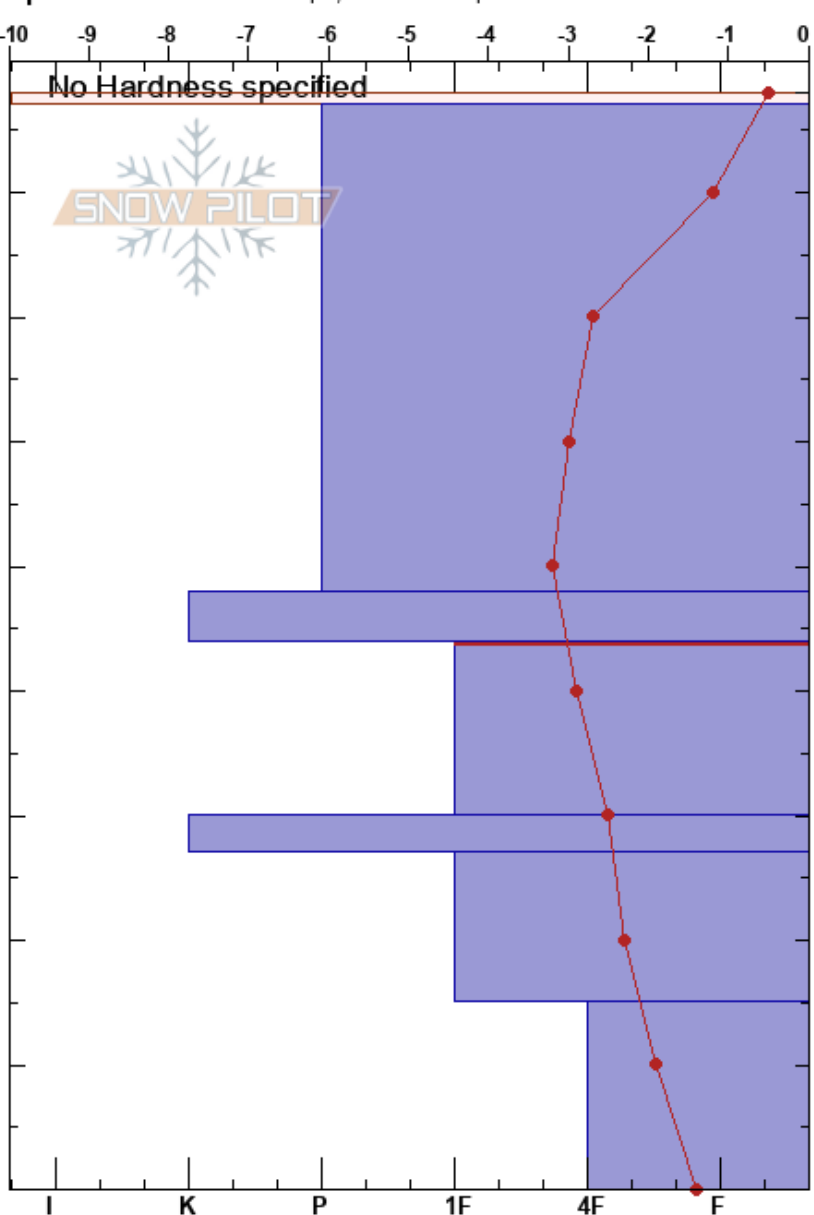

Abisko Nuolja Långsveg Juuso Holstein
 Abisko 04/04/2017 - 13:40
 Sweden
Elevation: 812 m
Aspect: SE
Specifics: Ski tracks on slope; We skied slope

Stability: **HS:**88
Air Temperature: 3.6°C **PF:** 14 44-30cm: Problematic layer
Sky Cover: SCT
Precipitation: NO
Wind: S Moderate

Form	Crystal		ρ kg/m ³	Stability tests & Layer comments
	Size	Moisture		
○	1	W		
●	0.5	M		
⊗				
□	2.5	D		← CT1, Q2 @42cm Sudden collapse ← CT6, Q2 @42cm Sudden collapse ← ECTP9 @42cm Sudden collapse
⊗				
□	3			
^	6	D		