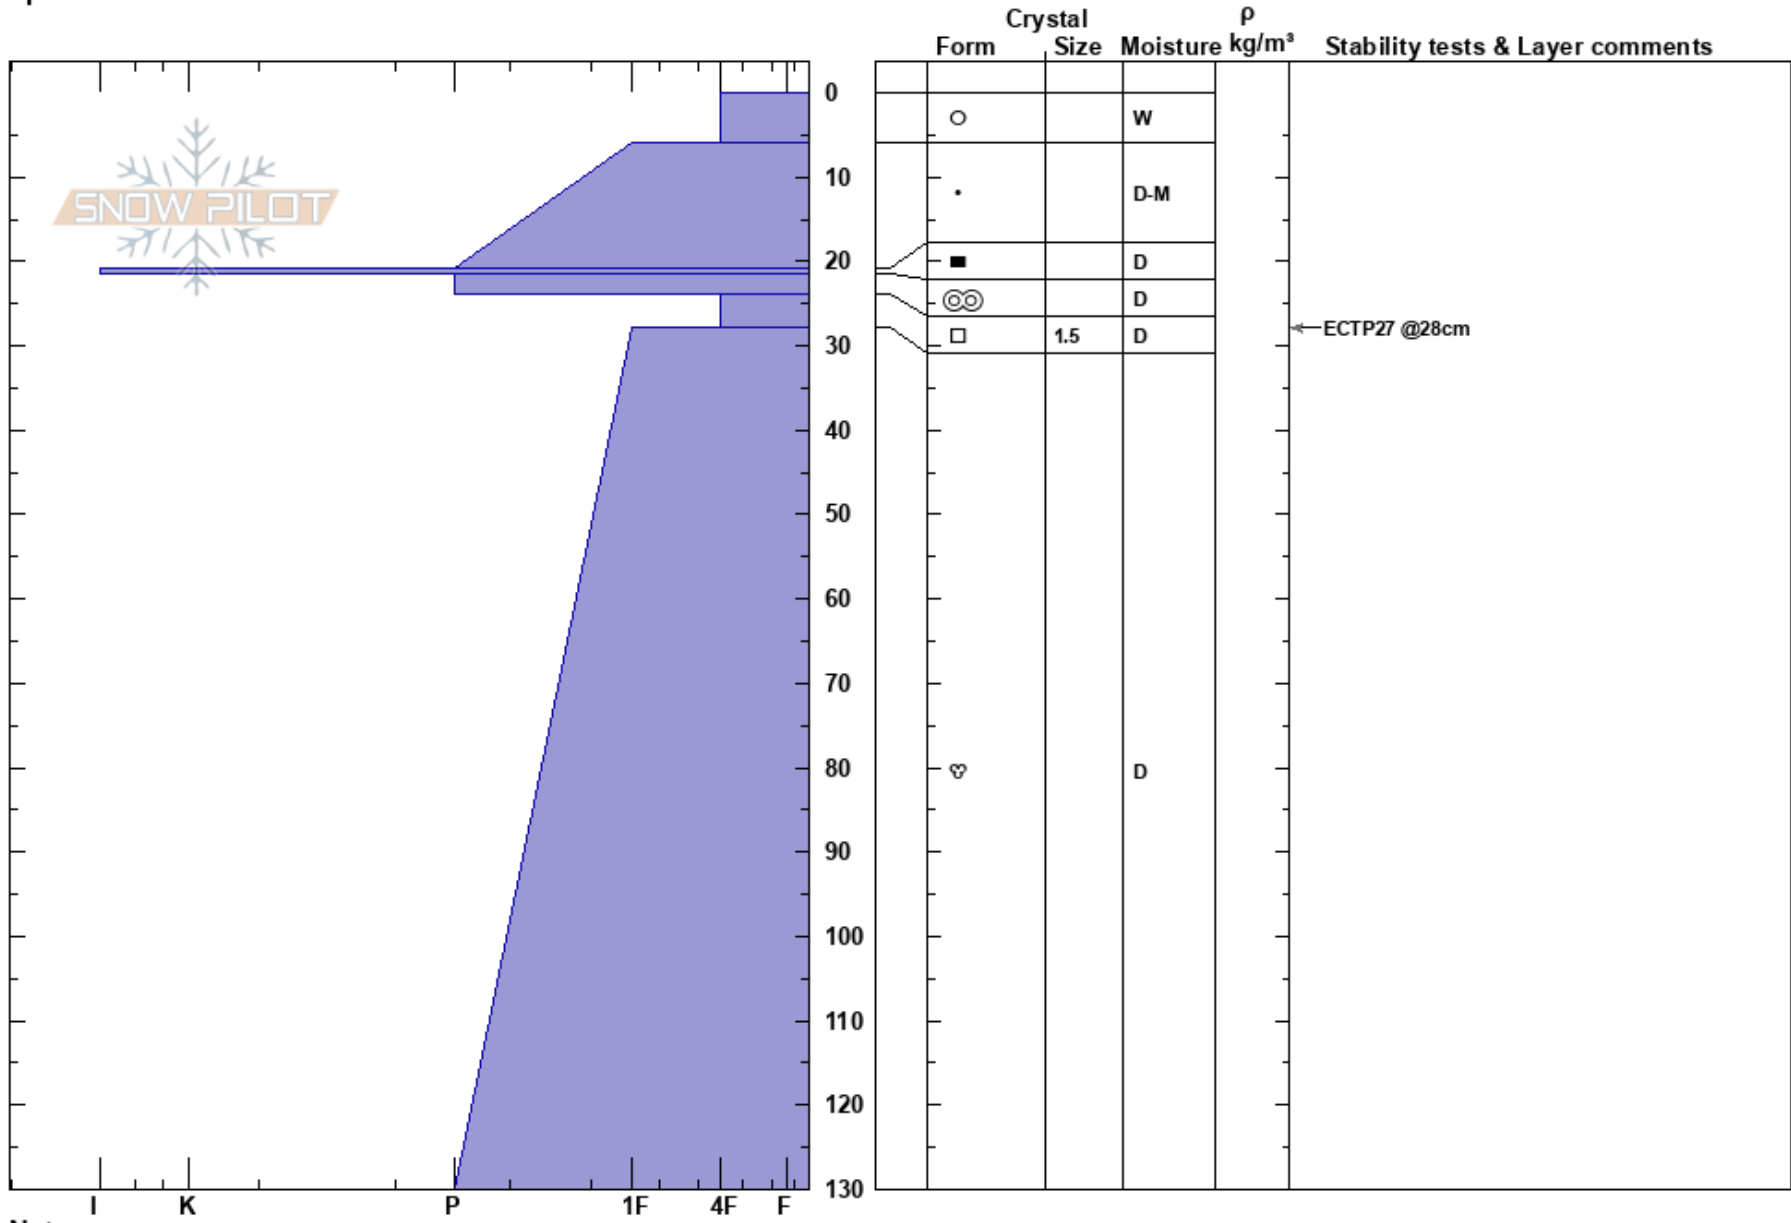

Foten av Kavringstind
 Lyngen Alps
 Norway
 Elevation: 600 m
 Aspect: 90°
 Specifics:

Patrik Jonsson
 04/04/2017 - 13:00
 Co-ord: 69.55344N, 20.15974E
 Slope Angle: 15°
 Wind Loading: no

Stability: **HS: 130**
 Air Temperature: 4.7°C
 Sky Cover: BKN
 Precipitation: RV
 Wind: S Calm
 Layer Notes:
 24-28cm: Problematic layer