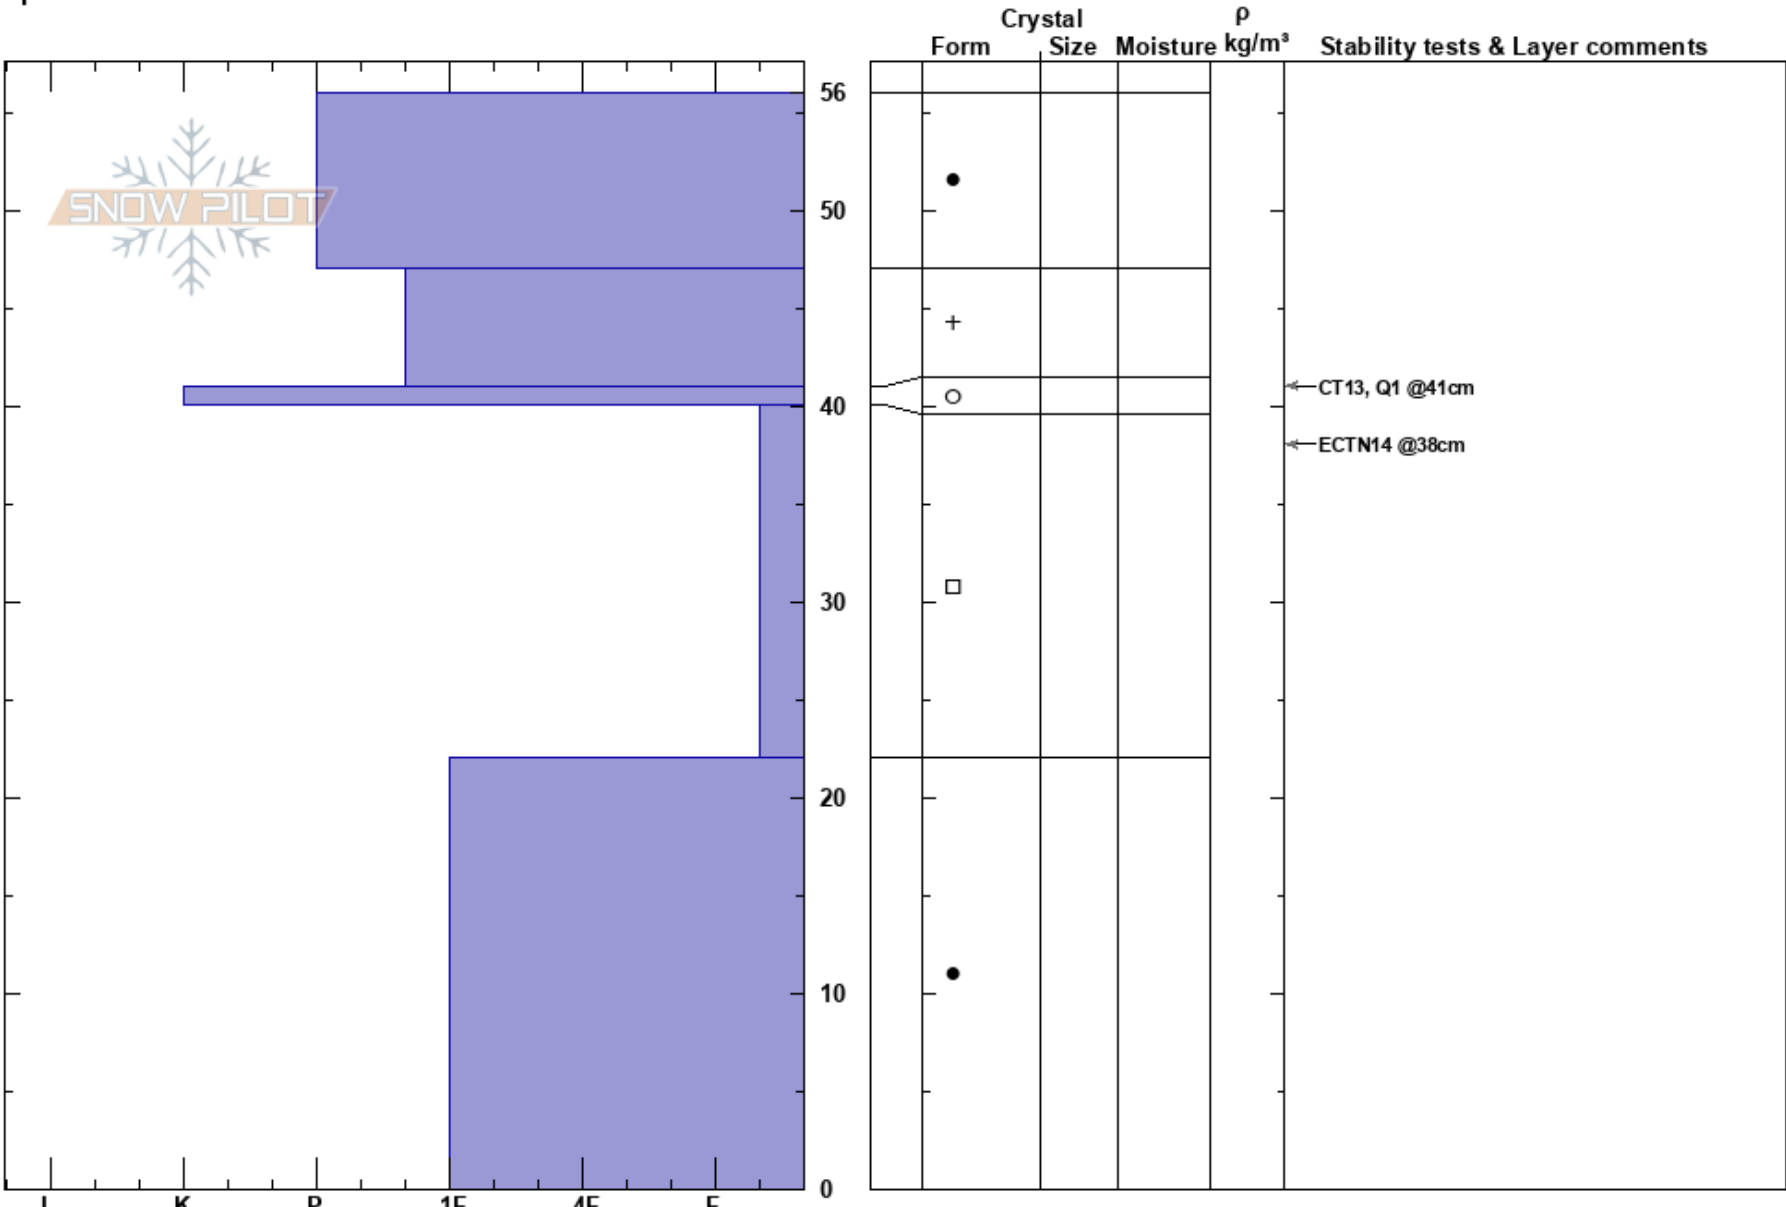

Strawberry Launcher  
 Wasatch Range  
 UT  
 Elevation: 8600 ft  
 Aspect: 30°  
 Specifics: Practice Pit

J.T. Robinson  
 12/22/2020 - 1:00pm  
 Co-ord: 41.18500N, -111.86620W  
 Slope Angle: 18°  
 Wind Loading: yes

Stability:  
 Air Temperature: -5°C  
 Sky Cover: OVC  
 Precipitation: S-1  
 Wind: NW Moderate

HS:56 Layer Notes:

Notes: whoomphf on uptrack