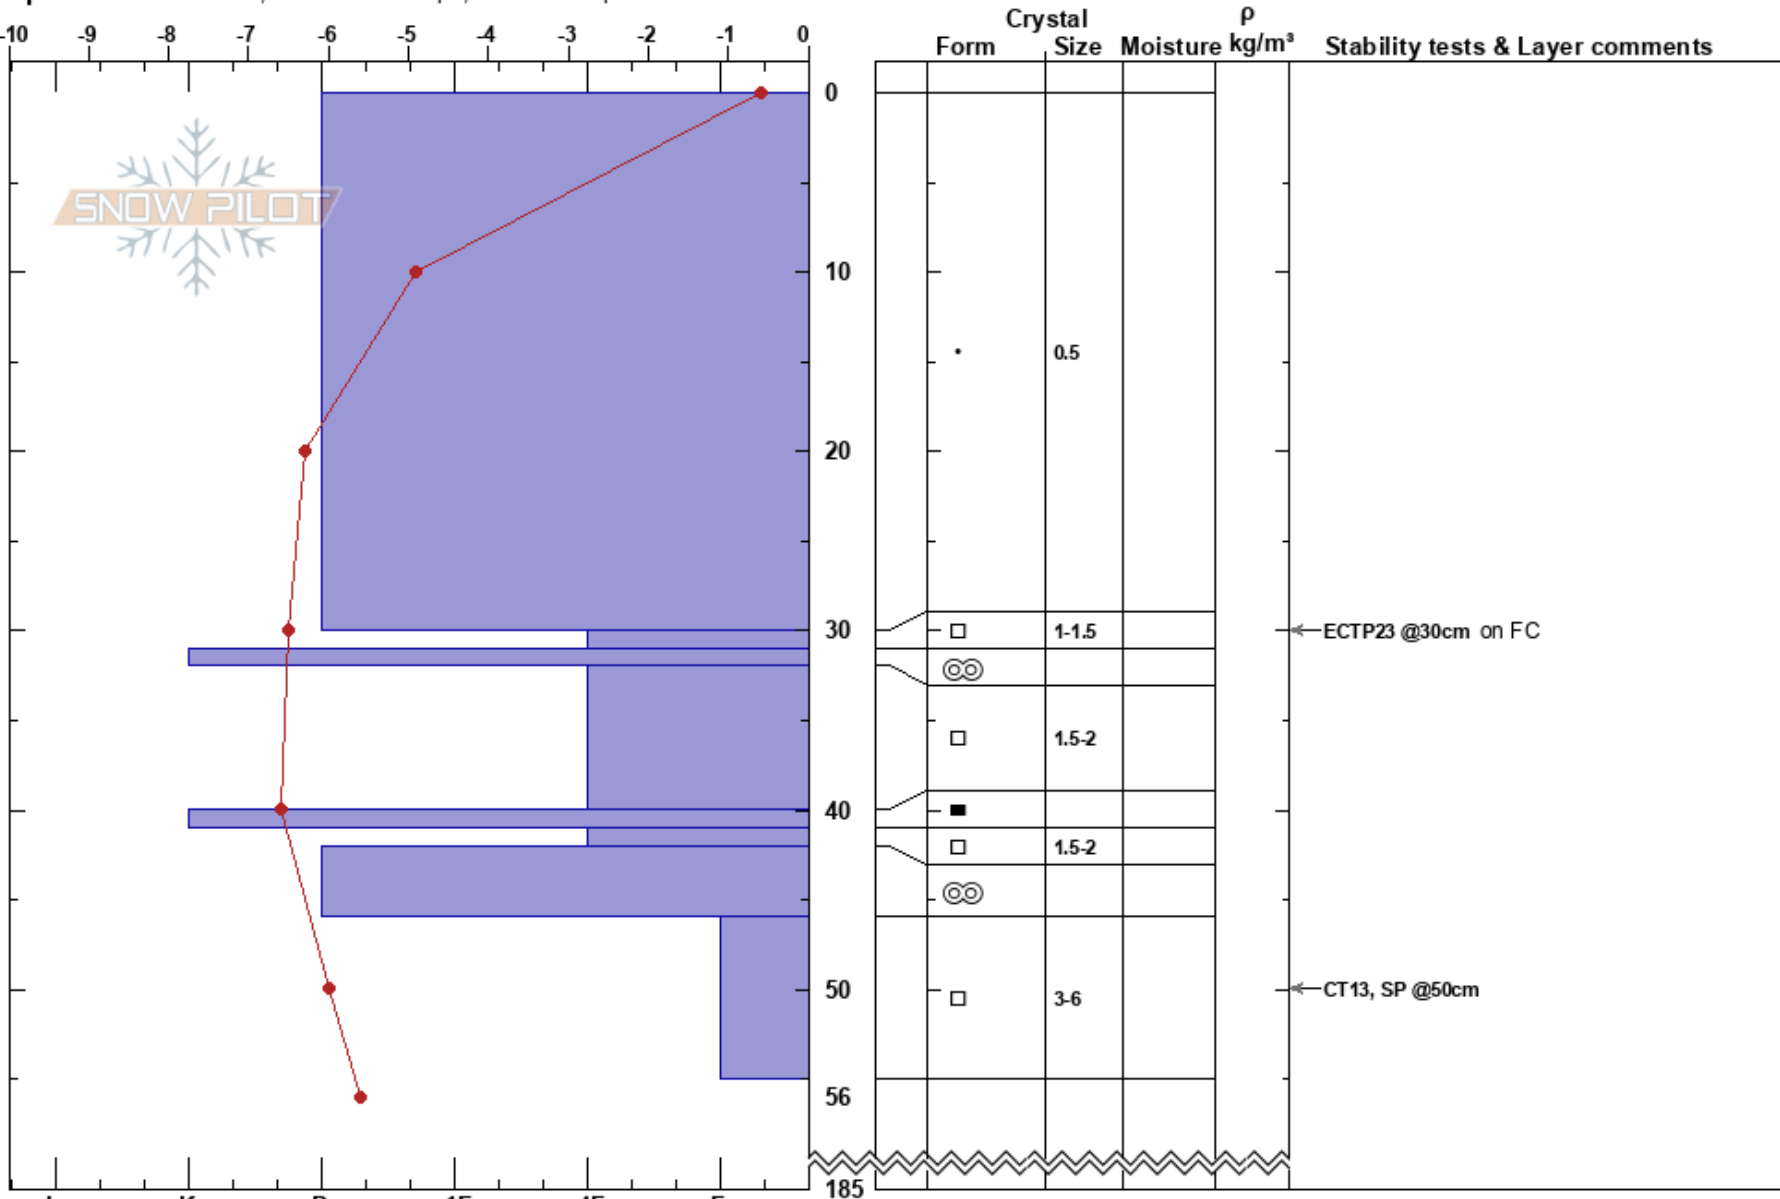

test1 Nuolja
 Abisko
 Sweden
 Elevation: 633 m
 Aspect: NE

Ville Väkeväinen
 03/04/2017 - 13:57
 Co-ord: 68.36582N, 18.73693E
 Slope Angle: 24°
 Wind Loading: no

Stability: HS: 185 Layer Notes:
 Air Temperature: 1°C PF: 25
 Sky Cover: OVC
 Precipitation: NO
 Wind: S Light Breeze

Specifics: Practice Pit; Ski tracks on slope; We skied slope

Notes: