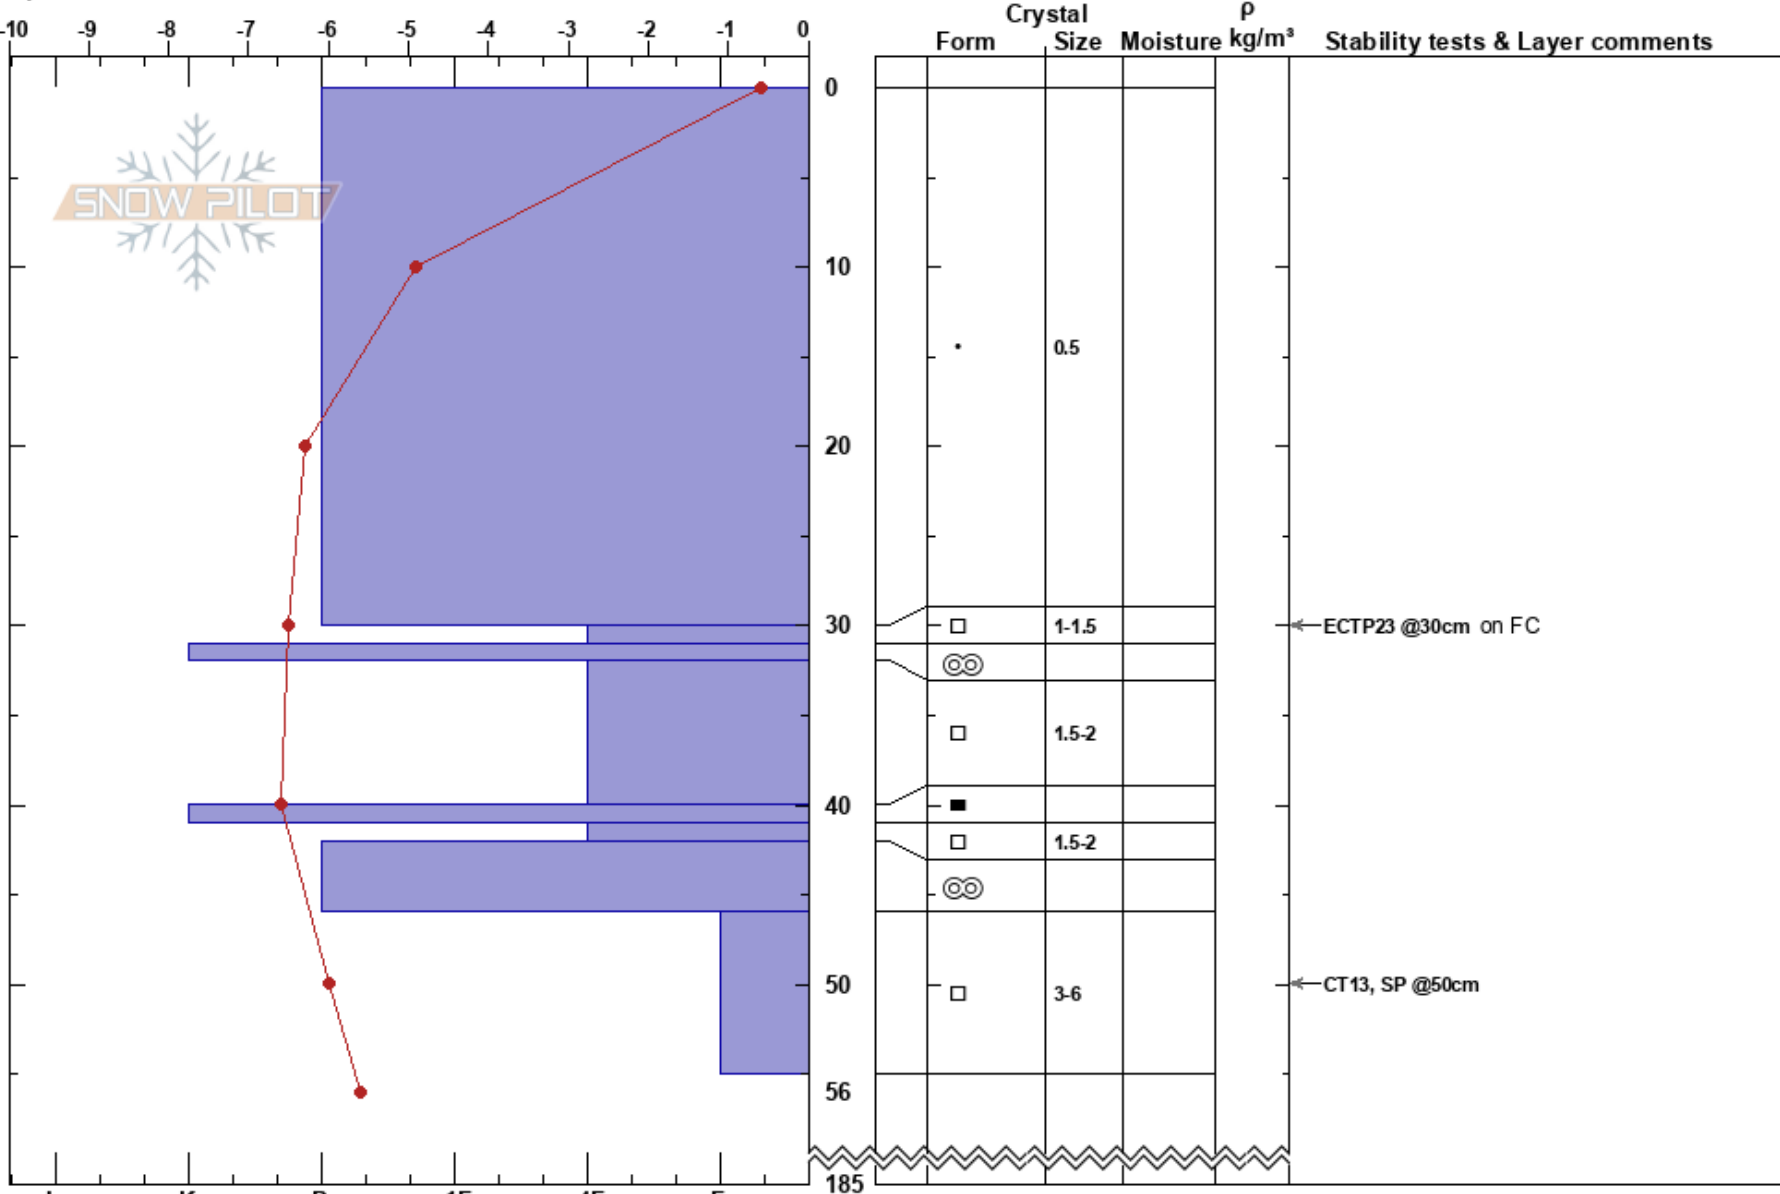

test1 Nuolja  
 Abisko  
 Sweden  
 Elevation: 633 m  
 Aspect: NE

Ville Väkeväinen  
 03/04/2017 - 13:57  
 Co-ord: 68.36582N, 18.73693E  
 Slope Angle: 24°  
 Wind Loading: no

Stability: HS: 185 Layer Notes:  
 Air Temperature: 1°C PF: 25  
 Sky Cover: OVC  
 Precipitation: NO  
 Wind: S Light Breeze

Specifics: Practice Pit; Ski tracks on slope; We skied slope

Notes: