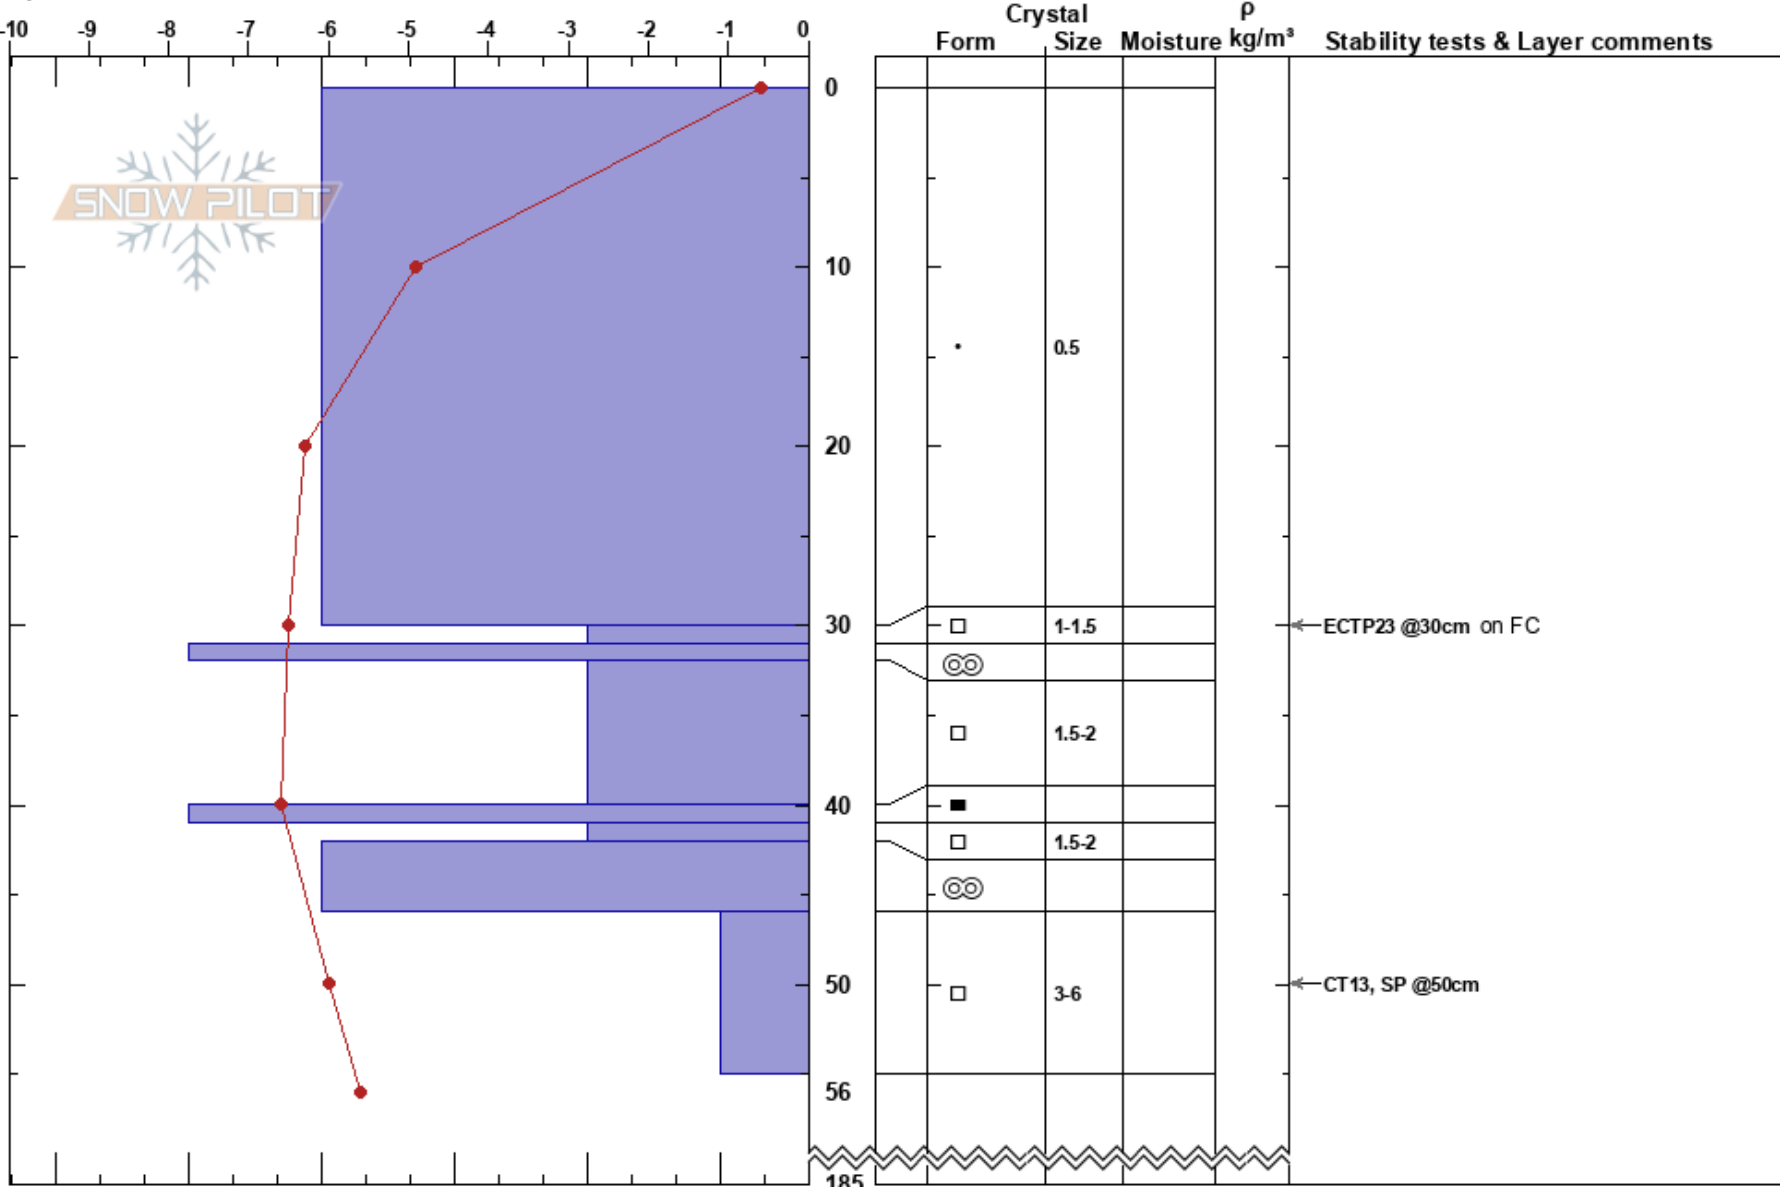

test1 Nuolja  
 Abisko  
 Sweden  
 Elevation: 633 m  
 Aspect: NE

Ville Väkeväinen  
 03/04/2017 - 13:57  
 Co-ord: 68.36582N, 18.73693E  
 Slope Angle: 24°  
 Wind Loading: no

Stability: HS: 185 Layer Notes:  
 Air Temperature: 1°C PF: 25  
 Sky Cover: OVC  
 Precipitation: NO  
 Wind: S Light Breeze

Specifics: Practice Pit; Ski tracks on slope; We skied slope

Notes: