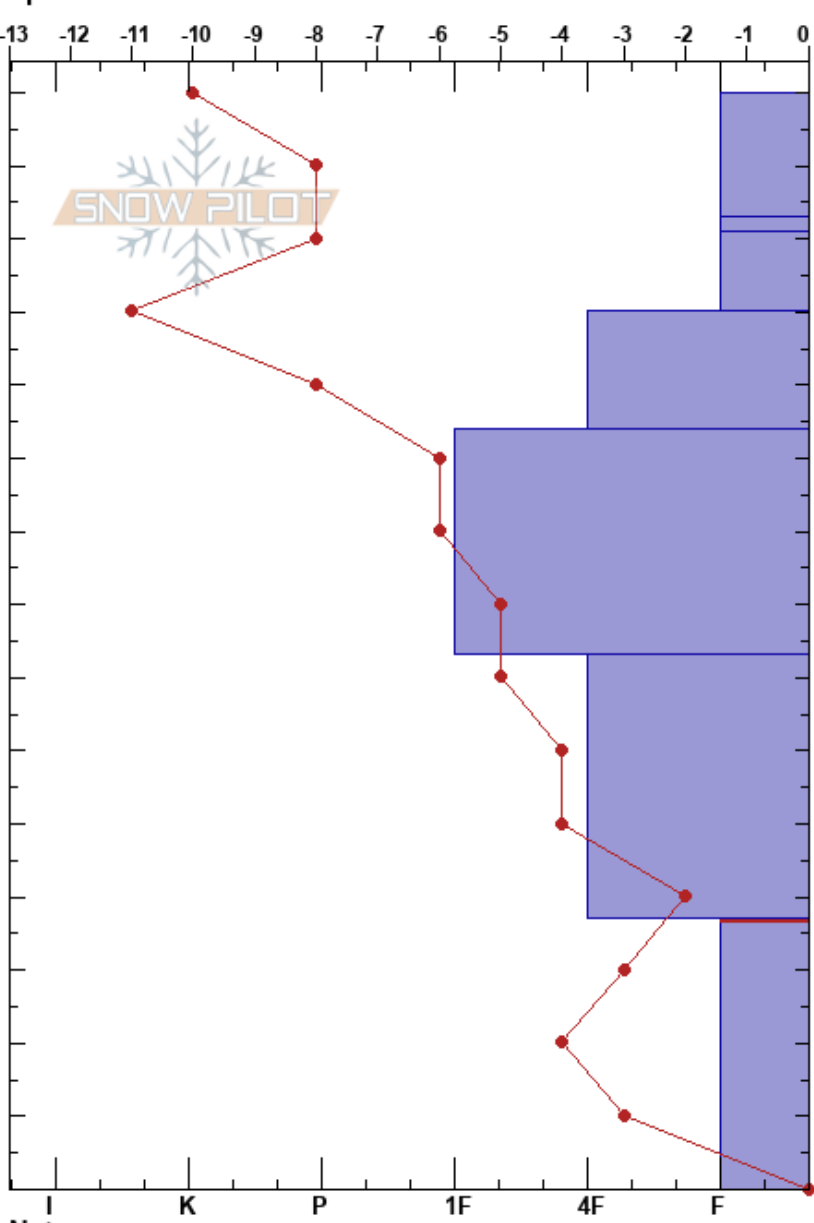

Vianni's Hole
 Absaroka
 WY
 Elevation: 10049 ft
 Aspect: NE
 Specifics:

Katie Oram
 02/11/2020 - 4:30pm
 Co-ord: 12T 570778W 4852173N
 Slope Angle: 29°
 Wind Loading: no

Stability:
 Air Temperature: -13°C
 Sky Cover: SCT
 Precipitation: S-1
 Wind: W Light Breeze

HS: 150
 PF: 35 37-0cm: Problematic layer
 PS: 10

Height (cm)	Crystal		Moisture	ρ kg/m ³	Stability tests & Layer comments
	Form	Size			
150	/	1			
140	/	1			
130	V	2			
120	⊖	1			
110	⊖	0.5-1			
100					← ECTN25 @103cm
90	⊖	0.5-1			
80					
70					← PST50/100 (End) @73cm
60					
50	□	2			
40					← PST30/100 (End) @37cm
30					
20	^	3-6			
10					
0					