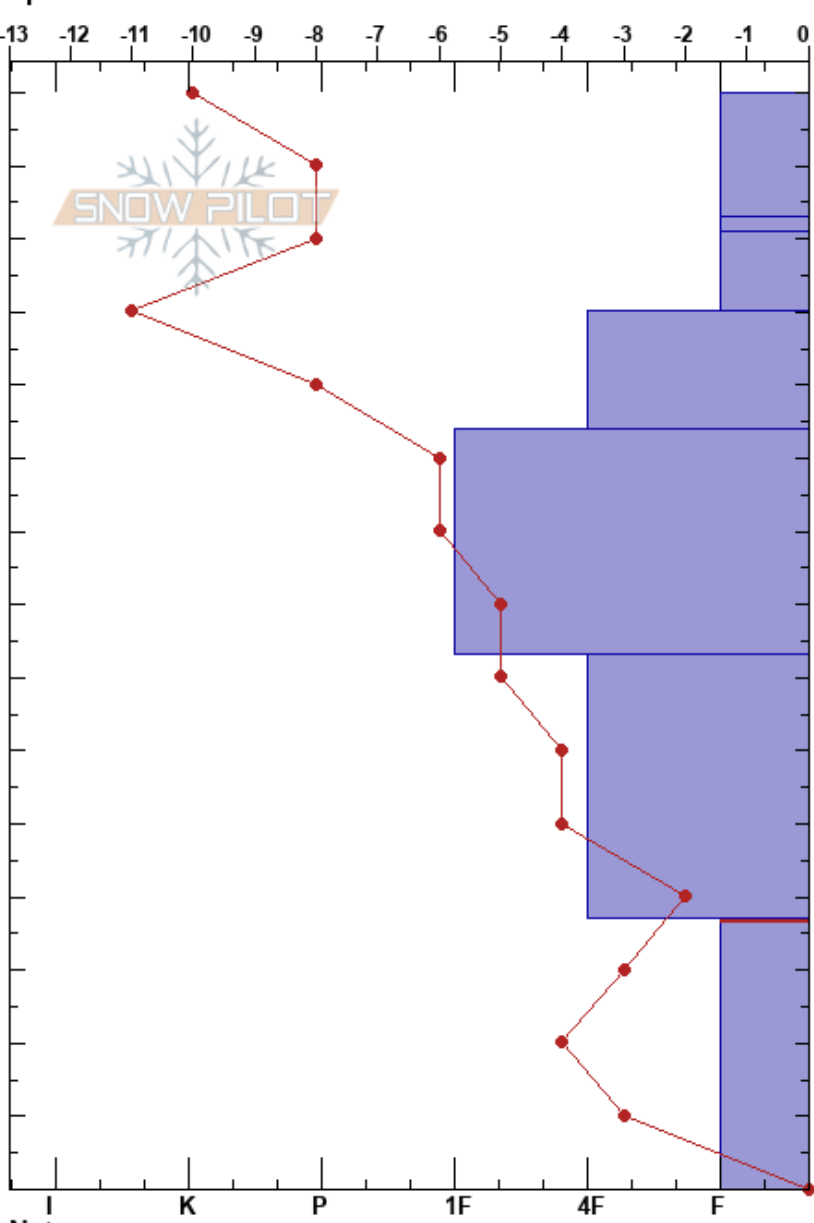

Vianni's Hole
 Absaroka
 WY
 Elevation: 10049 ft
 Aspect: NE
 Specifics:

Katie Oram
 02/11/2020 - 4:30pm
 Co-ord: 12T 570778W 4852173N
 Slope Angle: 29°
 Wind Loading: no

Stability:
 Air Temperature: -13°C
 Sky Cover: SCT
 Precipitation: S-1
 Wind: W Light Breeze

HS: 150
 PF: 35 37-0cm: Problematic layer
 PS: 10

Height (cm)	Crystal		Moisture	ρ kg/m ³	Stability tests & Layer comments
	Form	Size			
150	/	1			
140	/	1			
130	V	2			
120	⊖	1			
110	⊖	0.5-1			
100					← ECTN25 @103cm
90	⊖	0.5-1			
80					← PST50/100 (End) @73cm
70					
60	□	2			
50					
40					← PST30/100 (End) @37cm
30					
20	^	3-6			
10					
0					