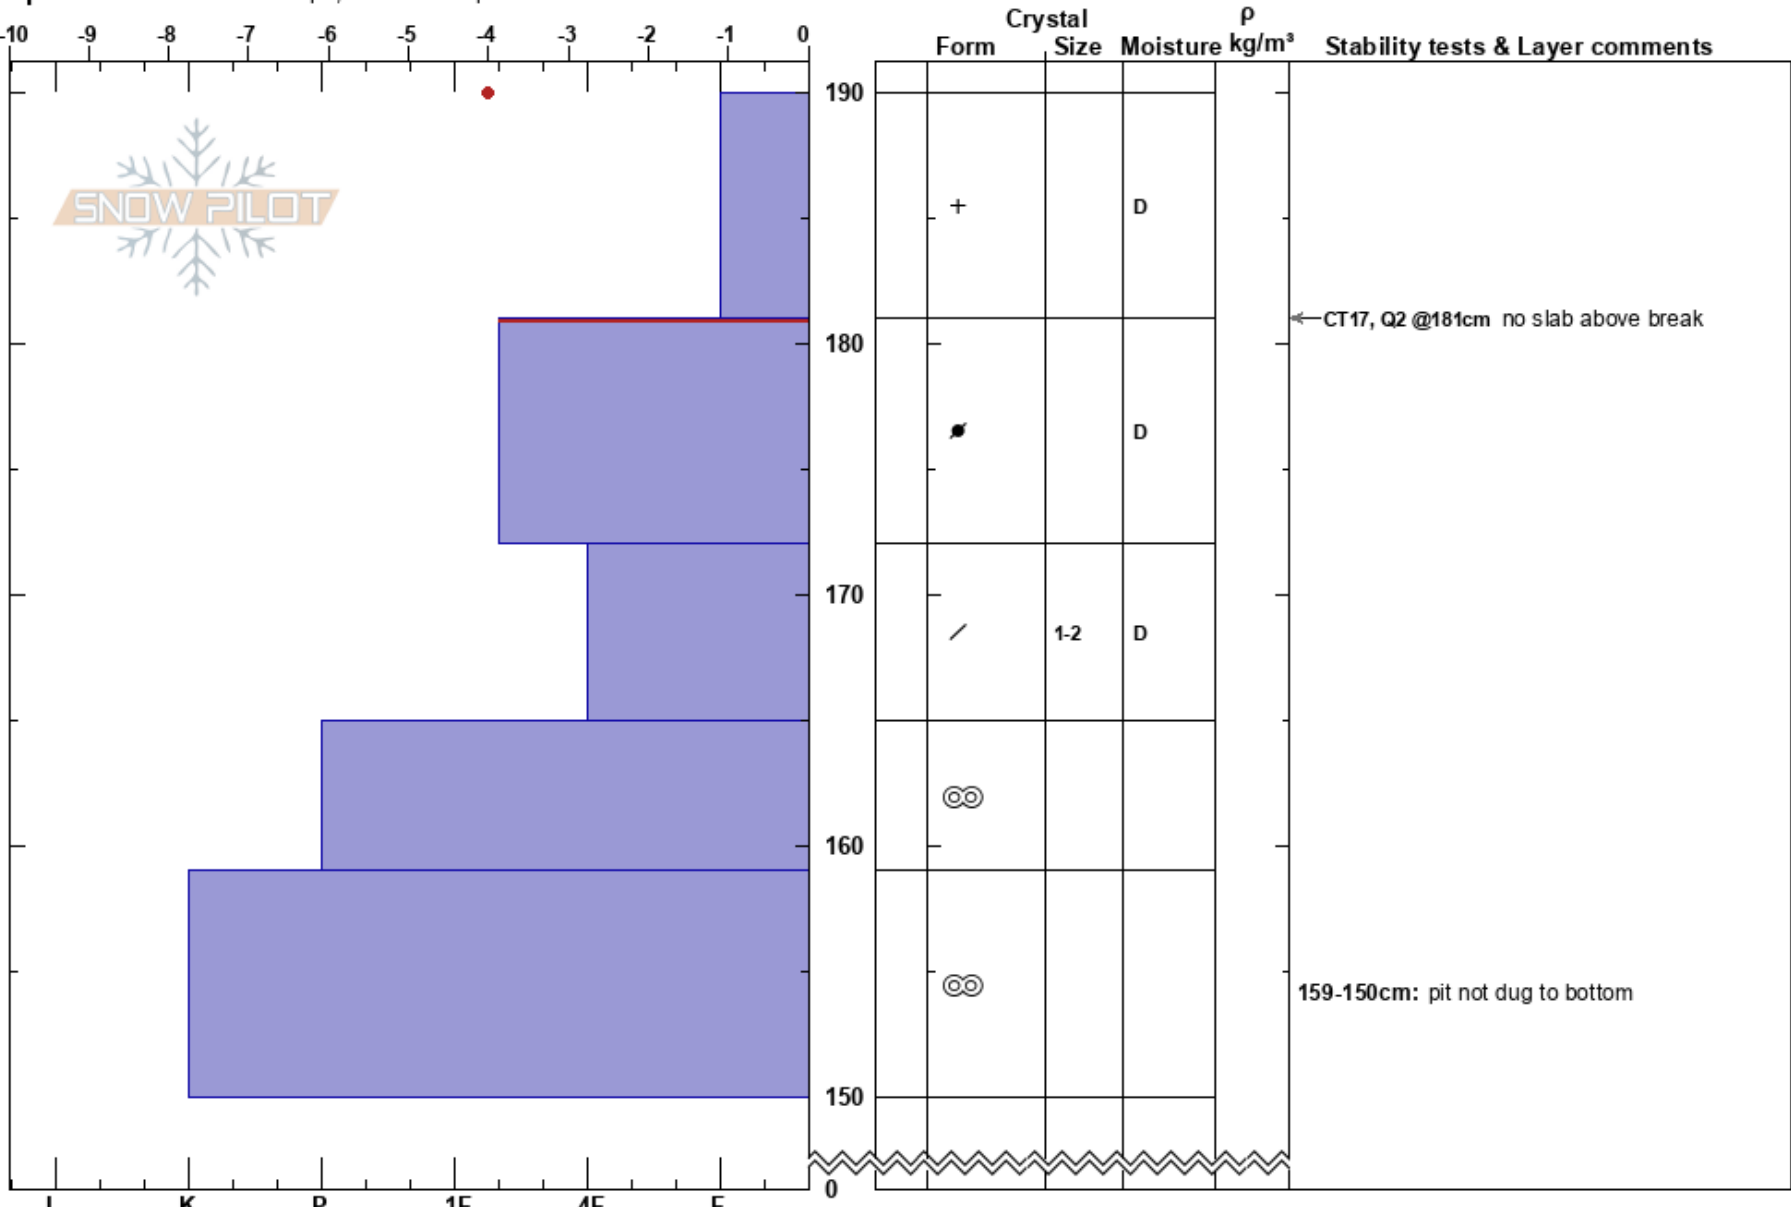

MCFBnose
 Elk Mountains
 CO
 Elevation: 10900 ft
 Aspect: 5°

Debbie Kelly
 04/03/2017 - 10:00am
 Co-ord: 39.13698N, -106.80840W
 Slope Angle: 28°
 Wind Loading:

Stability:
 Air Temperature: -5°C
 Sky Cover: BKN
 Precipitation: S-1
 Wind: Calm

HS: 190
 PS: 25
 Layer Notes:
 181-172cm: Problematic layer
 159-150cm: pit not dug to bottom

Specifics: Ski tracks on slope; We skied slope

Notes: Sun trying to peak out of breaks in clouds.
 Debbie Kelly and Steve Schreiber