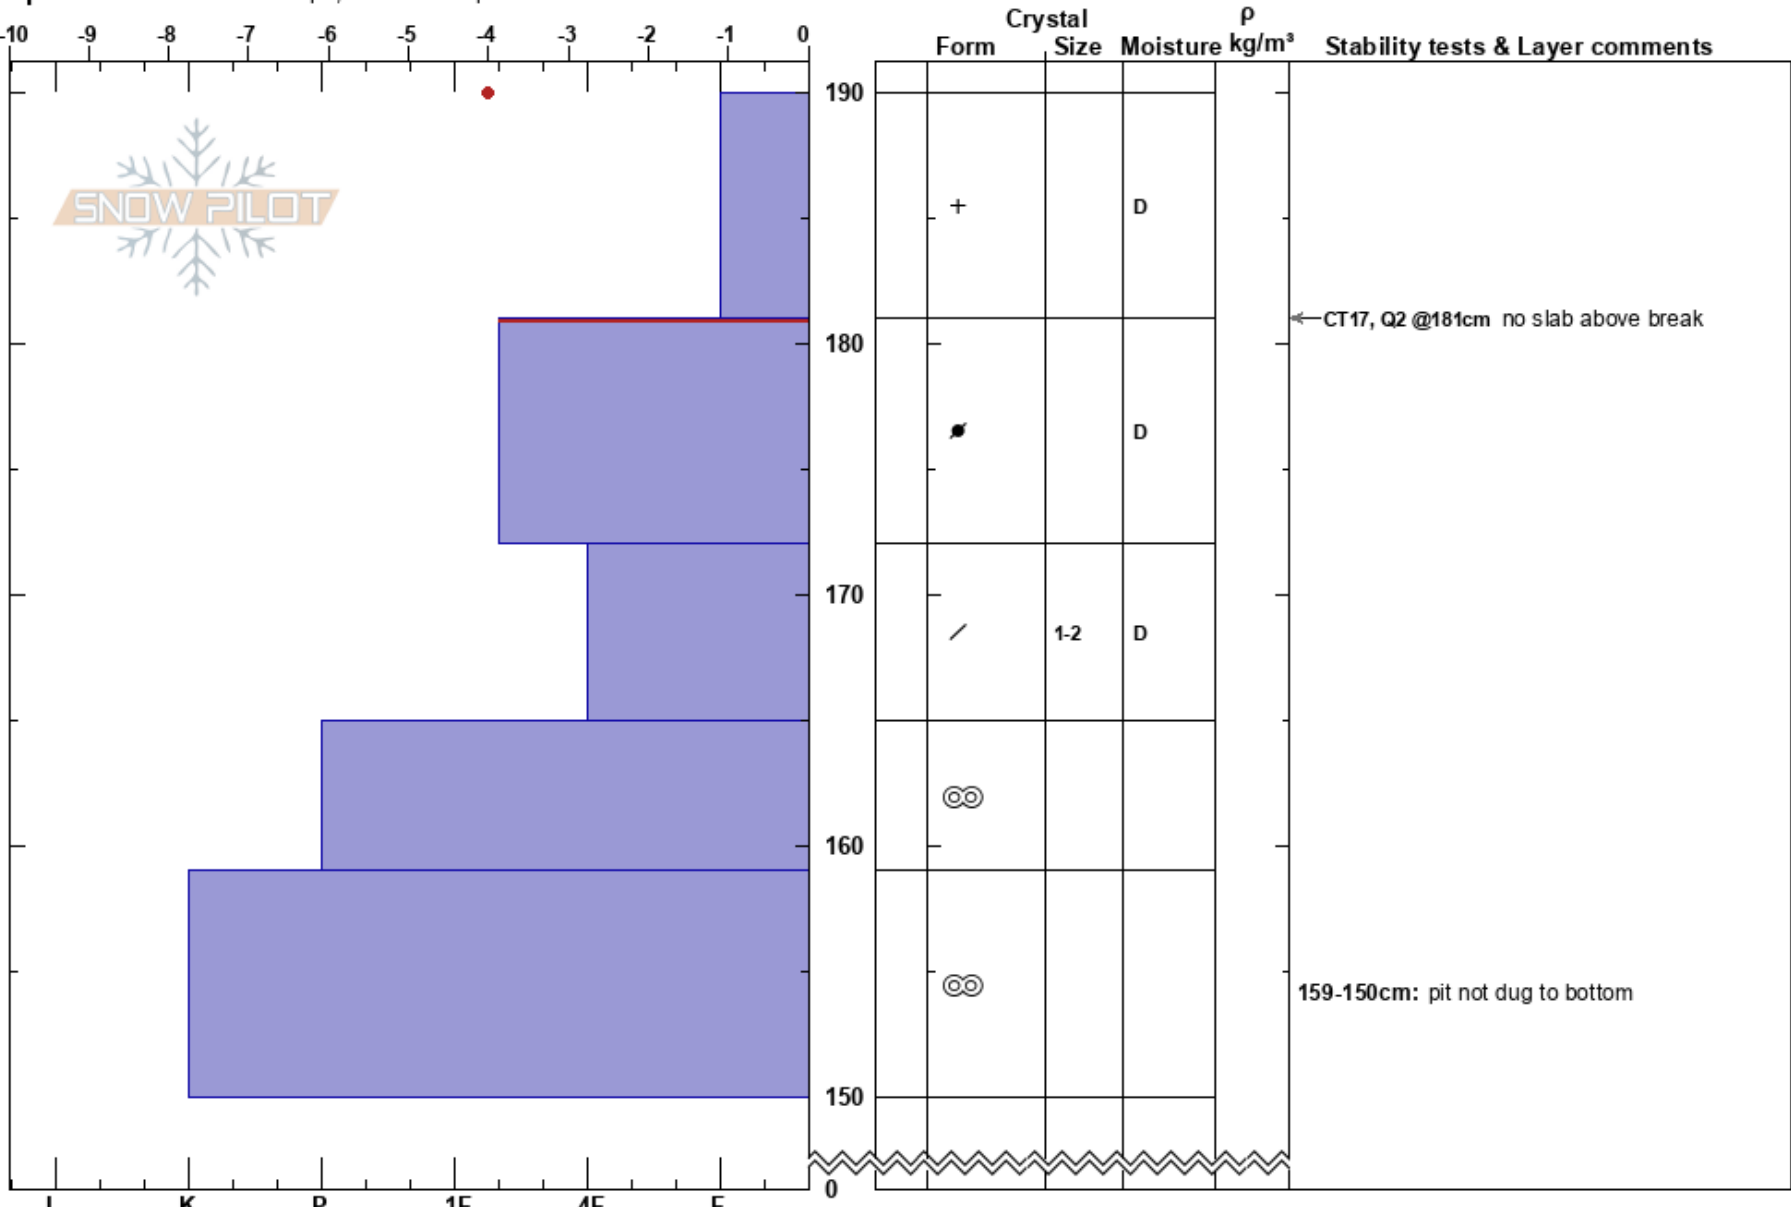

MCFBnose  
 Elk Mountains  
 CO  
 Elevation: 10900 ft  
 Aspect: 5°

Debbie Kelly  
 04/03/2017 - 10:00am  
 Co-ord: 39.13698N, -106.80840W  
 Slope Angle: 28°  
 Wind Loading:

Stability:  
 Air Temperature: -5°C  
 Sky Cover: BKN  
 Precipitation: S-1  
 Wind: Calm

HS: 190  
 PS: 25  
 Layer Notes:  
 181-172cm: Problematic layer  
 159-150cm: pit not dug to bottom

Specifics: Ski tracks on slope; We skied slope

Notes: Sun trying to peak out of breaks in clouds.  
 Debbie Kelly and Steve Schreiber