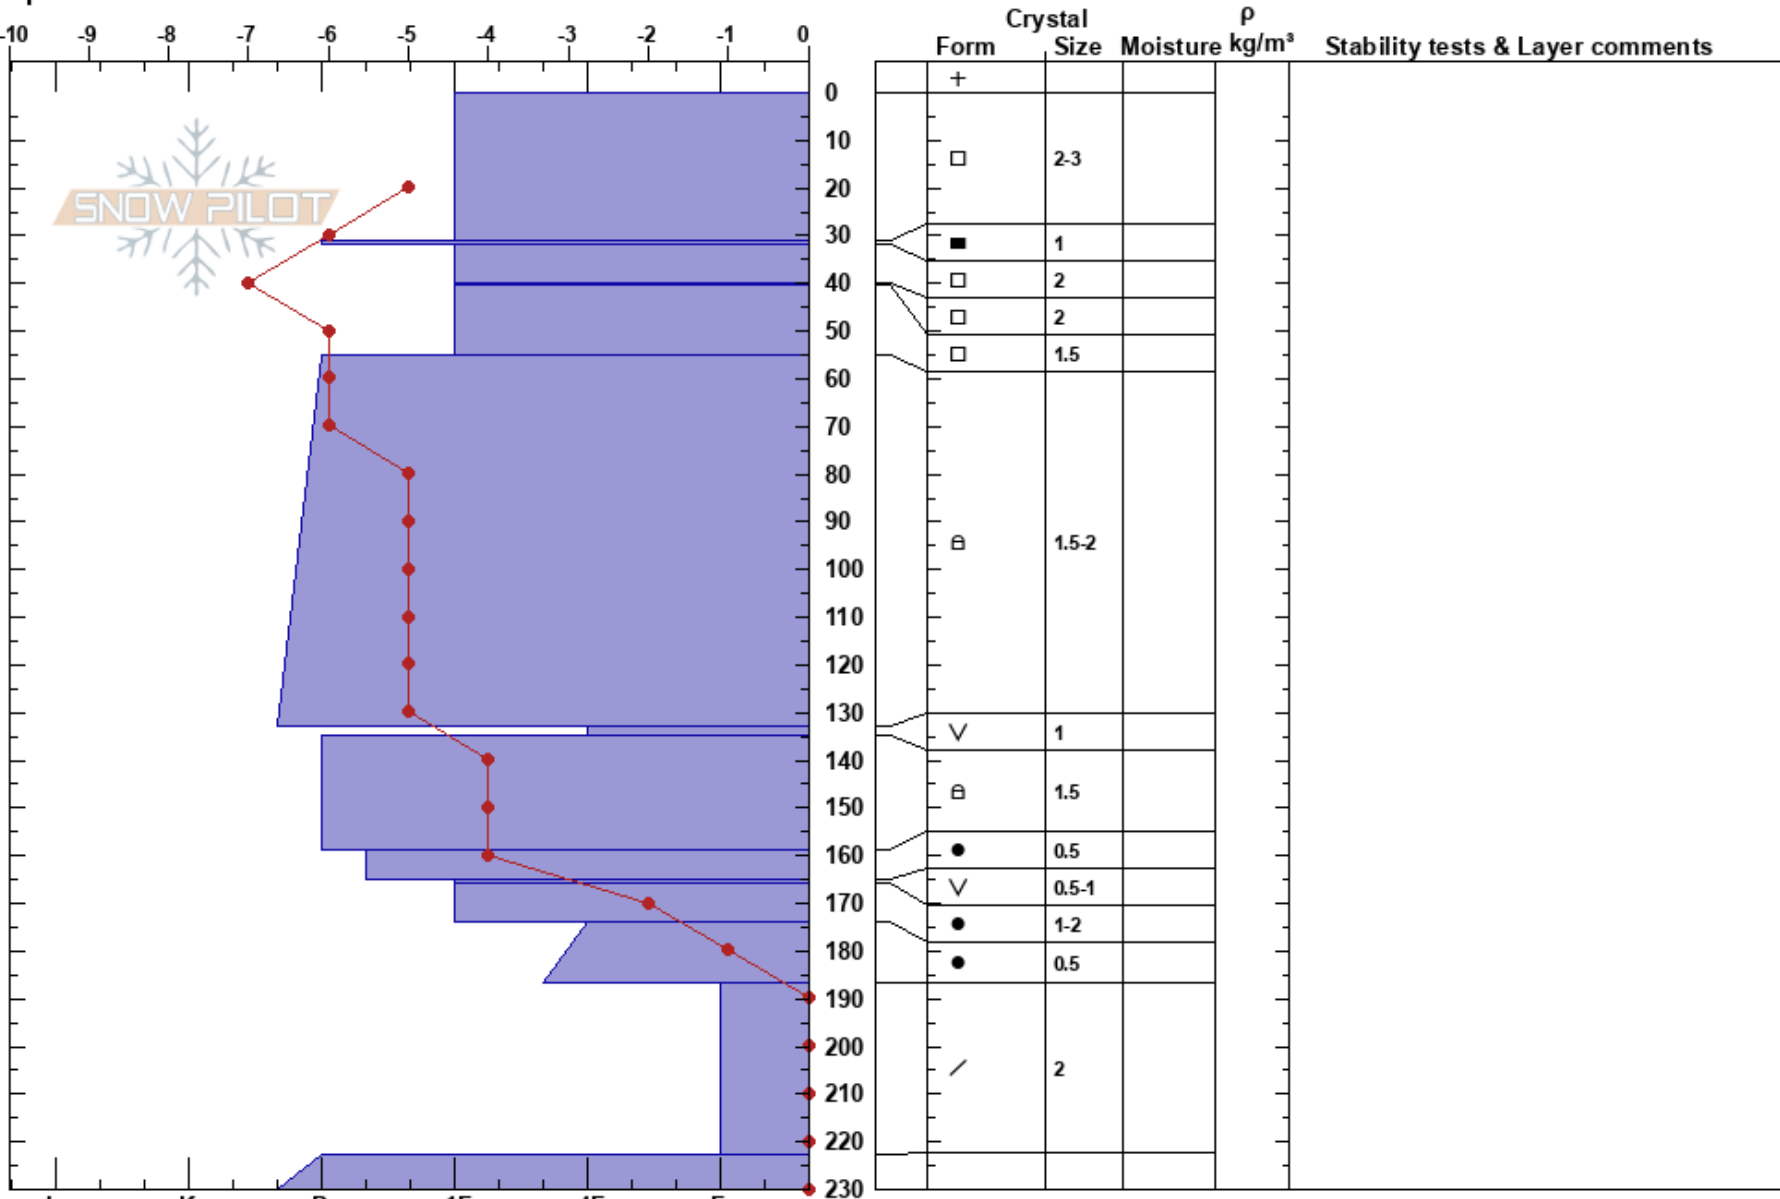

Sorcerer Lodge
 Selkirks
 BC
 Elevation: 2075 m
 Aspect: SE
 Specifics:

Sean Lynn
 31/01/2020 - 12:00
 Co-ord: 51.45239N, -117.70749W
 Slope Angle: 22°
 Wind Loading:

Stability:
 Air Temperature: -5°C
 Sky Cover: OVC
 Precipitation: S-1
 Wind: Calm

HS:230

Layer Notes:

Notes: