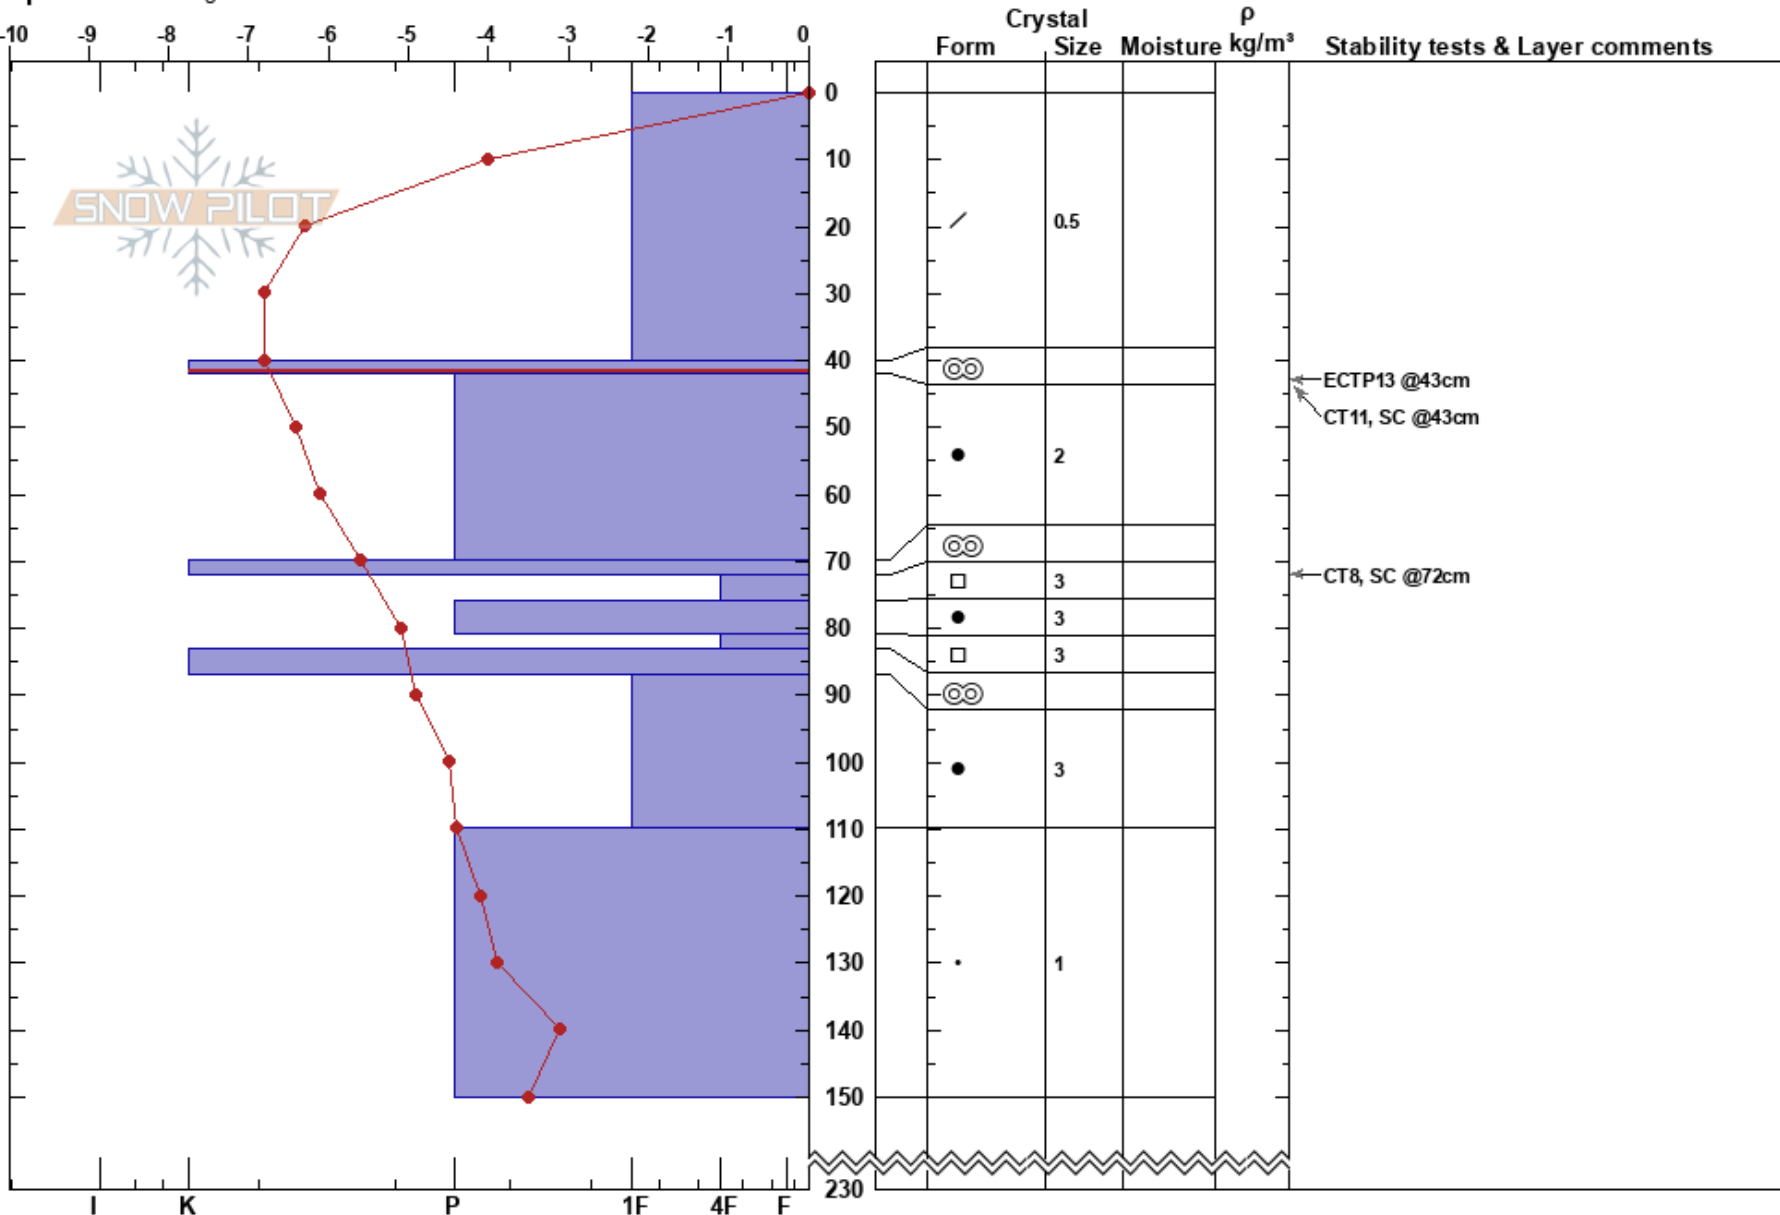

Nuolja
 Abisko
 Sweden
 Elevation: 730 m
 Aspect: E
 Specifics: Pit dug in a Ski Area

Ilari Kurri
 03/04/2017 - 14:00
 Co-ord:
 Slope Angle: 26°
 Wind Loading: yes

Stability: Fair
 Air Temperature: 0°C
 Precipitation: S-1
 Wind: S Moderate

HS:230
 PF: 10 40-42cm: Problematic layer

Layer Notes:

Notes: