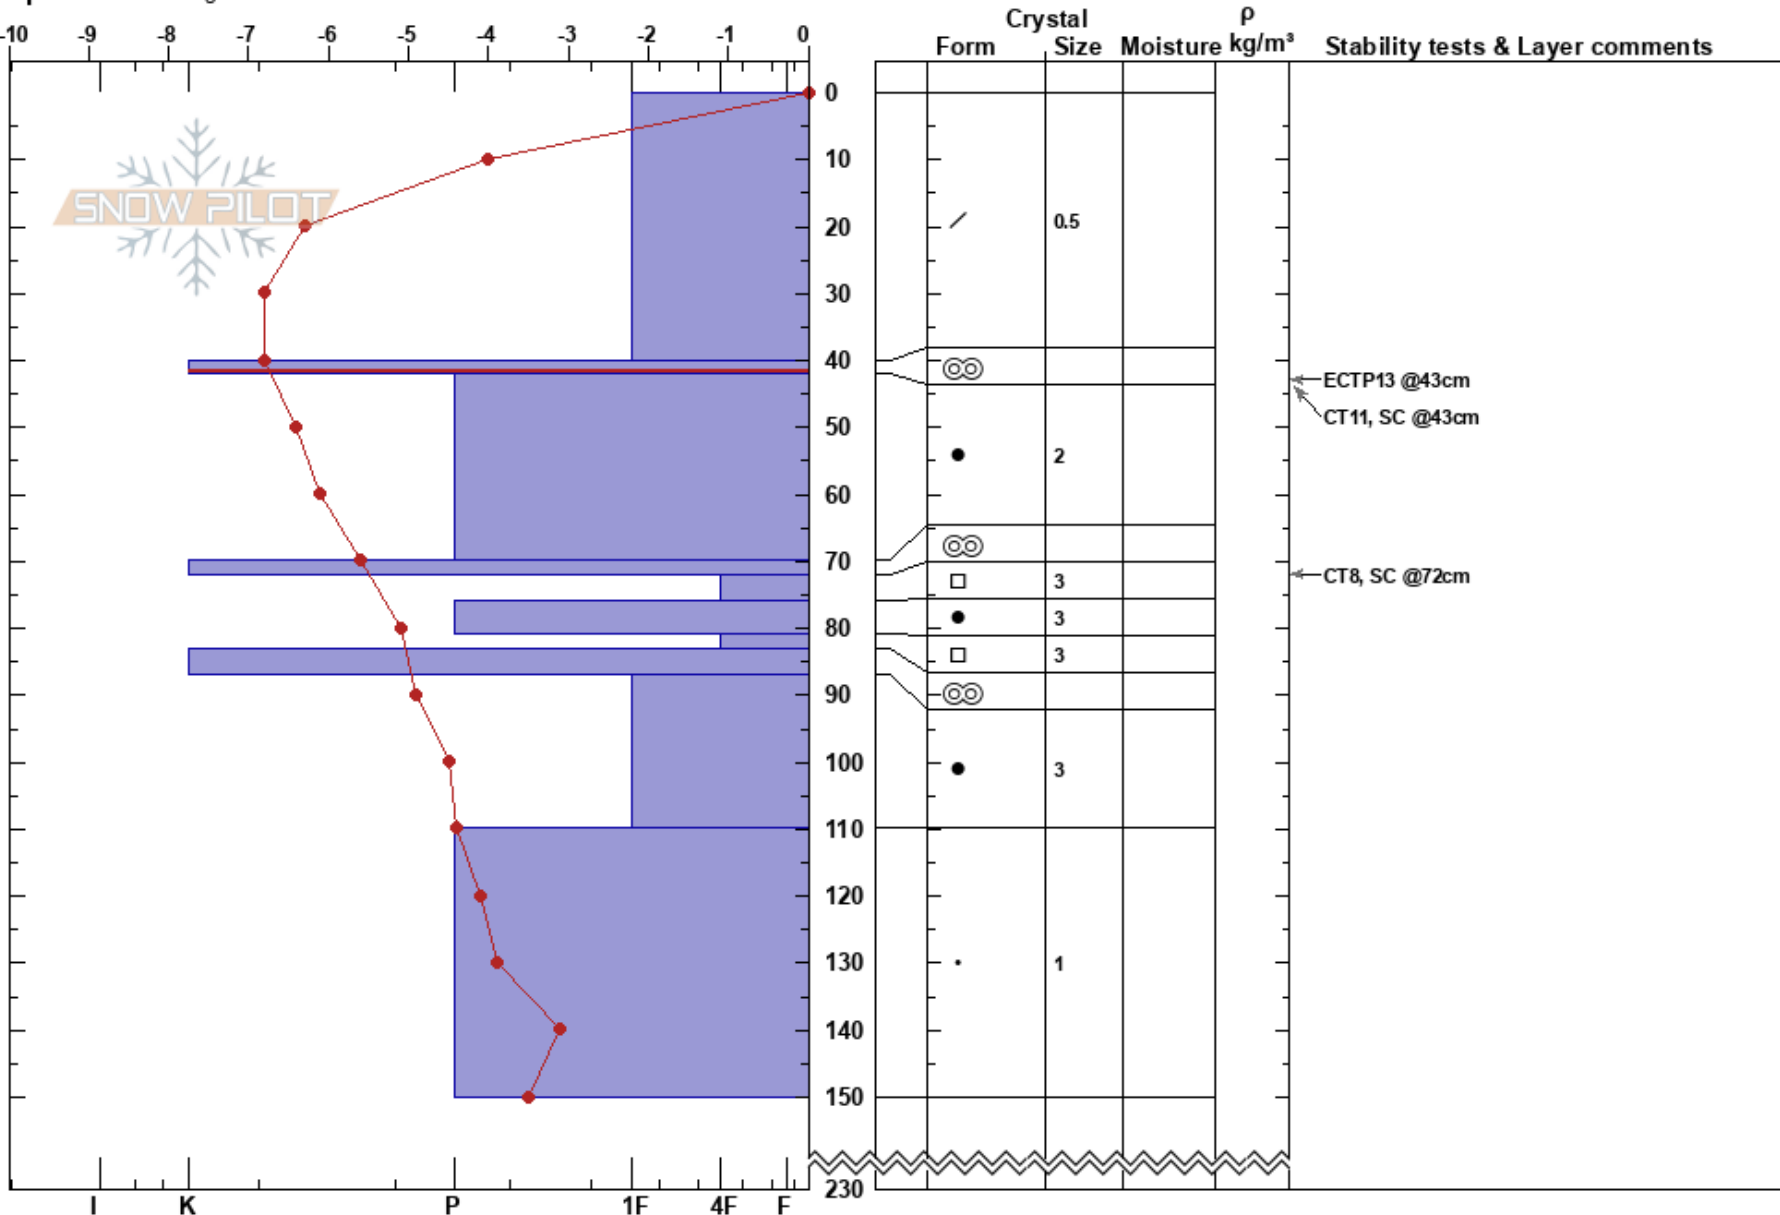

Nuolja  
 Abisko  
 Sweden  
 Elevation: 730 m  
 Aspect: E  
 Specifics: Pit dug in a Ski Area

Ilari Kurri  
 03/04/2017 - 14:00  
 Co-ord:  
 Slope Angle: 26°  
 Wind Loading: yes

Stability: Fair  
 Air Temperature: 0°C  
 Precipitation: S-1  
 Wind: S Moderate

HS:230  
 PF: 10 40-42cm: Problematic layer

Layer Notes:

Notes: