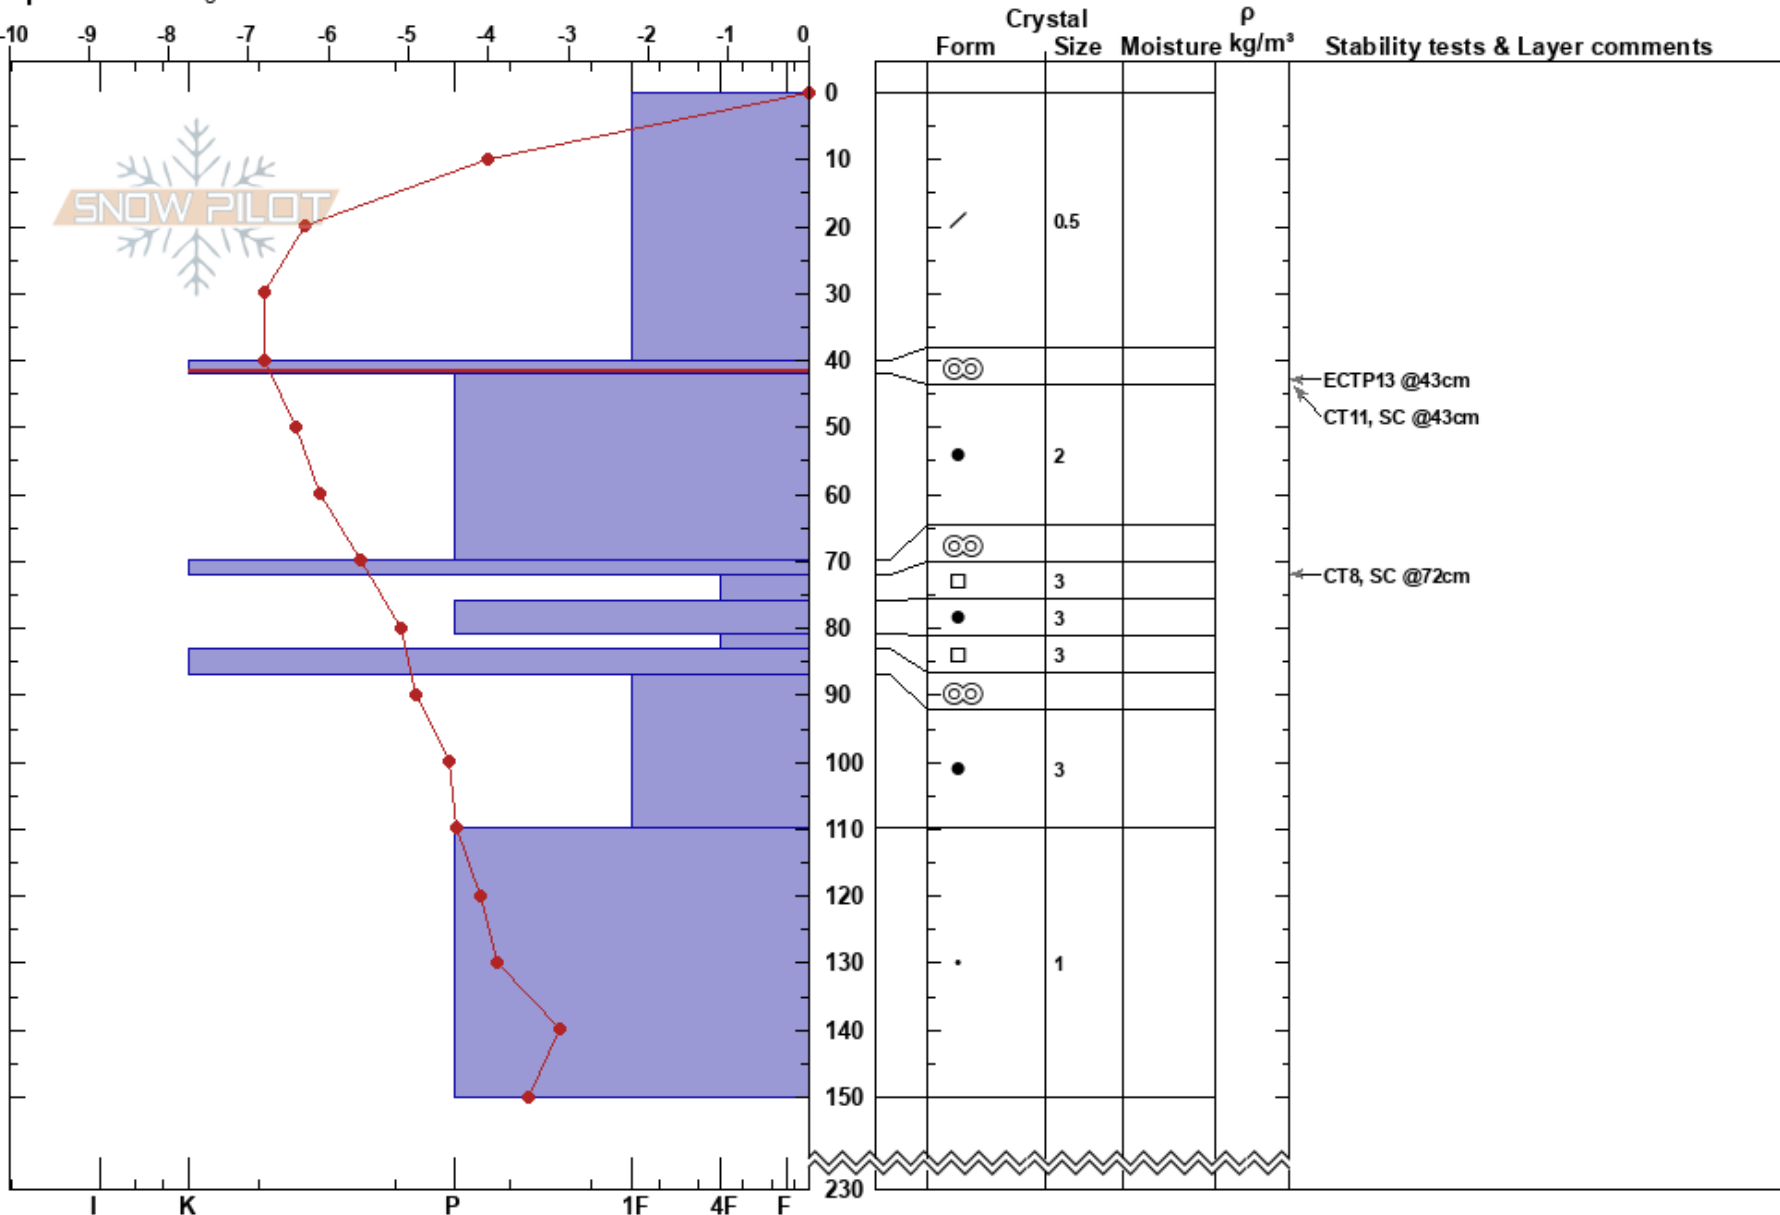

Nuolja
 Abisko
 Sweden
Elevation: 730 m
Aspect: E
Specifics: Pit dug in a Ski Area

Ilari Kurri
 03/04/2017 - 14:00
Co-ord:
Slope Angle: 26°
Wind Loading: yes

Stability: Fair
Air Temperature: 0°C
Precipitation: S-1
Wind: S Moderate

HS: 230
PF: 10 40-42cm: Problematic layer

Layer Notes:

Notes: