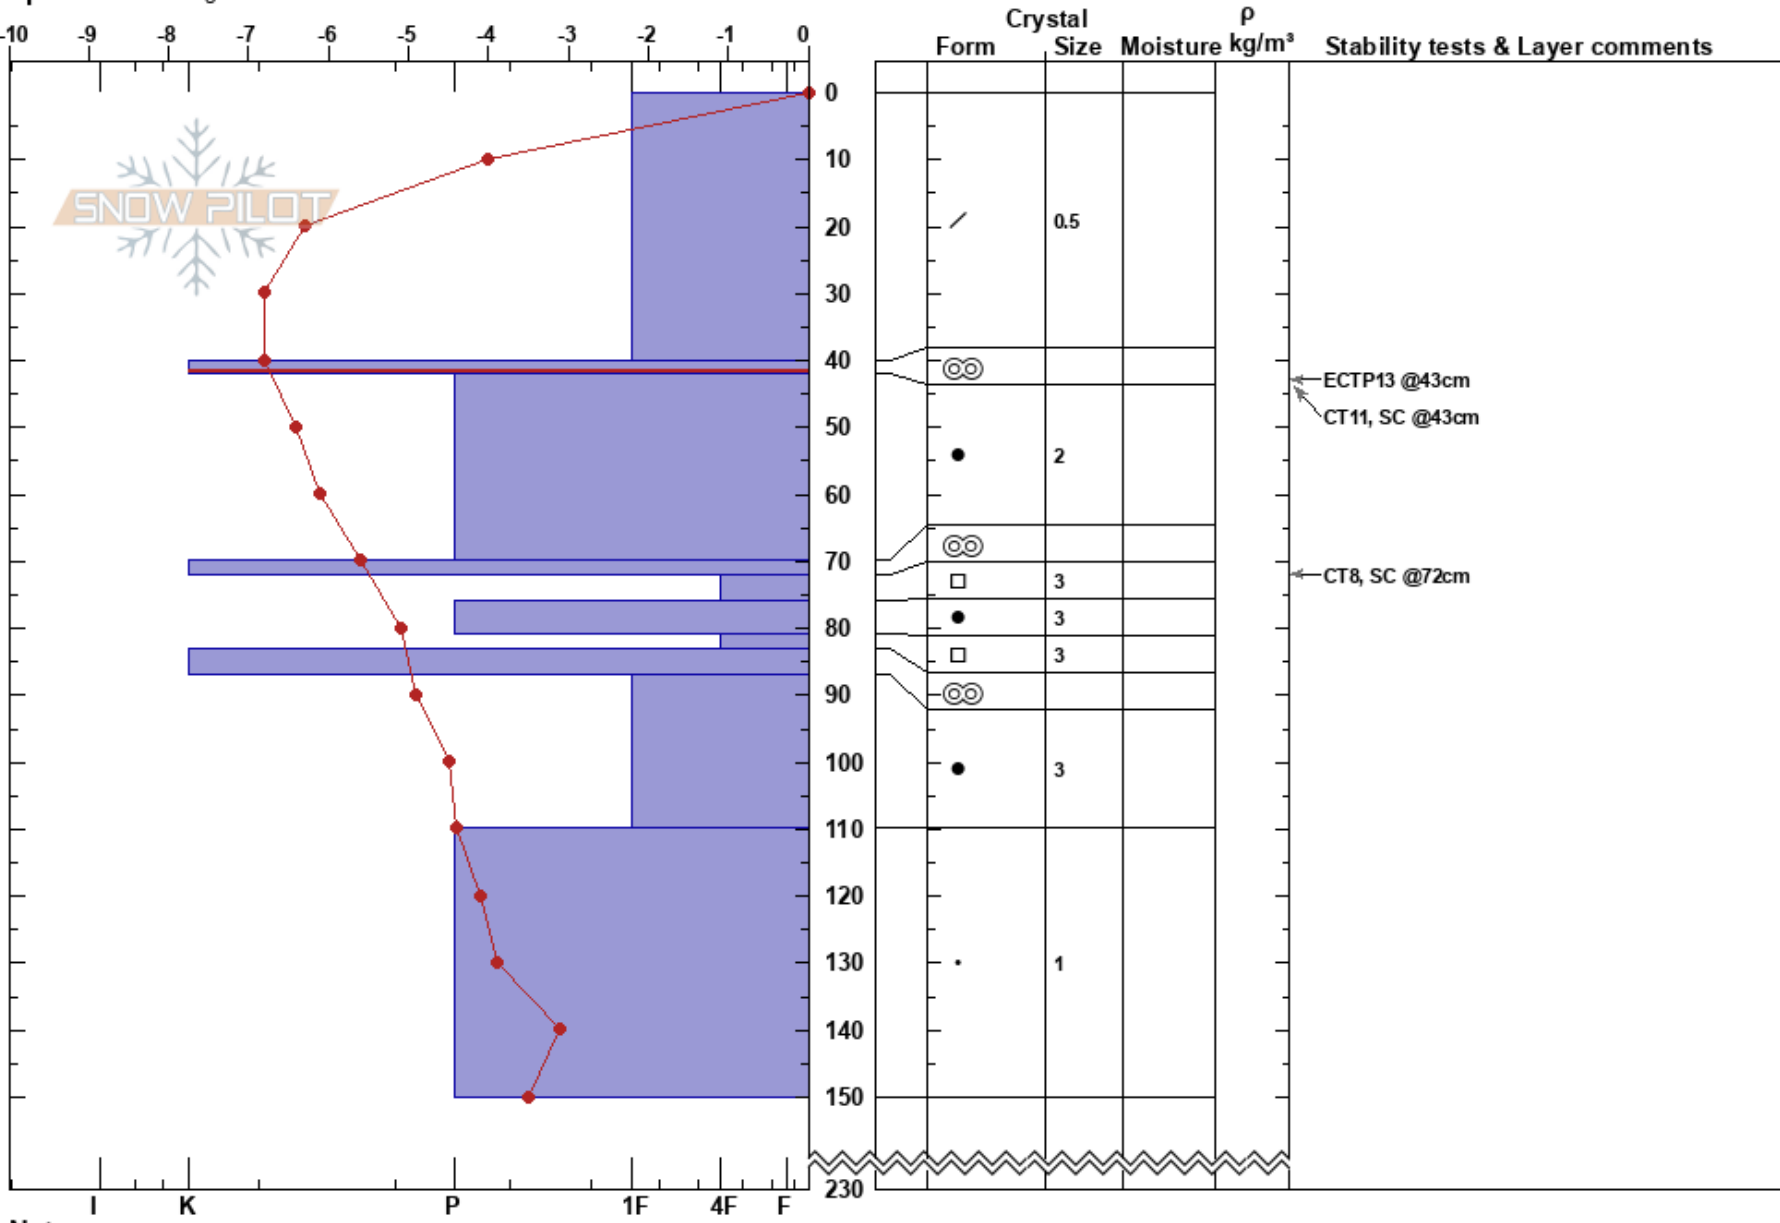

Nuolja  
 Abisko  
 Sweden  
 Elevation: 730 m  
 Aspect: E  
 Specifics: Pit dug in a Ski Area

Ilari Kurri  
 03/04/2017 - 14:00  
 Co-ord:  
 Slope Angle: 26°  
 Wind Loading: yes

Stability: Fair  
 Air Temperature: 0°C  
 Precipitation: S-1  
 Wind: S Moderate  
 HS:230  
 PF: 10 40-42cm: Problematic layer  
 Layer Notes: