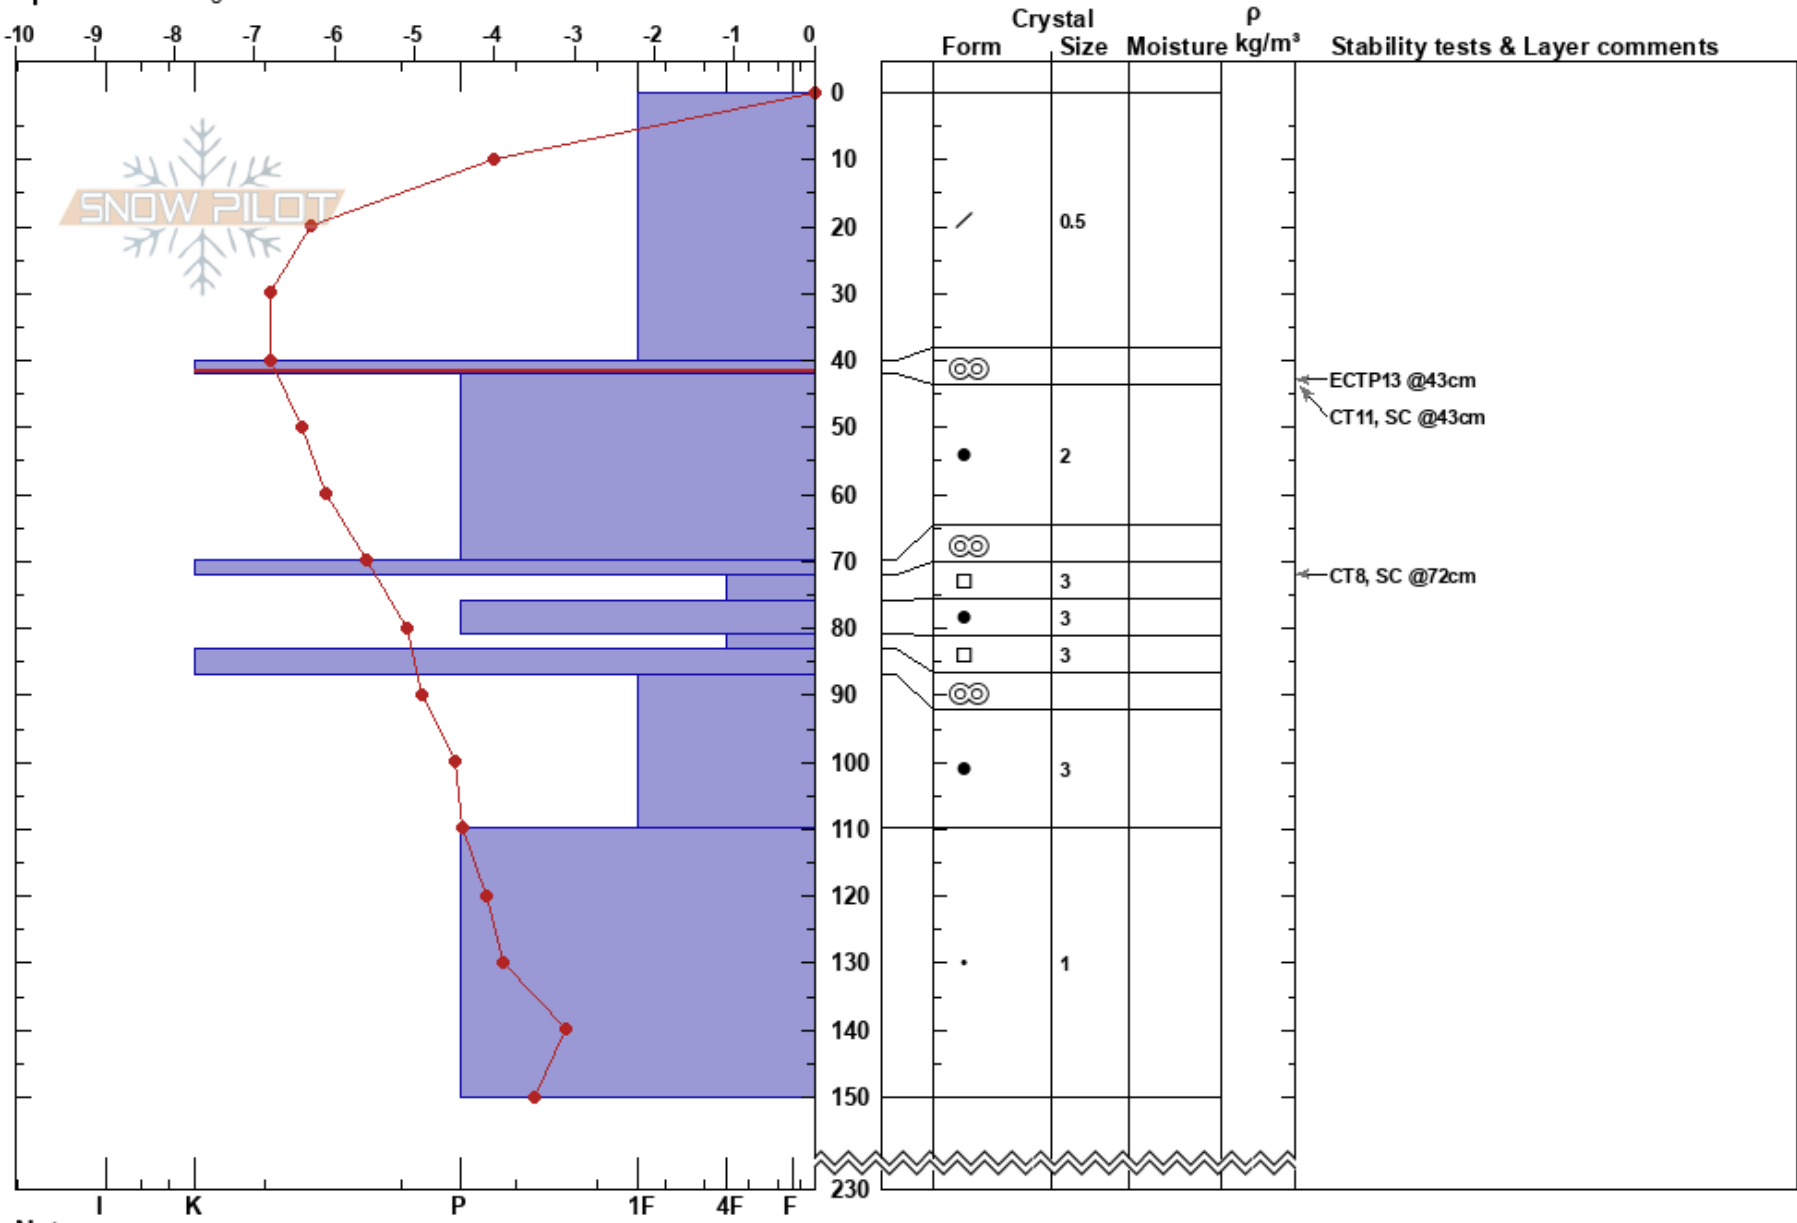

Nuolja
 Abisko
 Sweden
 Elevation: 730 m
 Aspect: E
 Specifics: Pit dug in a Ski Area

Ilari Kurri
 03/04/2017 - 14:00
 Co-ord:
 Slope Angle: 26°
 Wind Loading: yes

Stability: Fair
 Air Temperature: 0°C
 Precipitation: S-1
 Wind: S Moderate

HS:230
 PF: 10 40-42cm: Problematic layer

Notes: