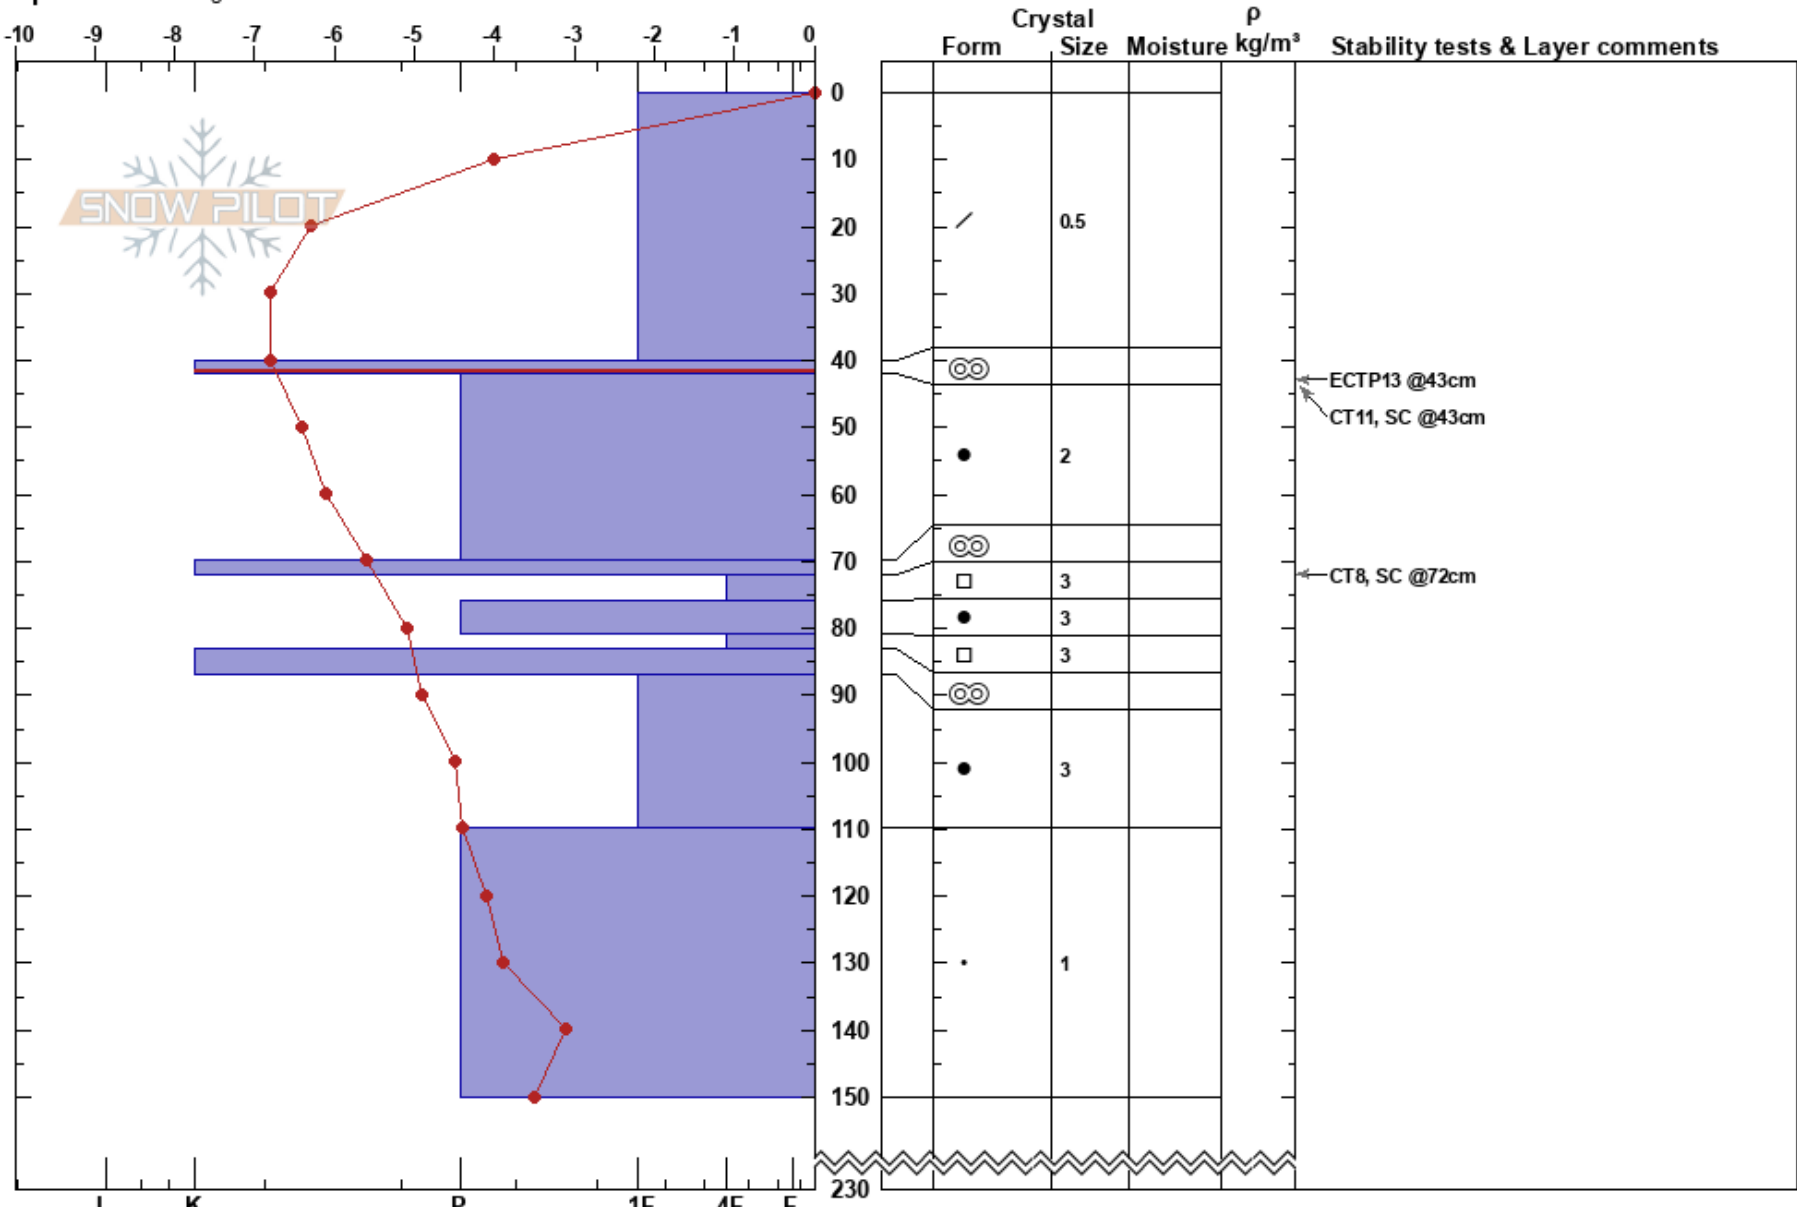

Nuolja
 Abisko
 Sweden
 Elevation: 730 m
 Aspect: E
 Specifics: Pit dug in a Ski Area

Ilari Kurri
 03/04/2017 - 14:00
 Co-ord:
 Slope Angle: 26°
 Wind Loading: yes

Stability: Fair
 Air Temperature: 0°C
 Precipitation: S-1
 Wind: S Moderate

HS:230
 PF: 10 40-42cm: Problematic layer

Notes: