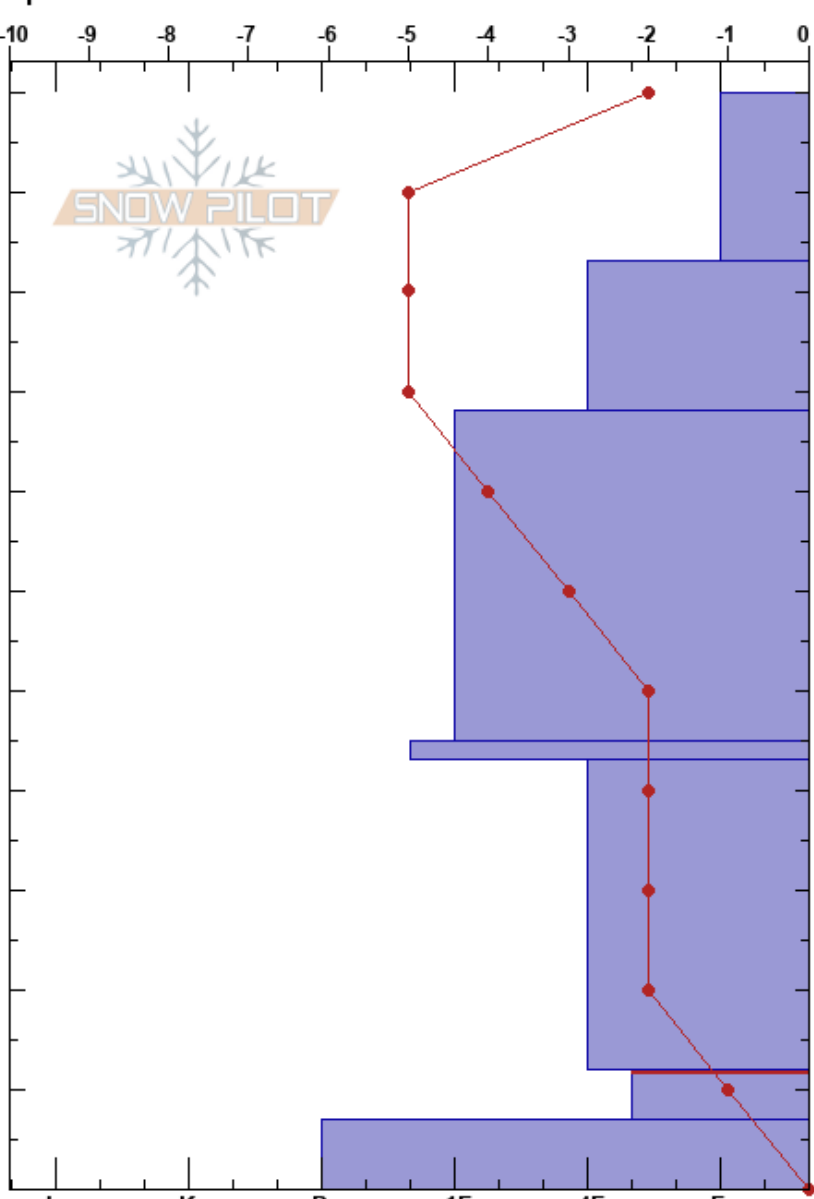

Saddle N of Jamb Creek
 Wyoming Range
 WY
 Elevation: 8919 ft
 Aspect: W
 Specifics:

Katie Oram
 01/30/2020 - 10:30am
 Co-ord: 12T 538815W 4769051N
 Slope Angle: 24°
 Wind Loading: no

Stability:
 Air Temperature: -7°C
 Sky Cover: SCT
 Precipitation: NO
 Wind: SW Light Breeze
 HS: 110
 PF: 80
 PS: 15
 12-7cm: Problematic layer

Form	Crystal		ρ kg/m ³	Stability tests & Layer comments
	Size	Moisture		
/	1			
⊖	1-2			
⊖	1			
⊖	0.5			
□	2-3			
^	3-4			← PST25/100 (End) @12cm
■				← ECTX

Notes: