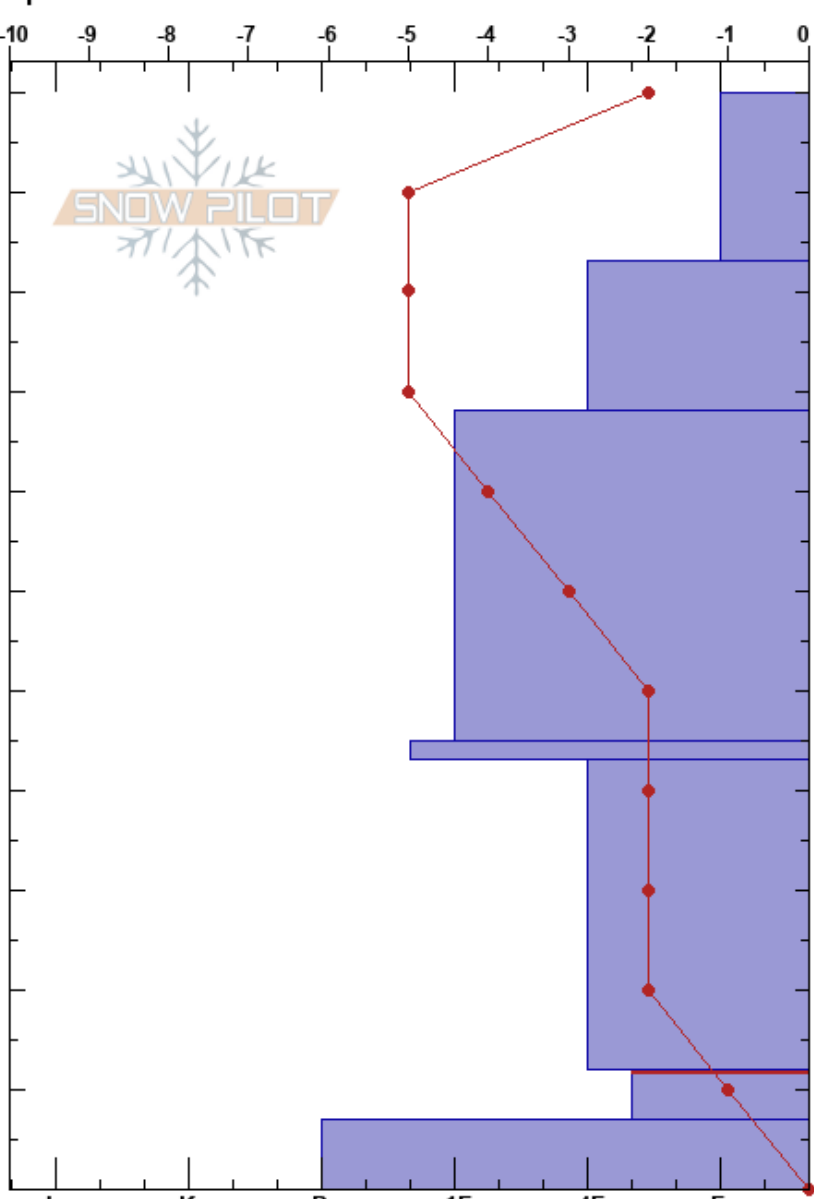

Saddle N of Jamb Creek
 Wyoming Range
 WY
 Elevation: 8919 ft
 Aspect: W
 Specifics:

Katie Oram
 01/30/2020 - 10:30am
 Co-ord: 12T 538815W 4769051N
 Slope Angle: 24°
 Wind Loading: no

Stability:
 Air Temperature: -7°C
 Sky Cover: SCT
 Precipitation: NO
 Wind: SW Light Breeze

HS: 110
 PF: 80
 PS: 15
 12-7cm: Problematic layer

Form	Crystal		ρ kg/m ³	Stability tests & Layer comments
	Size	Moisture		
/	1			
⊖	1-2			
⊖	1			
⊖	0.5			
□	2-3			
^	3-4			← PST25/100 (End) @12cm
■				← ECTX