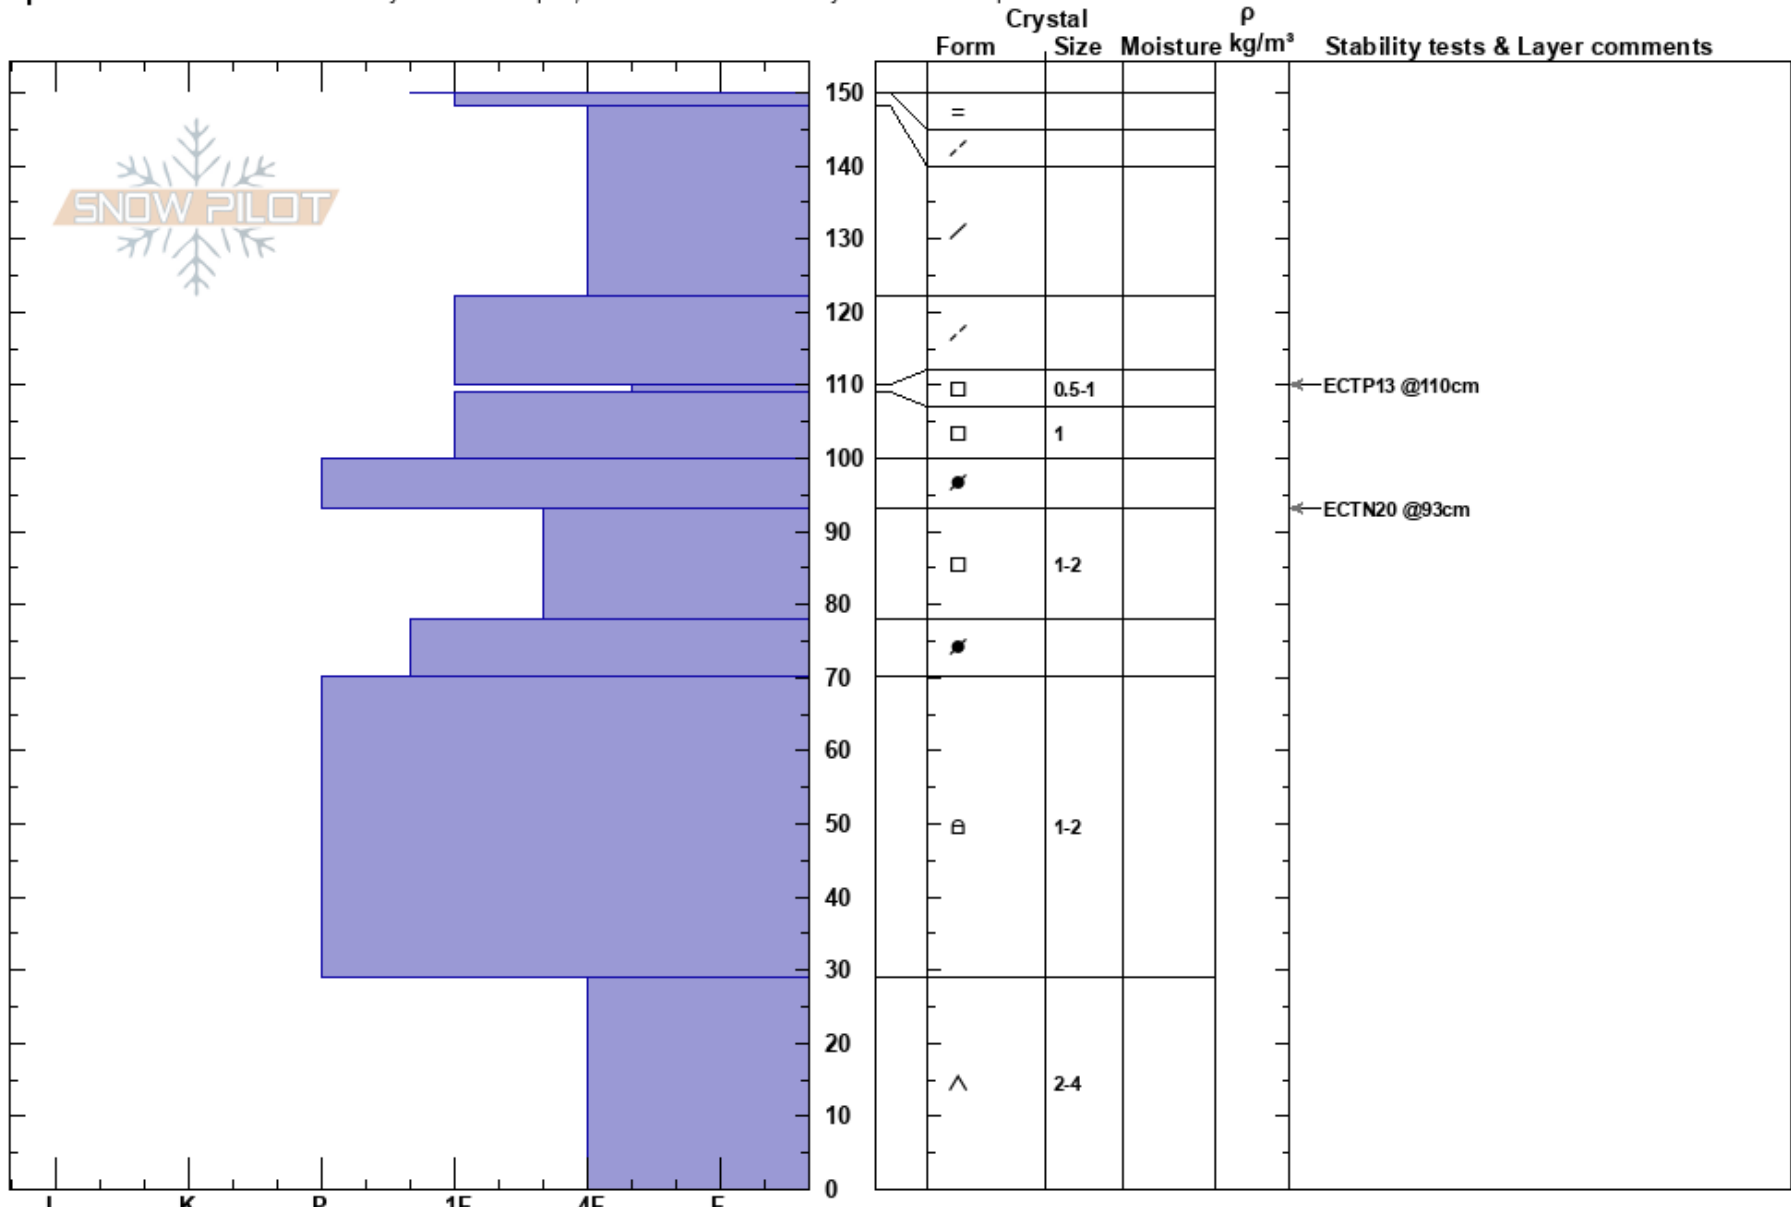

Taylor Fork/Sunlight  
 Madison Range-S  
 MT  
 Elevation: 9404 ft  
 Aspect: 90°

Alex Marienthal  
 12/21/2020 - 11:30am  
 Co-ord: 44.96688N, -111.30989W  
 Slope Angle: 30°  
 Wind Loading: yes

Stability: Poor  
 Air Temperature:  
 Sky Cover:  
 Precipitation: S-1  
 Wind: SW Moderate

HS: 150  
 Layer Notes:  
 110-109cm: Problematic layer

Specifics: Recent avalanche activity on similar slopes; Recent avalanche activity on different slopes

Notes: