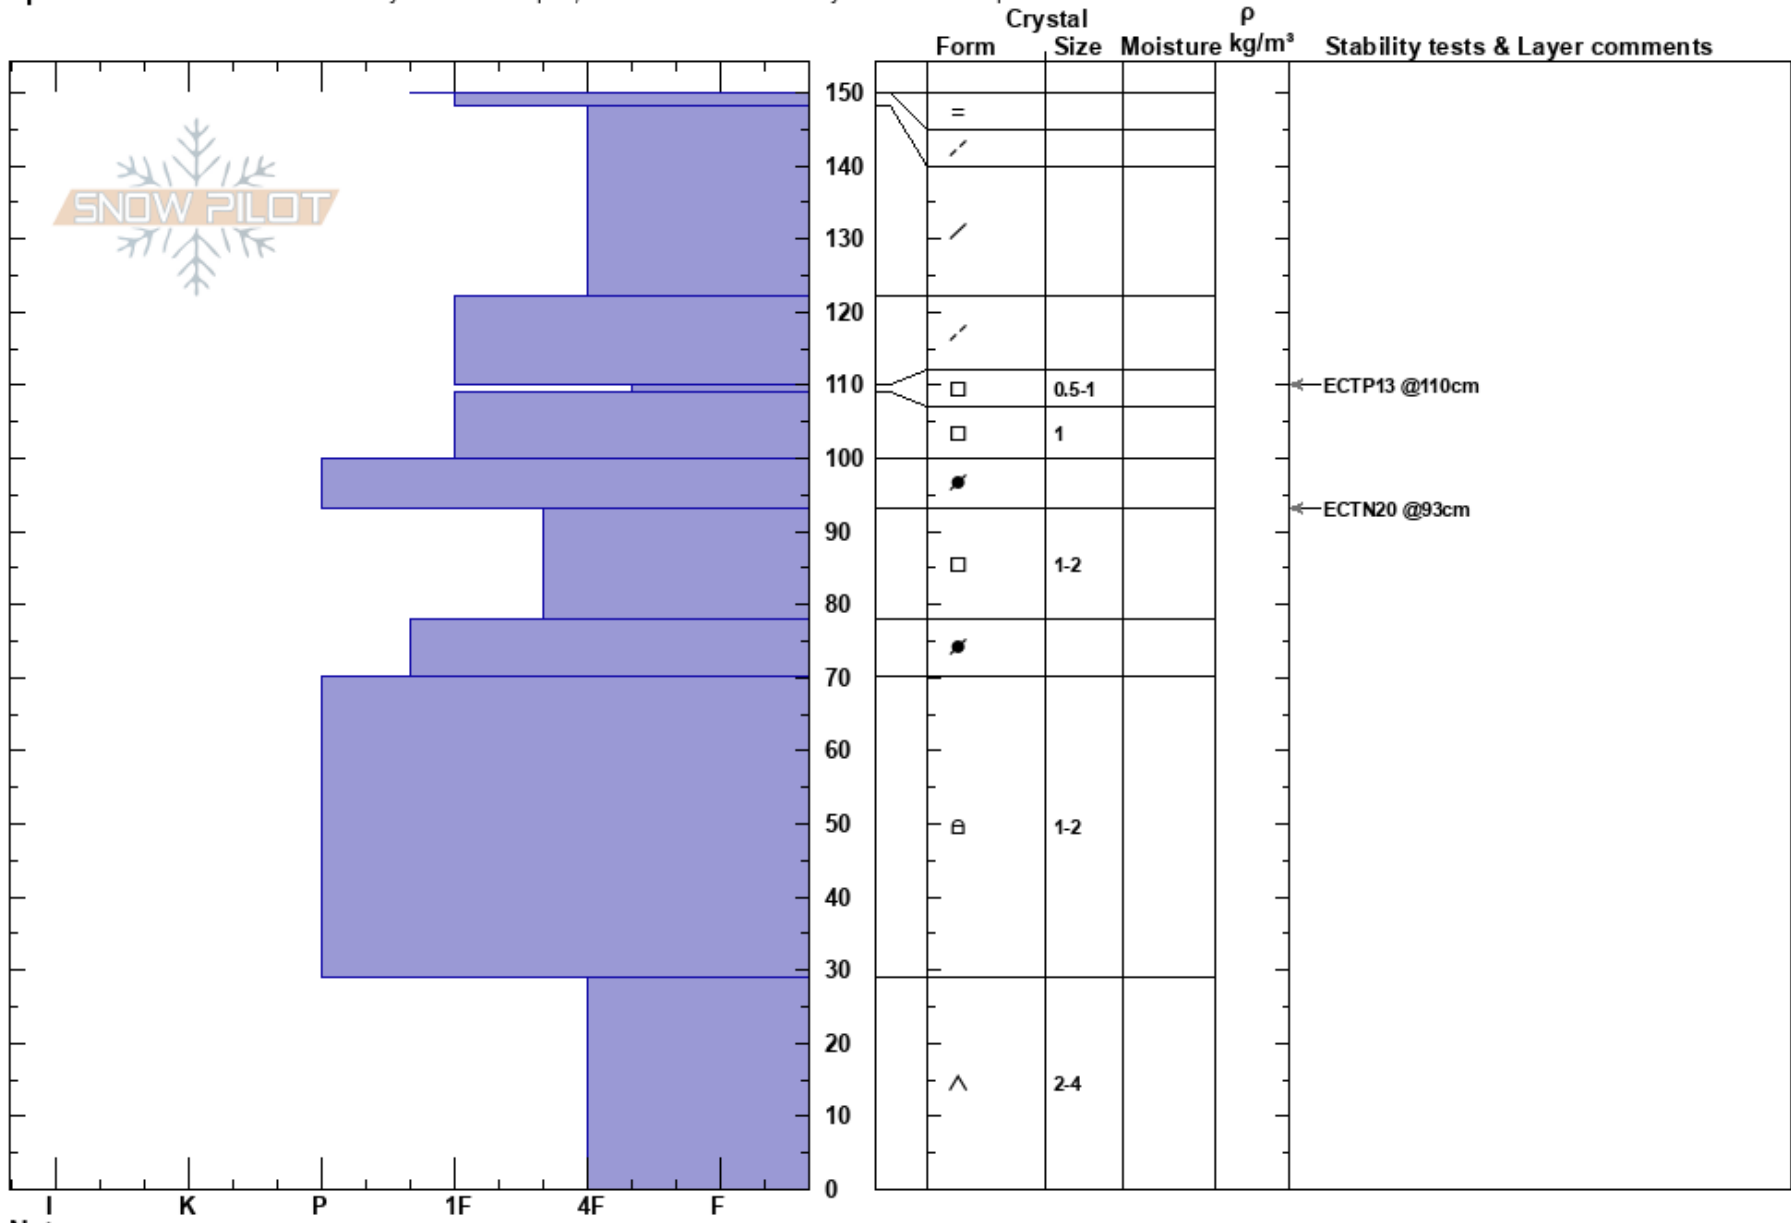

Taylor Fork/Sunlight  
 Madison Range-S  
 MT  
 Elevation: 9404 ft  
 Aspect: 90°

Alex Marienthal  
 12/21/2020 - 11:30am  
 Co-ord: 44.96688N, -111.30989W  
 Slope Angle: 30°  
 Wind Loading: yes

Stability: Poor  
 Air Temperature:  
 Sky Cover:  
 Precipitation: S-1  
 Wind: SW Moderate  
 HS: 150  
 Layer Notes: 110-109cm: Problematic layer

Specifics: Recent avalanche activity on similar slopes; Recent avalanche activity on different slopes

Notes: