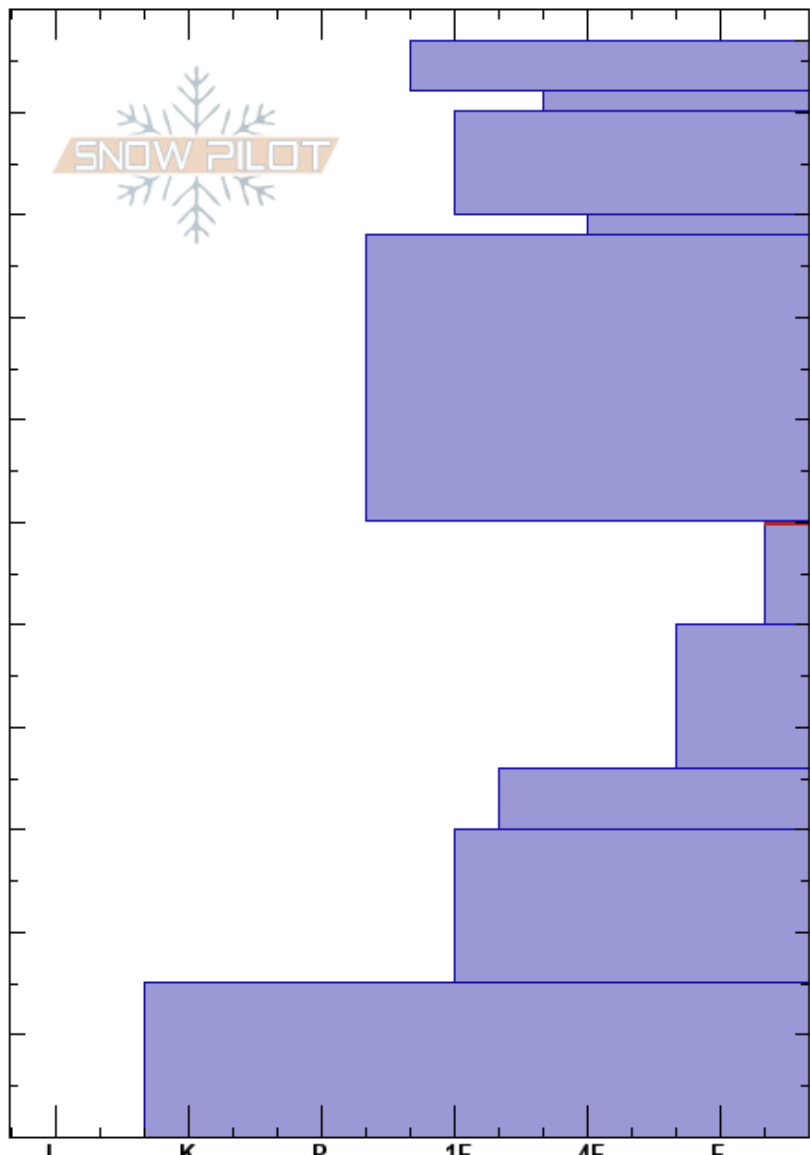

Sunlight Basin
 Madison Range-S
 MT
 Elevation: 9426 ft
 Aspect: 110°

Dave Zinn
 12/21/2020 - 1:00pm
 Co-ord: 44.97491N, -111.31356W
 Slope Angle: 23°
 Wind Loading: previous

Stability: Poor
 Air Temperature: -7°C
 Sky Cover: BKN
 Precipitation: NO
 Wind: SW Strong

HS: 107
 PF: 45
 60-50cm: Problematic layer
 50-36cm: Dirty - wind blown dust

Specifics: Pit is adjacent to avalanche: other; Collapsing, localized; Recent avalanche activity on similar slopes; Recent avalanche activity on different slopes

Crystal Form	Size	Moisture	Stability tests & Layer comments
•			
- - -			
- - -			
- / -			
•			
□ (^)	2-3 (3)		ECTP9 @60cm ECTP11 @60cm
□ (^)	2-3 (3)		50-36cm: Dirty - wind blown dust
□	2		
⊖	2		
■			