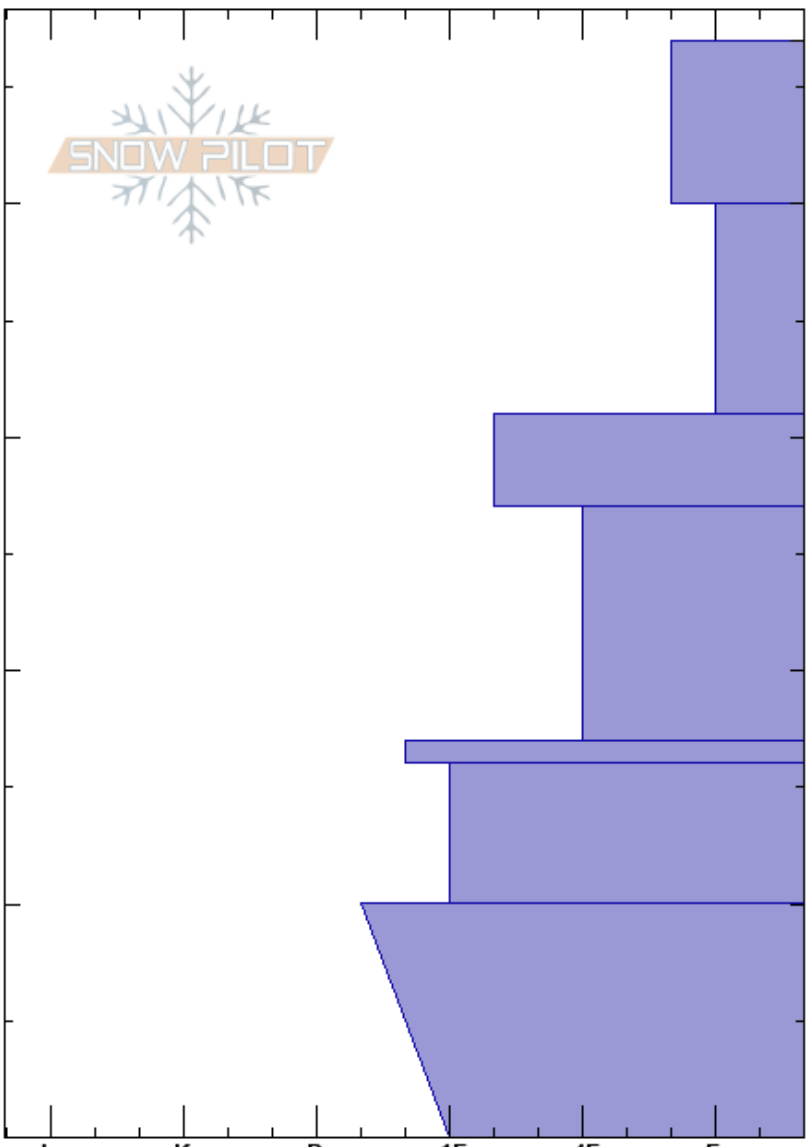

Blackmore East Ridge
 Gallatin Range-N
 MT
 Elevation: 9979 ft
 Aspect: 90°
 Specifics: We skied slope

Gabrielle Antonioli
 12/21/2020 - 2:00pm
 Co-ord: 45.44516N, -111.00211W
 Slope Angle: 15°
 Wind Loading: previous

Stability: Fair
 Air Temperature:
 Sky Cover: OVC
 Precipitation: NO
 Wind: W Moderate

HS: 47
 PF: 30
 PS: 10
 31-27cm: decomposing
 27-17cm: Problematic layer

Elevation (ft)	Crystal		Moisture	ρ kg/m ³	Stability tests & Layer comments
	Form	Size			
47					
40	/ (□)				← ECTN8 @40cm
30	□				
27	⊙⊙				31-27cm: decomposing ← ECTN20 @27cm
20	□				
17	⊙⊙				
10	□ (B)		M		
0					