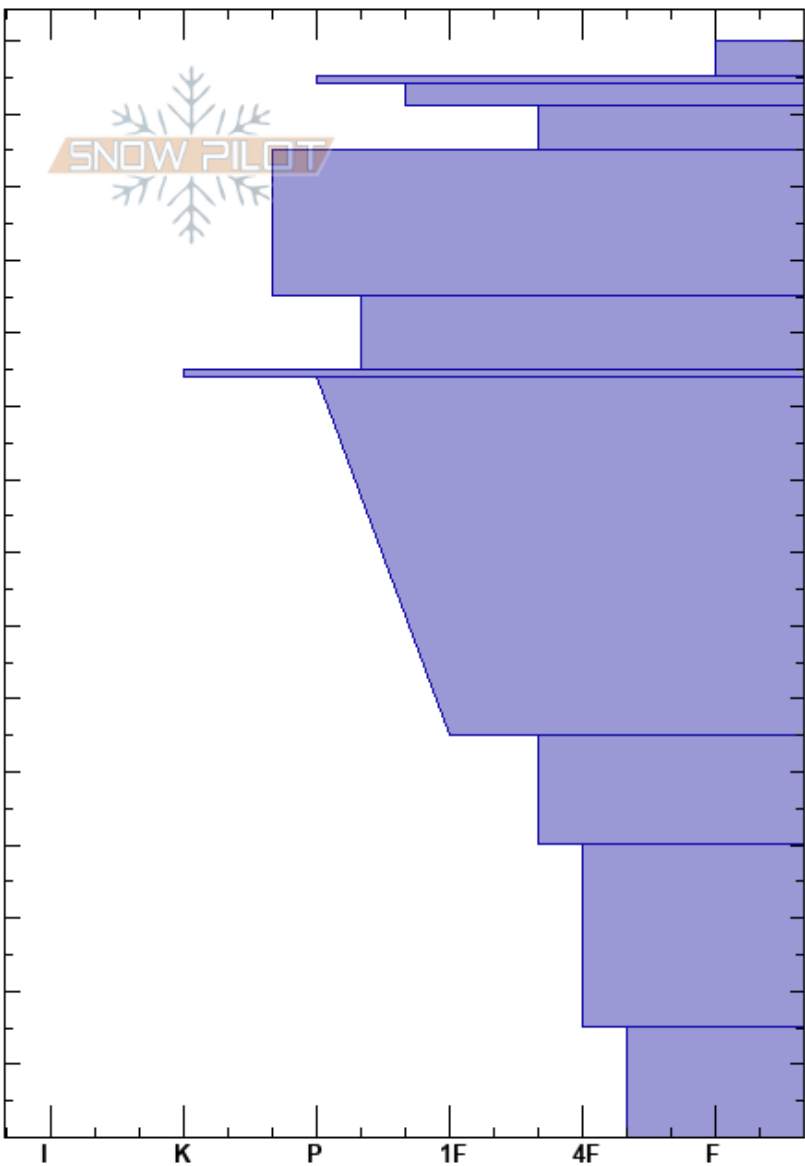

Middle Basin
 Madison Range-N
 MT
 Elevation: 9400 ft
 Aspect: 95°
 Specifics: Ski tracks on slope; We skied slope

Doug Chabot-Admin
 04/02/2017 - 11:25am
 Co-ord: 45.33327N, -111.38315W
 Slope Angle: 30°
 Wind Loading: no

Stability: Fair Stable
 Air Temperature:
 Sky Cover: BKN
 Precipitation: NO
 Wind:
 HS: 150
 40-15cm: Problematic layer

Depth (cm)	Crystal		Moisture	ρ kg/m ³	Stability tests & Layer comments
	Form	Size			
150					
145	+				
141	⊙⊙				← CT10, Q1 @141cm ← ECTN11 @141cm
130			M		
120	⊙⊙				
110			M		
105	⊙⊙				
100					
80			M		
50			M		
40					← ECTP22 @40cm also broke at 15cm
30			W		
20					
15					← CT24, Q2 @15cm
10			W		
0					