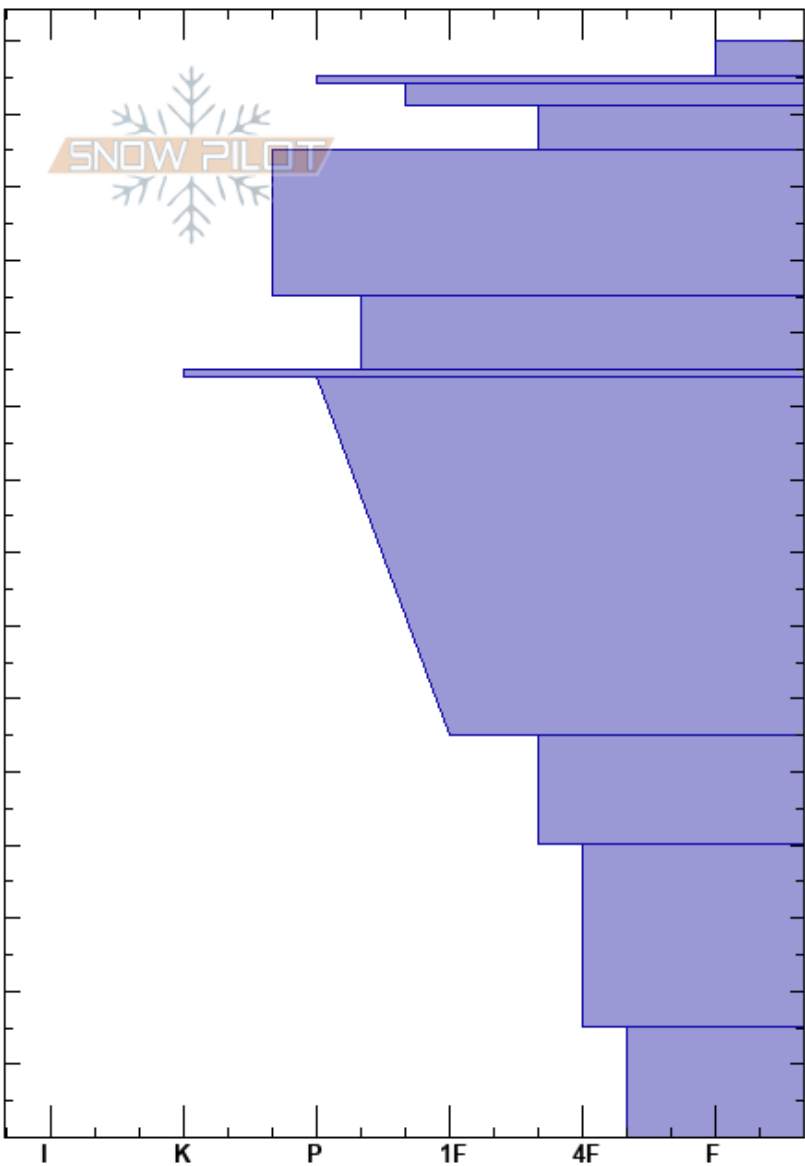

Middle Basin  
 Madison Range-N  
 MT  
 Elevation: 9400 ft  
 Aspect: 95°  
 Specifics: Ski tracks on slope; We skied slope

Doug Chabot-Admin  
 04/02/2017 - 11:25am  
 Co-ord: 45.33327N, -111.38315W  
 Slope Angle: 30°  
 Wind Loading: no

Stability: Fair Stable  
 Air Temperature:  
 Sky Cover: BKN  
 Precipitation: NO  
 Wind:  
 HS: 150  
 40-15cm: Problematic layer

Depth (cm)	Crystal		Moisture	$\rho$ kg/m <sup>3</sup>	Stability tests & Layer comments
	Form	Size			
150					
145	+				
141	⊙⊙				← CT10, Q1 @141cm ← ECTN11 @141cm
130			M		
120	⊙⊙				
110			M		
105	⊙⊙				
100					
80			M		
50			M		
40					← ECTP22 @40cm also broke at 15cm
30			W		
20					
15					← CT24, Q2 @15cm
10			W		
0					