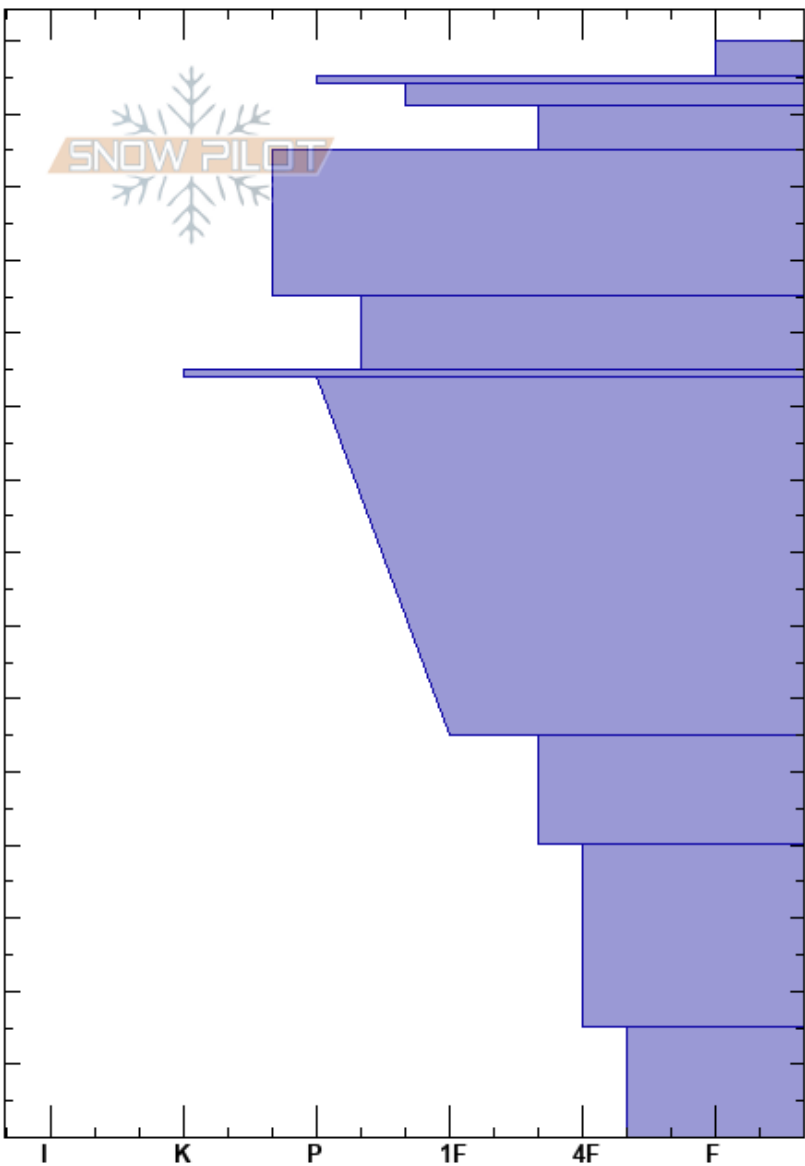

Middle Basin  
 Madison Range-N  
 MT  
 Elevation: 9400 ft  
 Aspect: 95°  
 Specifics: Ski tracks on slope; We skied slope

Doug Chabot-Admin  
 04/02/2017 - 11:25am  
 Co-ord: 45.33327N, -111.38315W  
 Slope Angle: 30°  
 Wind Loading: no

Stability: Fair Stable  
 Air Temperature:  
 Sky Cover: BKN  
 Precipitation: NO  
 Wind:

HS: 150  
 Layer Notes:  
 40-15cm: Problematic layer

Depth (cm)	Crystal		Moisture	$\rho$ kg/m <sup>3</sup>	Stability tests & Layer comments
	Form	Size			
150					
145	+				
141	⊙⊙				← CT10, Q1 @141cm ← ECTN11 @141cm
130			M		
120	⊙⊙				
110			M		
105	⊙⊙				
100					
80			M		
50			M		
40					← ECTP22 @40cm also broke at 15cm
30			W		
20					
15					← CT24, Q2 @15cm
10			W		
0					