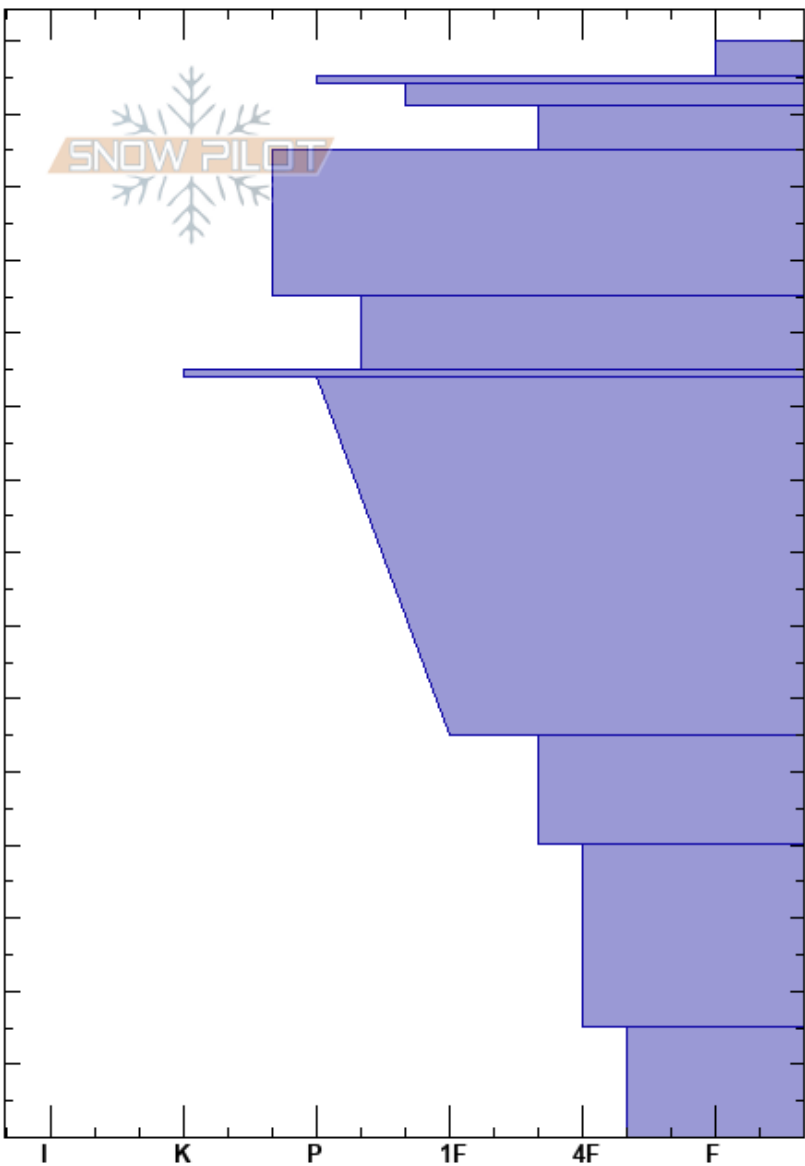

Middle Basin
 Madison Range-N
 MT
 Elevation: 9400 ft
 Aspect: 95°
 Specifics: Ski tracks on slope; We skied slope

Doug Chabot-Admin
 04/02/2017 - 11:25am
 Co-ord: 45.33327N, -111.38315W
 Slope Angle: 30°
 Wind Loading: no

Stability: Fair Stable
 Air Temperature:
 Sky Cover: BKN
 Precipitation: NO
 Wind:

HS: 150
 Layer Notes:
 40-15cm: Problematic layer

Depth (cm)	Crystal		Moisture	ρ kg/m ³	Stability tests & Layer comments
	Form	Size			
150					
145	+				
141	⊙⊙				← CT10, Q1 @141cm ← ECTN11 @141cm
130			M		
120	⊙⊙				
110			M		
105	⊙⊙				
100					
80			M		
50			M		
40					← ECTP22 @40cm also broke at 15cm
30			W		
20					
15					← CT24, Q2 @15cm
10			W		
0					