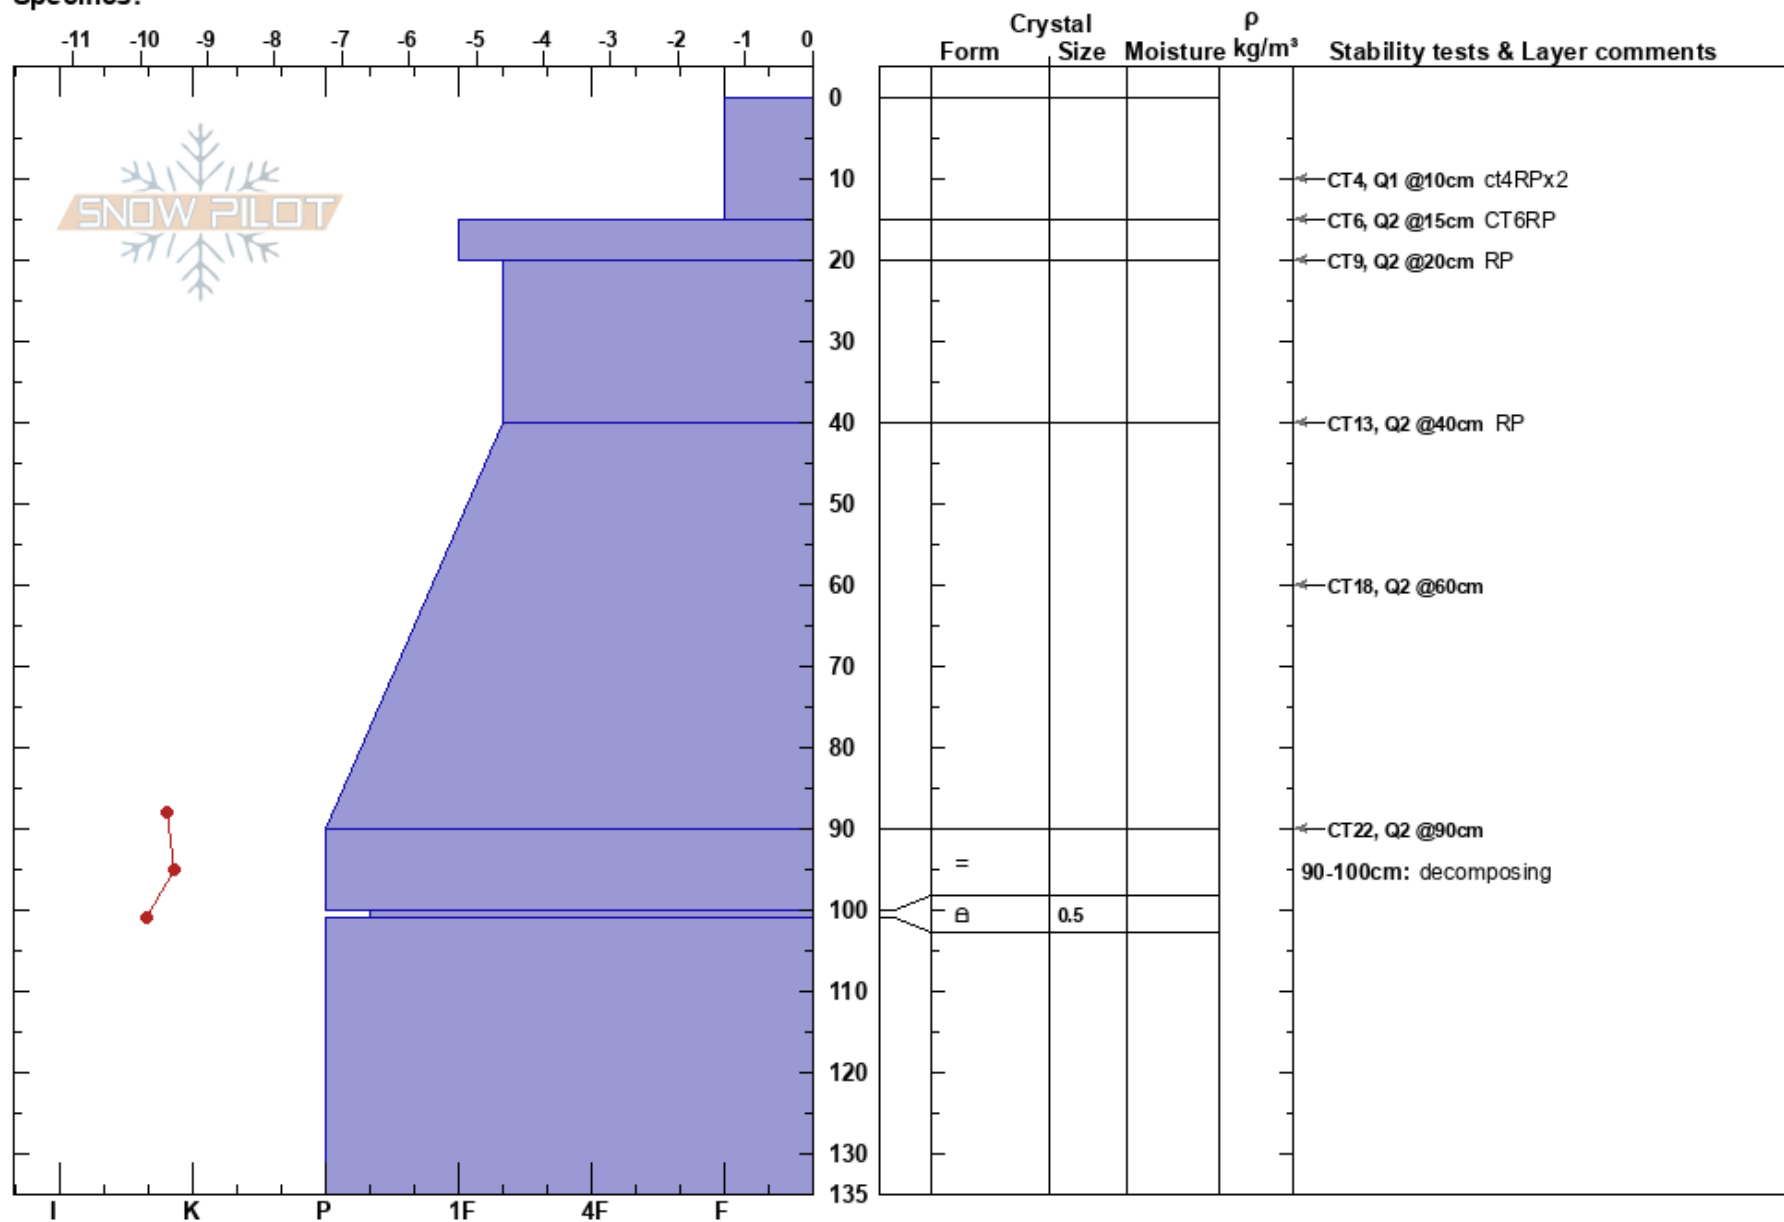

Avery's  
Chugach Range  
AK  
Elevation:  
Aspect: NW  
Specifics:

Max Wittenberg  
04/02/2017 - 9:30am  
Co-ord: 61.24030N, -145.64026E  
Slope Angle: 30°  
Wind Loading: yes

Stability: HS: 135  
Air Temperature: -7°C  
Sky Cover: SCT  
Precipitation: NO  
Wind: SE Moderate

90-100cm: decomposing  
100-101cm: Problematic layer

Notes: