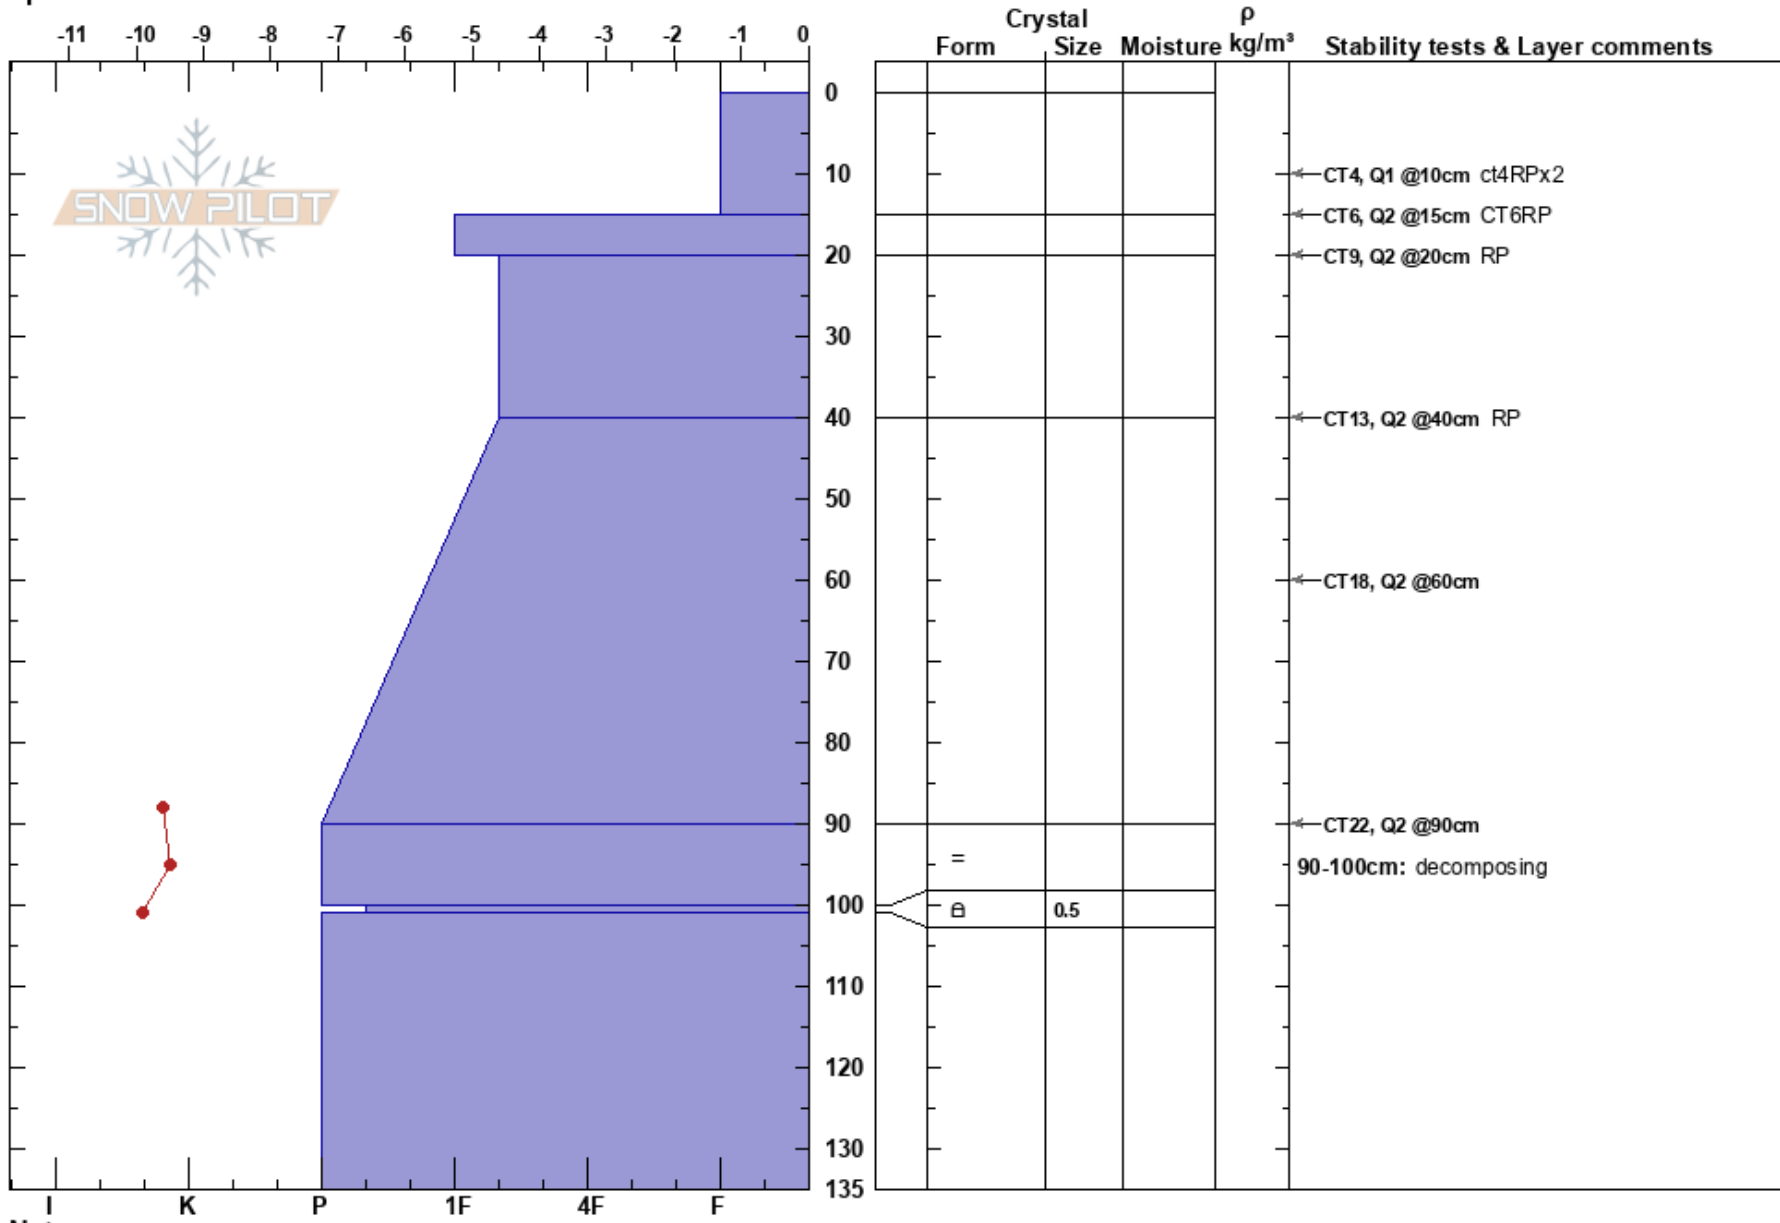

Avery's  
 Chugach Range  
 AK  
 Elevation:  
 Aspect: NW  
 Specifics:

Max Wittenberg  
 04/02/2017 - 9:30am  
 Co-ord: 61.24030N, -145.64026E  
 Slope Angle: 30°  
 Wind Loading: yes

Stability:  
 Air Temperature: -7°C  
 Sky Cover: SCT  
 Precipitation: NO  
 Wind: SE Moderate

HS: 135  
 Layer Notes:  
 90-100cm: decomposing  
 100-101cm: Problematic layer

Notes: