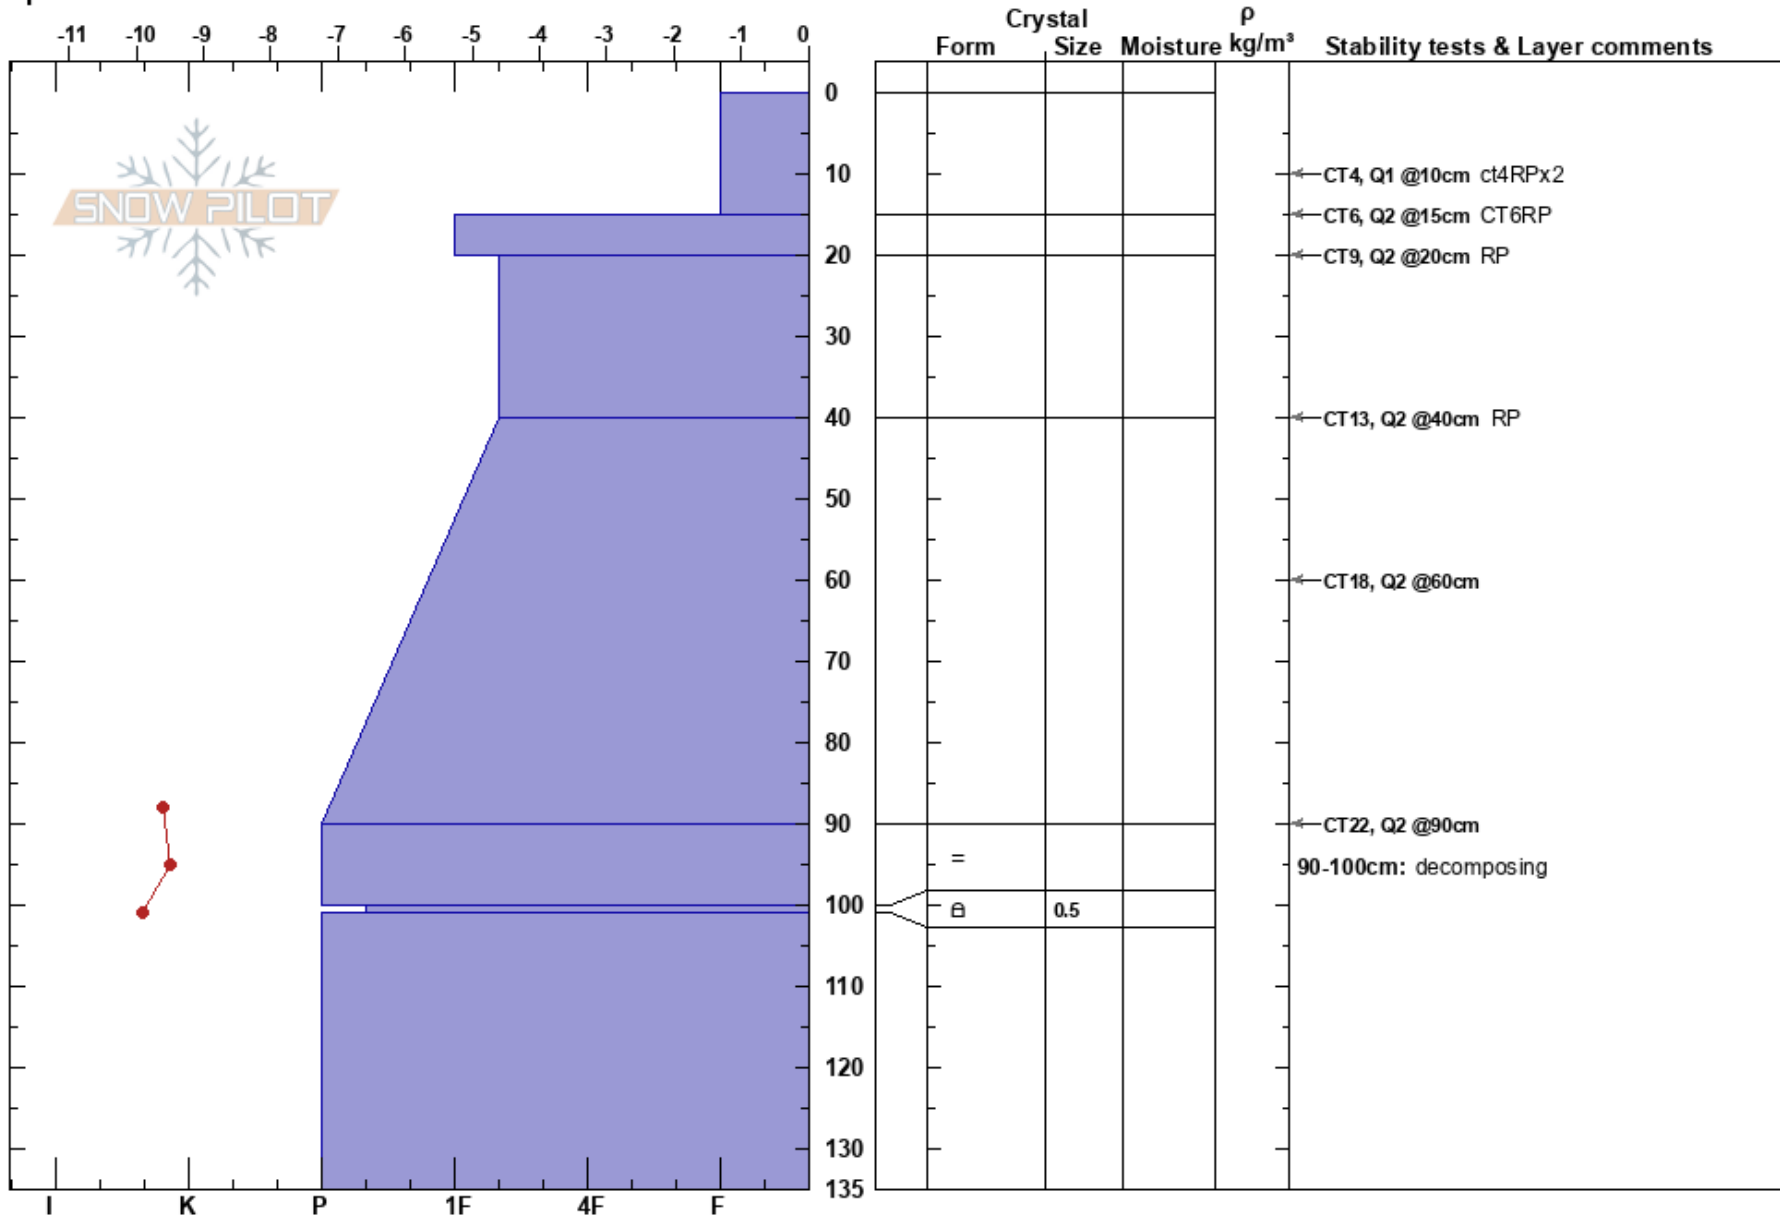

Avery's  
 Chugach Range  
 AK  
 Elevation:  
 Aspect: NW  
 Specifics:

Max Wittenberg  
 04/02/2017 - 9:30am  
 Co-ord: 61.24030N, -145.64026E  
 Slope Angle: 30°  
 Wind Loading: yes

Stability:  
 Air Temperature: -7°C  
 Sky Cover: SCT  
 Precipitation: NO  
 Wind: SE Moderate

HS: 135  
 90-100cm: decomposing  
 100-101cm: Problematic layer

Notes: