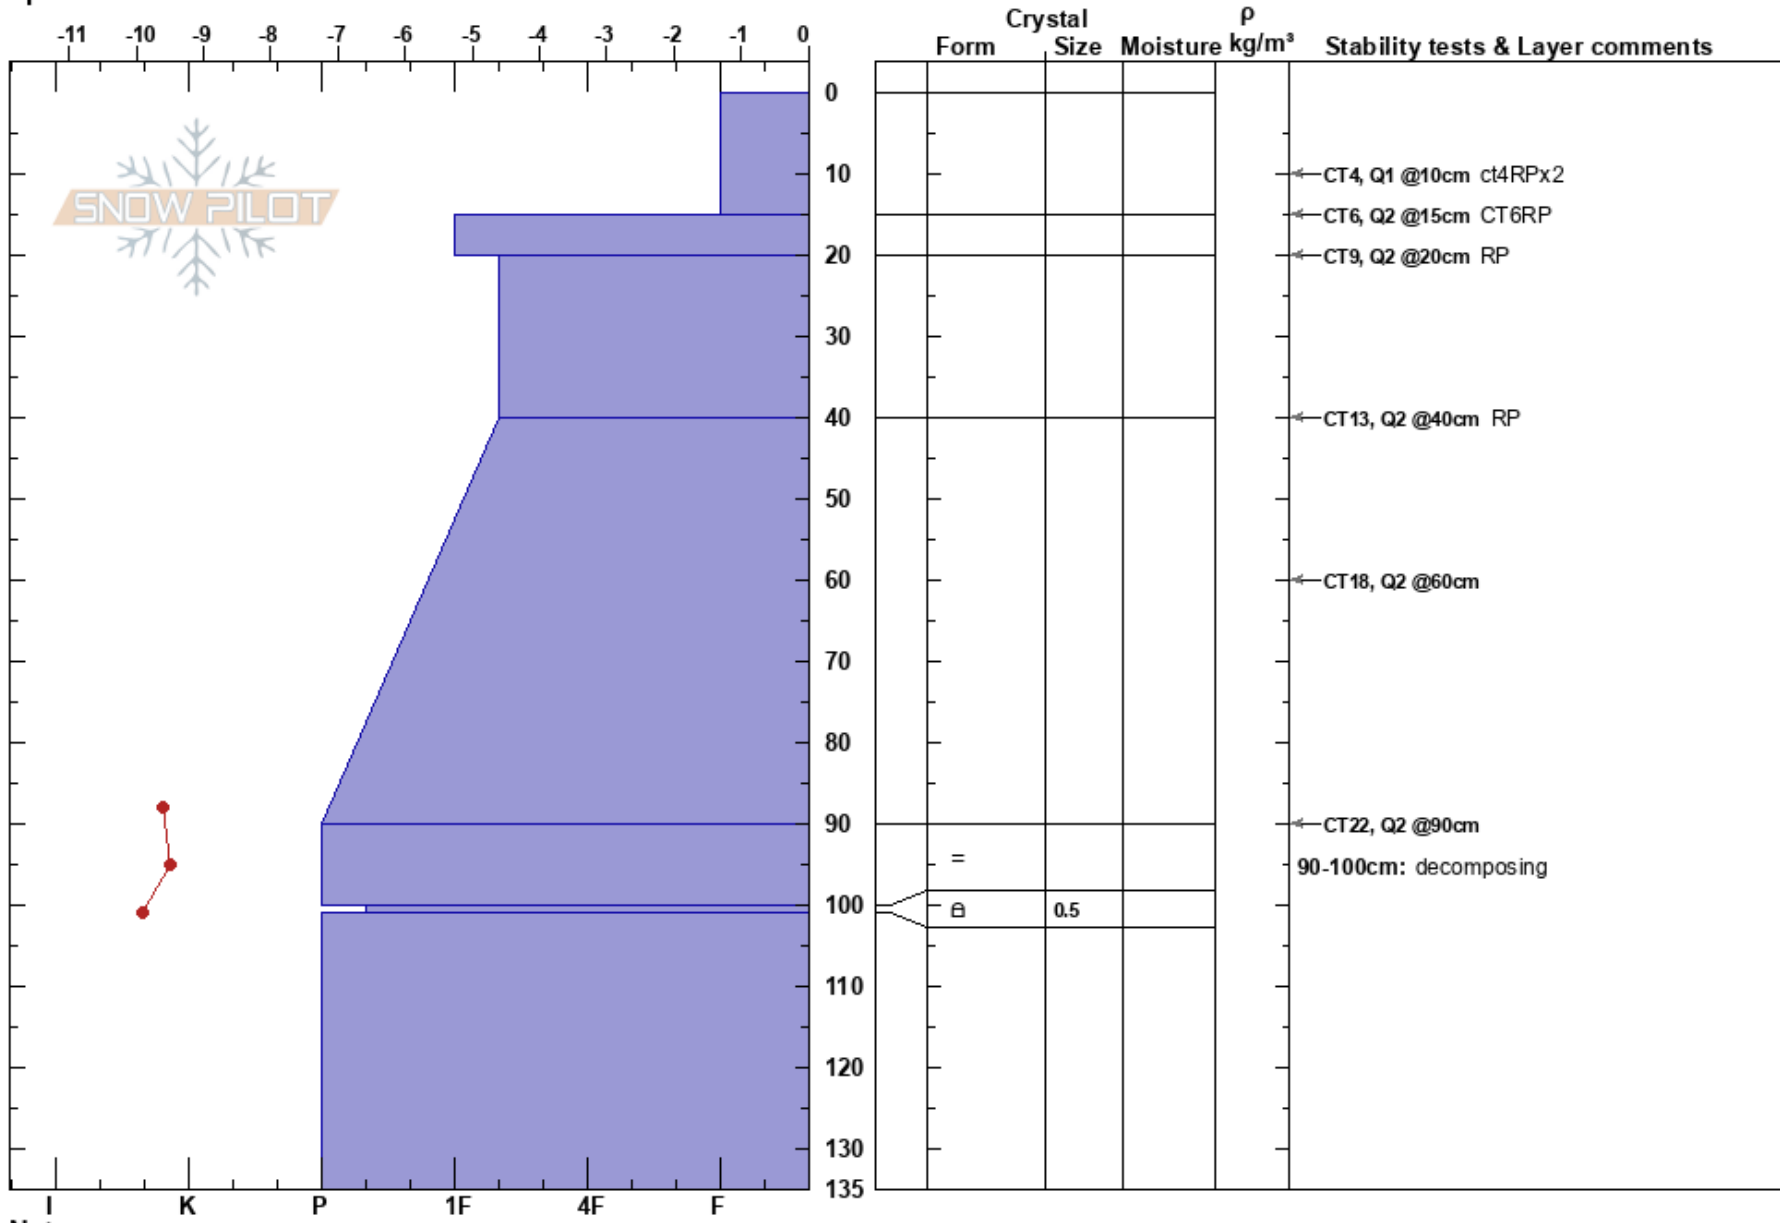

Avery's
 Chugach Range
 AK
 Elevation:
 Aspect: NW
 Specifics:

Max Wittenberg
 04/02/2017 - 9:30am
 Co-ord: 61.24030N, -145.64026E
 Slope Angle: 30°
 Wind Loading: yes

Stability:
 Air Temperature: -7°C
 Sky Cover: SCT
 Precipitation: NO
 Wind: SE Moderate

HS: 135
 Layer Notes:
 90-100cm: decomposing
 100-101cm: Problematic layer

Notes: