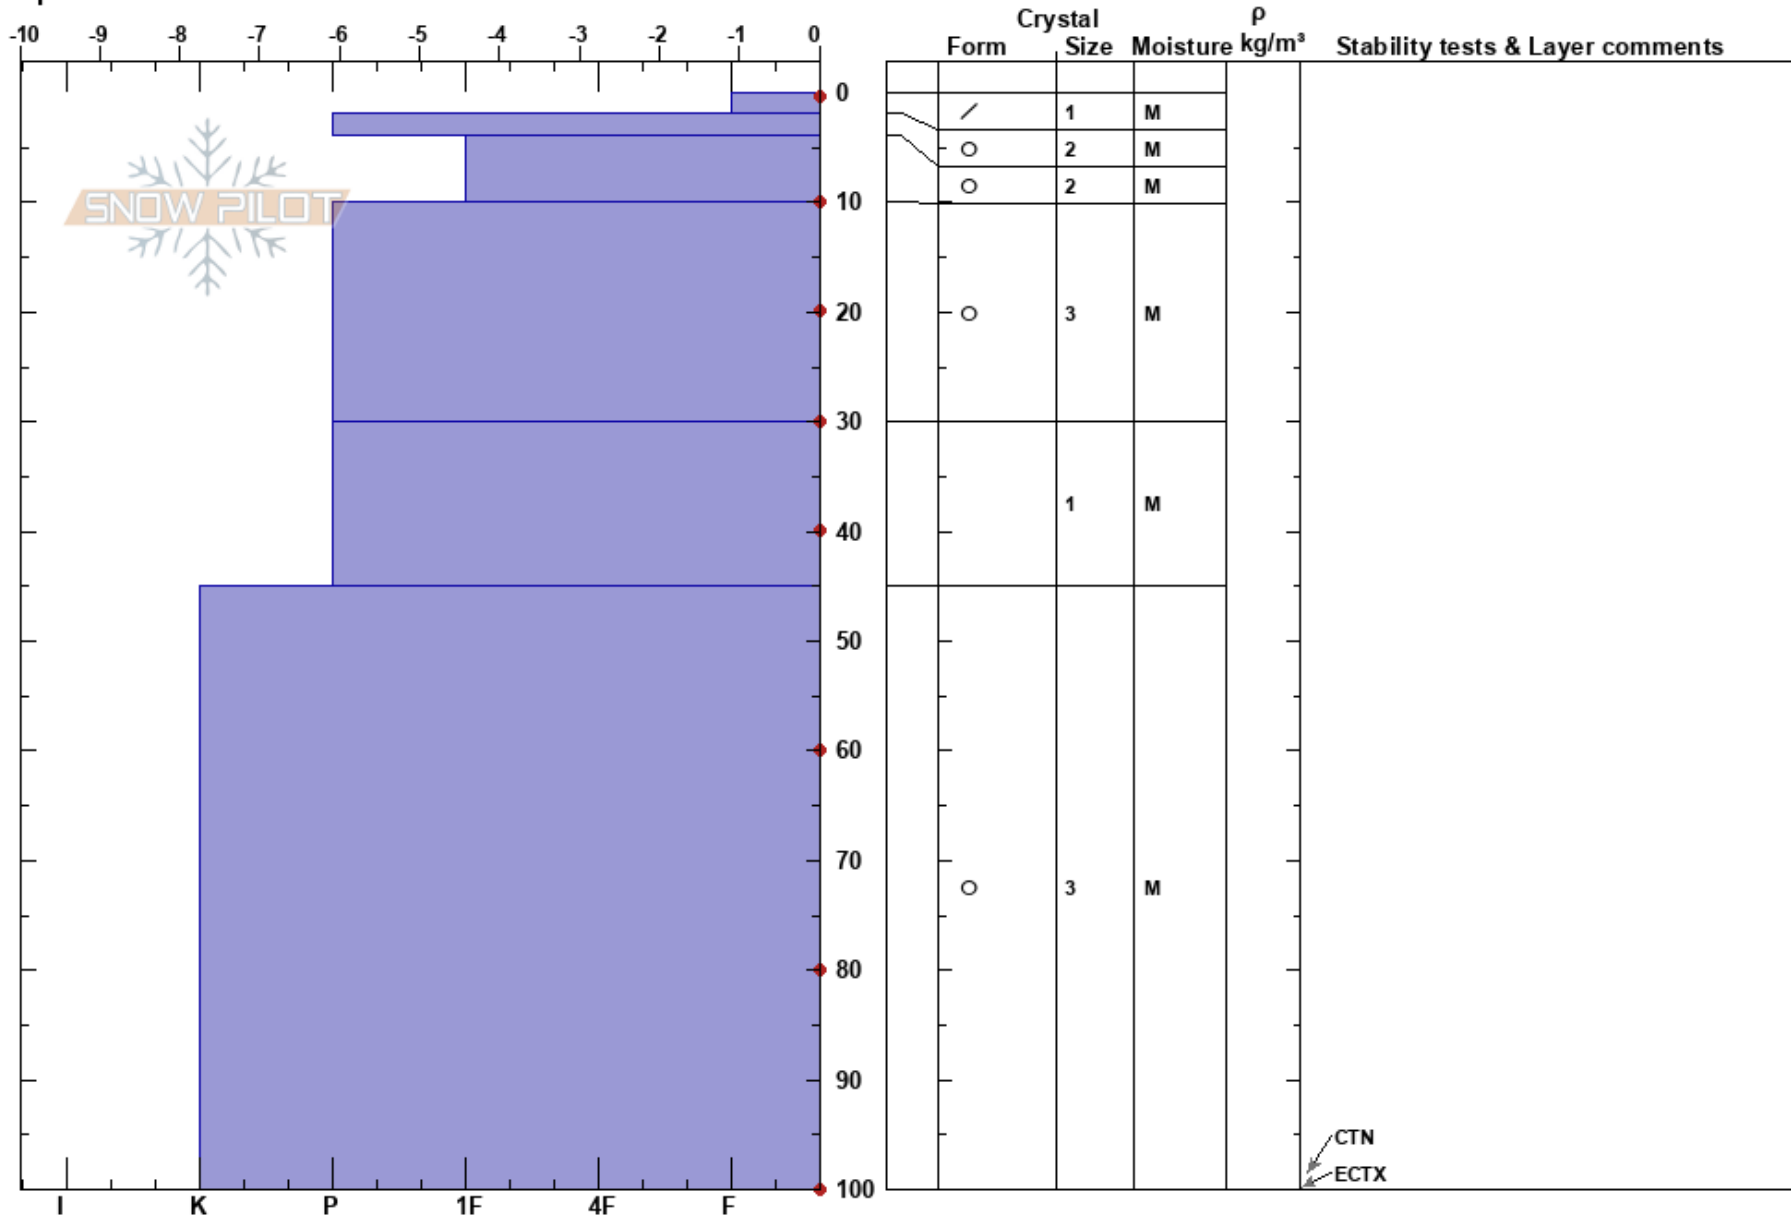

Roaldshorn 020417
 Sunnmorealps
 Norway
 Elevation: 1150 m
 Aspect: NE
 Specifics:

Stig Løland
 02/04/2017 - 11:00
 Co-ord:
 Slope Angle:
 Wind Loading: no

Stability:
 Air Temperature: 1°C
 Sky Cover: OVC
 Precipitation: S-1
 Wind: W Calm

HS: 100 Layer Notes:

CTN
 ECTX

Notes: