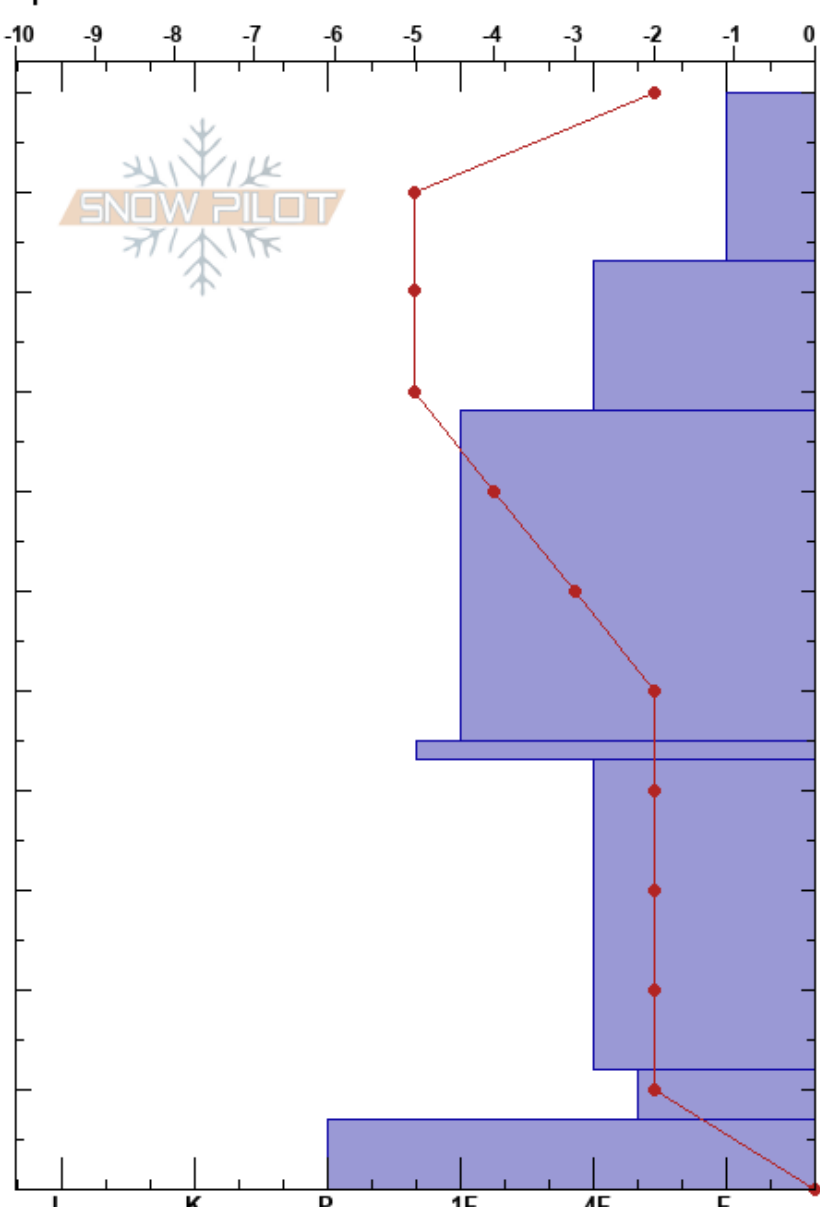

Hobacks, WY  
 Snake River Range  
 WY  
 Elevation: 6915 ft  
 Aspect: W  
 Specifics:

Katie Oram  
 01/30/2020 - 10:30am  
 Co-ord: 12T 513303W 4797087N  
 Slope Angle: 24°  
 Wind Loading: no

Stability:  
 Air Temperature: -7°C  
 Sky Cover: SCT  
 Precipitation: NO  
 Wind: W Light Breeze

HS: 110  
 PF: 80  
 PS: 15  
 12-7cm: Problematic layer

Form	Crystal		$\rho$ kg/m <sup>3</sup>	Stability tests & Layer comments
	Size	Moisture		
/	1			
☐	1-2			
☐	1			
☐	0.5			
☐	2-3			
^	3-4			← PST25/100 (End) @12cm
■				← ECTX