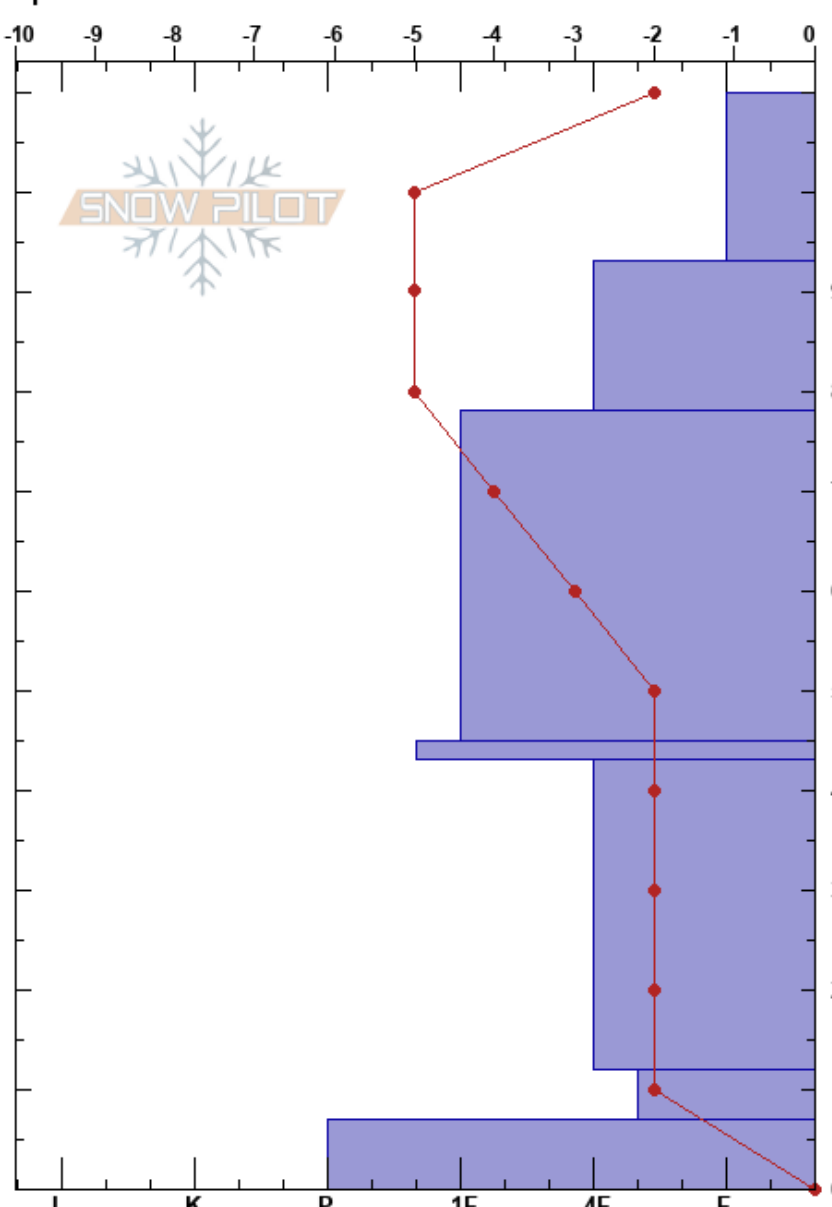

Hobacks, WY  
 Snake River Range  
 WY  
 Elevation: 6915 ft  
 Aspect: W  
 Specifics:

Katie Oram  
 01/30/2020 - 10:30am  
 Co-ord: 12T 513303W 4797087N  
 Slope Angle: 24°  
 Wind Loading: no

Stability:  
 Air Temperature: -7°C  
 Sky Cover: SCT  
 Precipitation: NO  
 Wind: W Light Breeze

HS: 110  
 PF: 80  
 PS: 15  
 12-7cm: Problematic layer

Form	Crystal		$\rho$ kg/m <sup>3</sup>	Stability tests & Layer comments
	Size	Moisture		
/	1			
☐	1-2			
☐	1			
☐	0.5			
☐	2-3			
^	3-4			← PST25/100 (End) @12cm
■				← ECTX