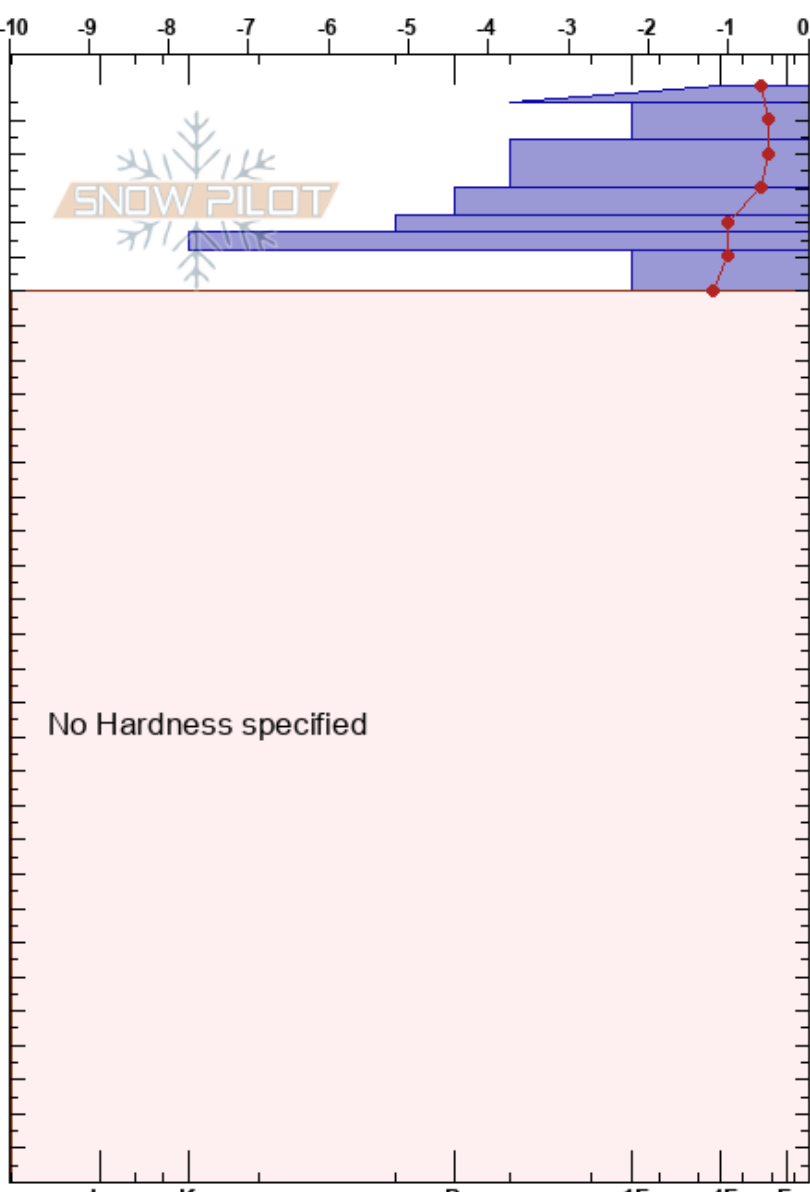

Ösjövålen , v om tspår
 Funäsfjällen
 Sweden
Elevation: 1030 m
Aspect: E

Mattias Åberg
 02/04/2017 - 10:00
Co-ord: 62.68929N, 12.30756E
Slope Angle:
Wind Loading: yes

Stability: Good **HS:**320 **Layer Notes:**
Air Temperature: 0°C **PF:** 3 43-48cm: Skare
Sky Cover: BKN
Precipitation: NO
Wind: W Moderate

Specifics: We skied slope; Snowmobile tracks on slope

Form	Crystal Size	Moisture	ρ kg/m ³	Stability tests & Layer comments
/		M		
⊙		W		
⊙		W		
/		M		
⊙		W		
=				43-48cm: Skare
○ (∞)		M		

Notes: