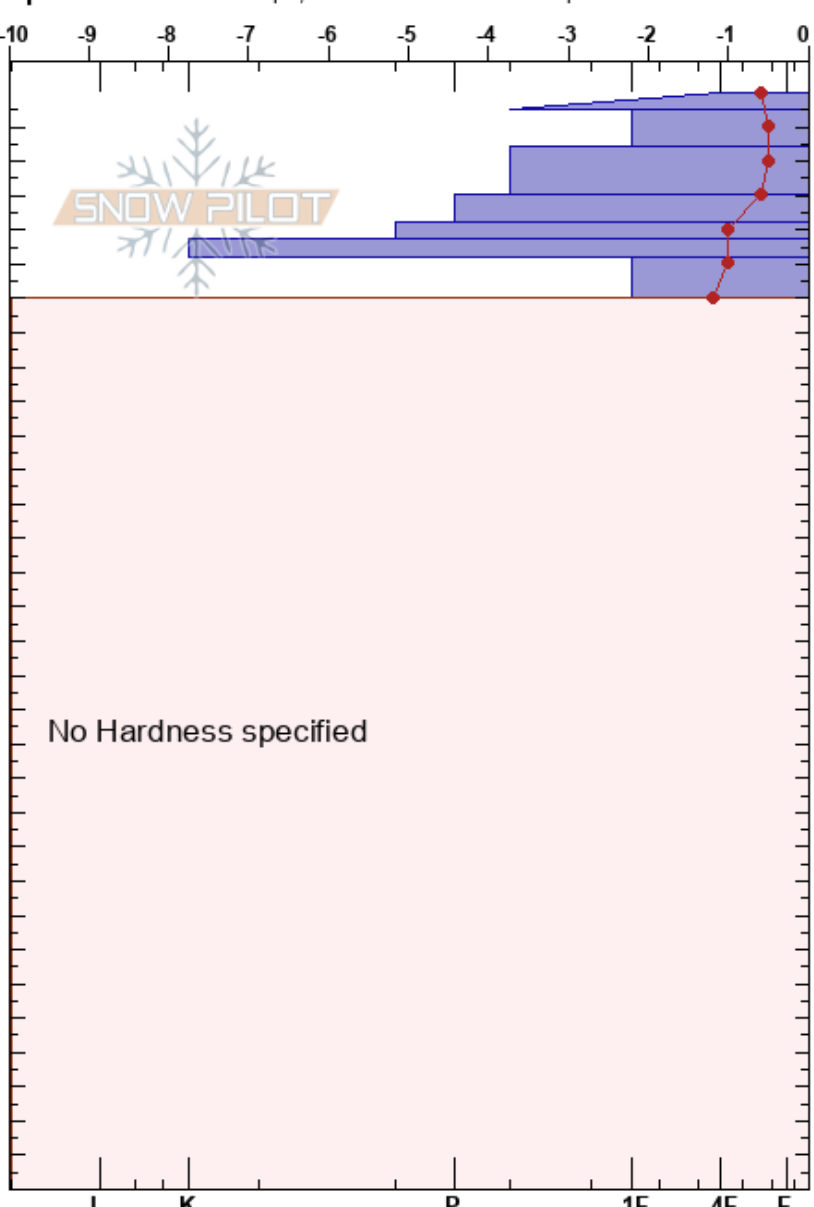

Ösjövålen , v om tspår Mattias Åberg
 Funäsfjällen 02/04/2017 - 10:00
 Sweden Co-ord: 62.68929N, 12.30756E
Elevation: 1030 m **Slope Angle:**
Aspect: E **Wind Loading:** yes
Specifics: We skied slope; Snowmobile tracks on slope

Stability: Good **HS:**320 **Layer Notes:**
Air Temperature: 0°C **PF:** 3 43-48cm: Skare
Sky Cover: BKN
Precipitation: NO
Wind: W Moderate

	Crystal		Moisture	ρ kg/m ³	Stability tests & Layer comments
	Form	Size			
0 - 10	/		M		
10 - 20	⊙		W		
20 - 30	⊙		W		
30 - 40	/		M		
40 - 50	⊙		W		
50 - 60	=				
60 - 70	○ (⊕)		M		43-48cm: Skare
70 - 320					