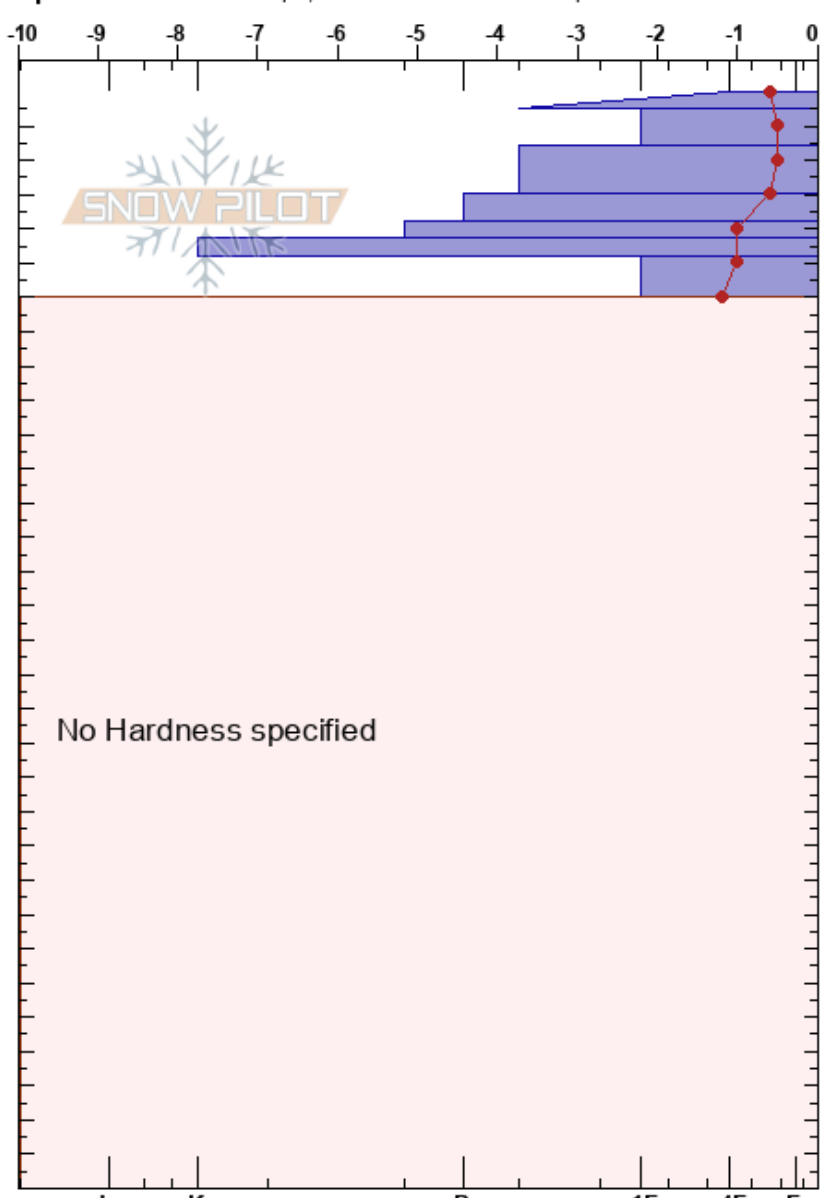

Ösjövålen , v om tspår
Funäsfjällen
Sweden

Mattias Åberg
02/04/2017 - 10:00
Co-ord: 62.68929N, 12.30756E

Elevation: 1030 m
Aspect: E
Slope Angle:
Wind Loading: yes
Specifics: We skied slope; Snowmobile tracks on slope

Stability: Good HS:320 Layer Notes:
Air Temperature: 0°C PF: 3 43-48cm: Skare
Sky Cover: BKN
Precipitation: NO
Wind: W Moderate

Form	Crystal Size	Moisture	ρ kg/m ³	Stability tests & Layer comments
/		M		
☉		W		
☉		W		
/		M		
☉		W		
=				
○ (∞)		M		

43-48cm: Skare

ECTX

Notes:

I K P 1F 4F F