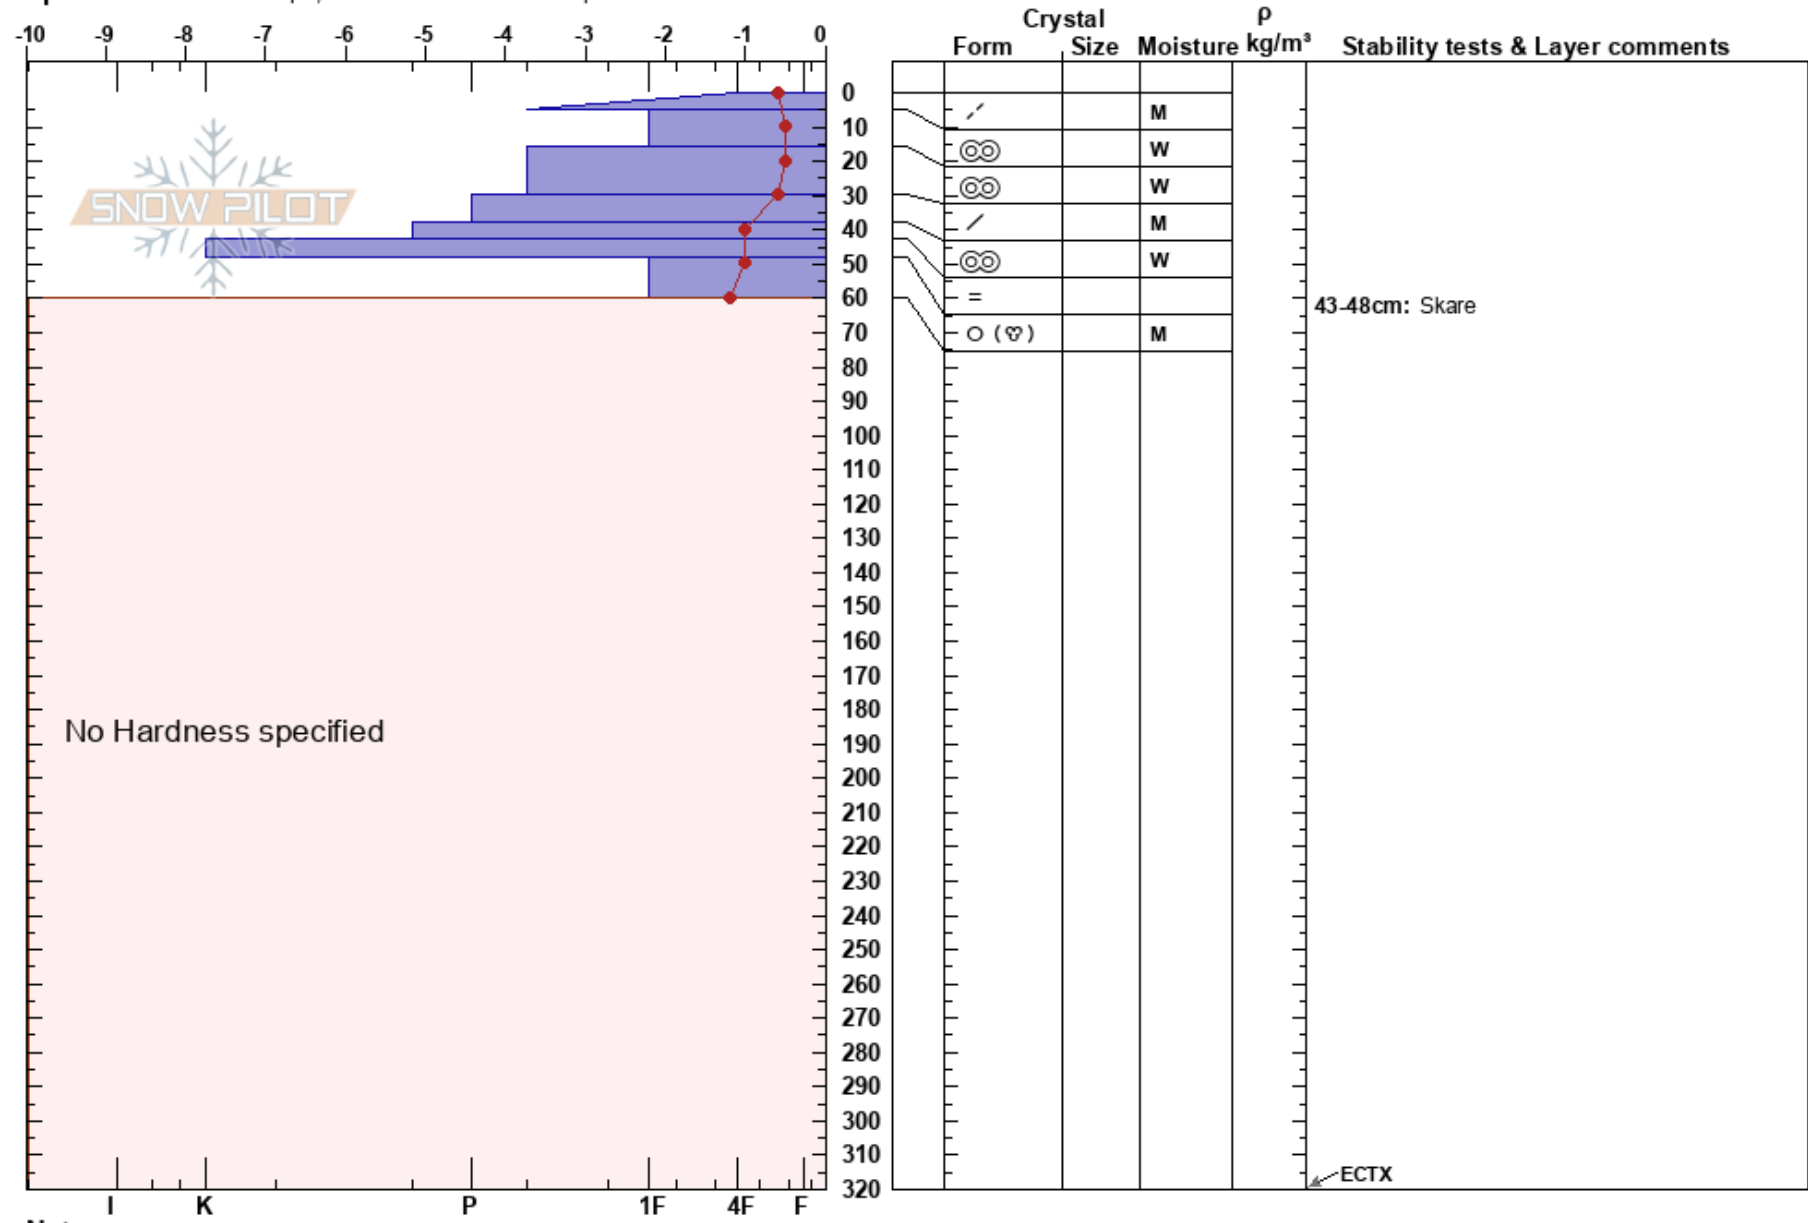

Ösjövålen, v om tspår Mattias Åberg
 Funäsfjällen 02/04/2017 - 10:00
 Sweden Co-ord: 62.68929N, 12.30756E
Elevation: 1030 m **Slope Angle:**
Aspect: E **Wind Loading:** yes
Specifics: We skied slope; Snowmobile tracks on slope

Stability: Good **HS:**320 **Layer Notes:**
Air Temperature: 0°C **PF:** 3 43-48cm: Skare
Sky Cover: BKN
Precipitation: NO
Wind: W Moderate

Notes: I K P 1F 4F F
 No Hardness specified