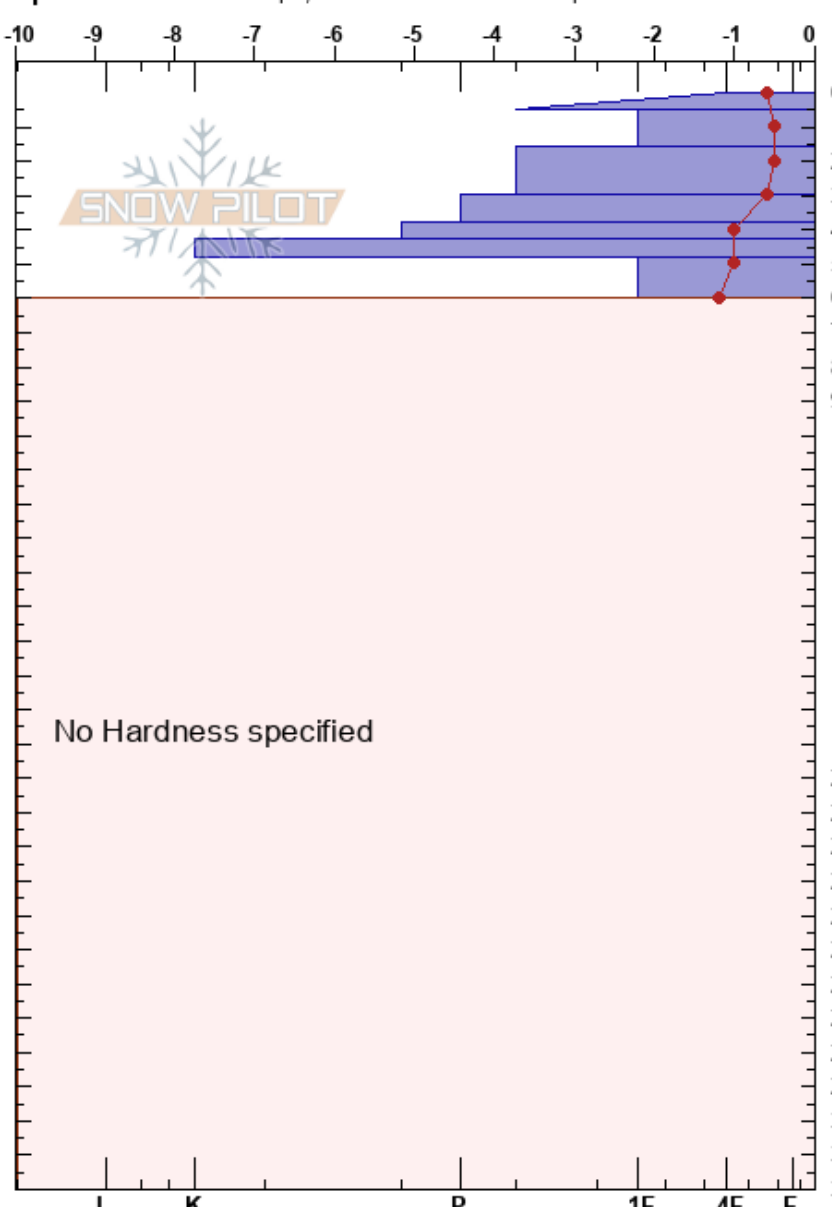

Ösjövålen , v om tspår  
 Funäsfjällen  
 Sweden  
 Elevation: 1030 m  
 Aspect: E  
 Specifics: We skied slope; Snowmobile tracks on slope

Mattias Åberg  
 02/04/2017 - 10:00  
 Co-ord: 62.68929N, 12.30756E  
 Slope Angle:  
 Wind Loading: yes

Stability: Good  
 Air Temperature: 0°C  
 Sky Cover: BKN  
 Precipitation: NO  
 Wind: W Moderate

HS:320  
 PF: 3  
 43-48cm: Skare

Layer Notes:

Crystal Form	Crystal Size	Moisture	$\rho$ kg/m <sup>3</sup>	Stability tests & Layer comments
/		M		
⊙		W		
⊙		W		
/		M		
⊙		W		
=				
○ (⊖)		M		

Crystal Form	Crystal Size	Moisture	$\rho$ kg/m <sup>3</sup>	Stability tests & Layer comments
/		M		
⊙		W		
⊙		W		
/		M		
⊙		W		
=				
○ (⊖)		M		

43-48cm: Skare

ECTX

Notes:

I K P 1F 4F F