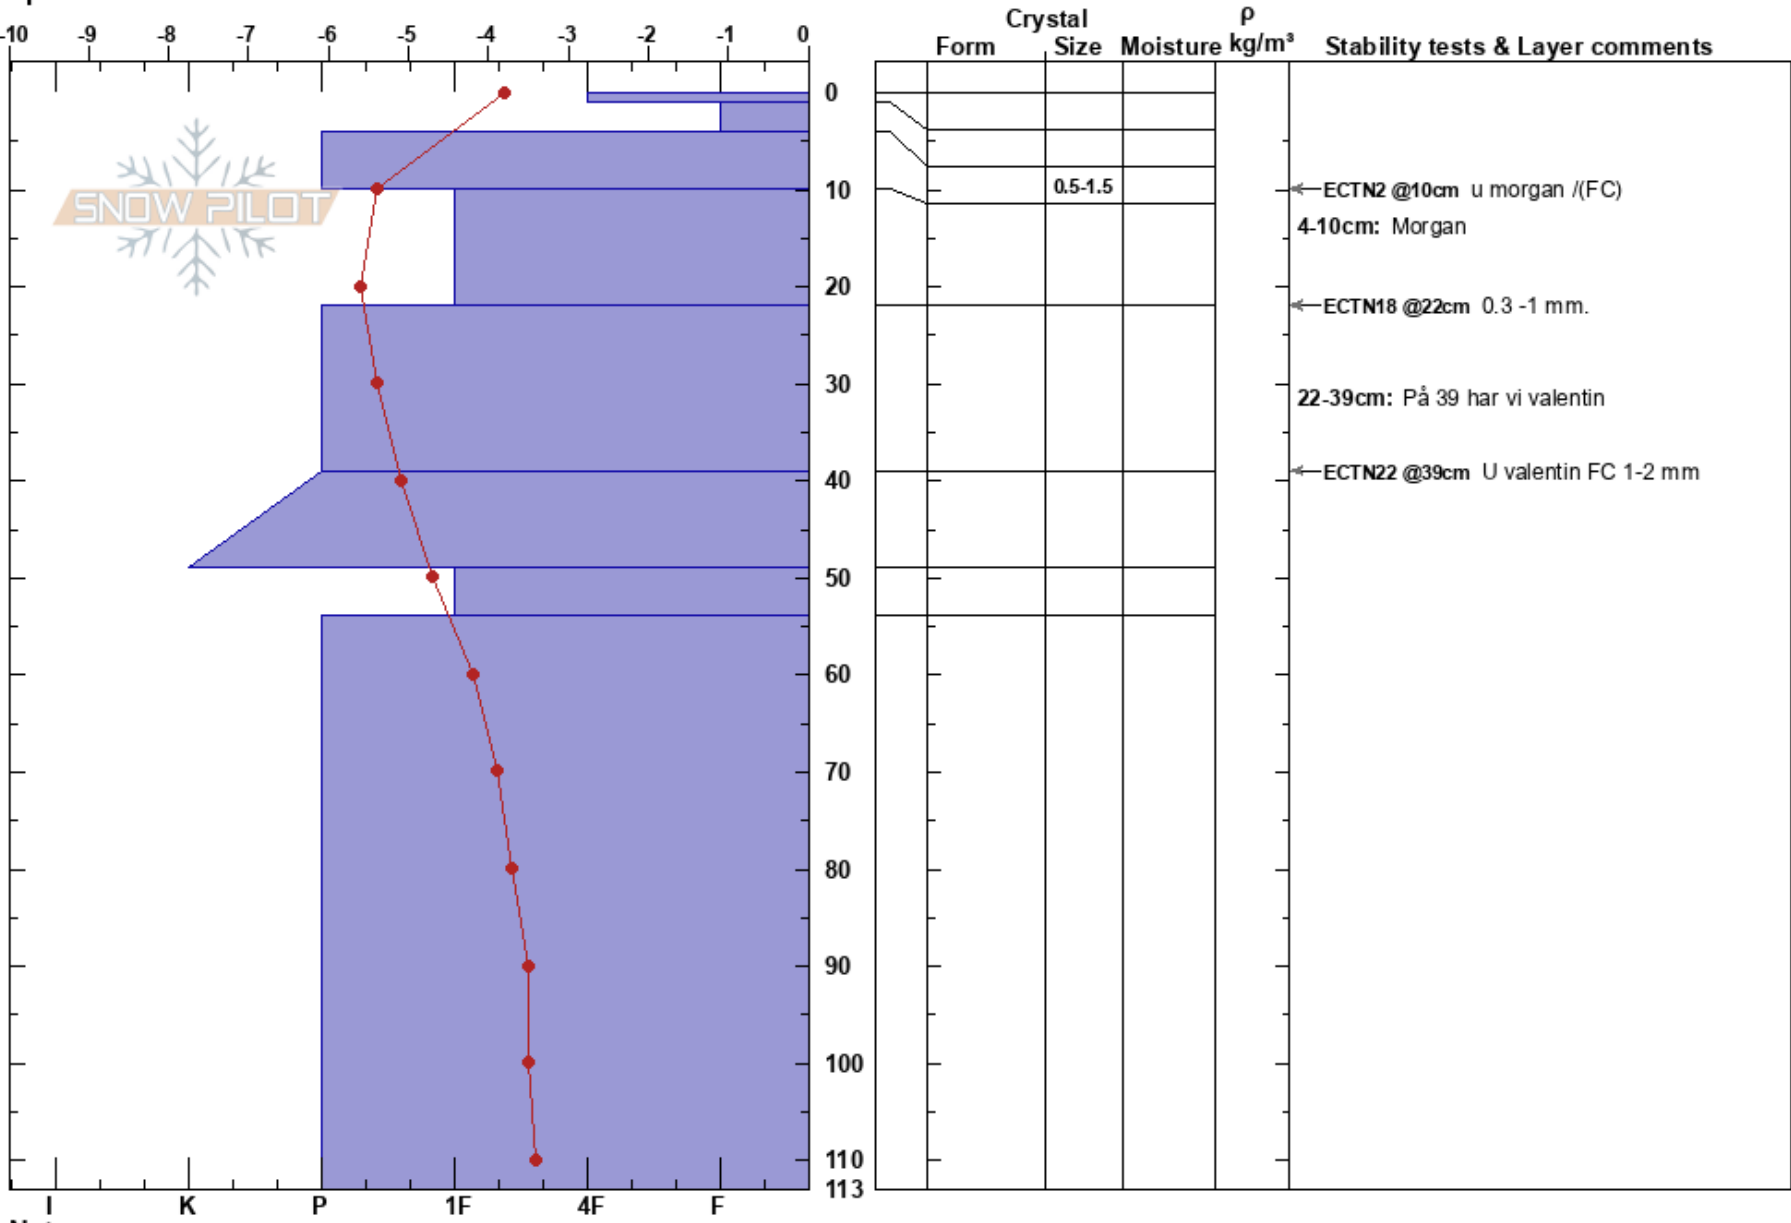

Artfjället öst 1 april
 Hemavan
 Sweden
 Elevation: 830 m
 Aspect: 95°
 Specifics:

Mojo Andersson
 01/04/2017 - 10:00
 Co-ord:
 Slope Angle: 23°
 Wind Loading:

Stability:
 Air Temperature:
 Sky Cover:
 Precipitation:
 Wind:

Layer Notes:
 4-10cm: Morgan
 22-39cm: På 39 har vi valentin

Notes: