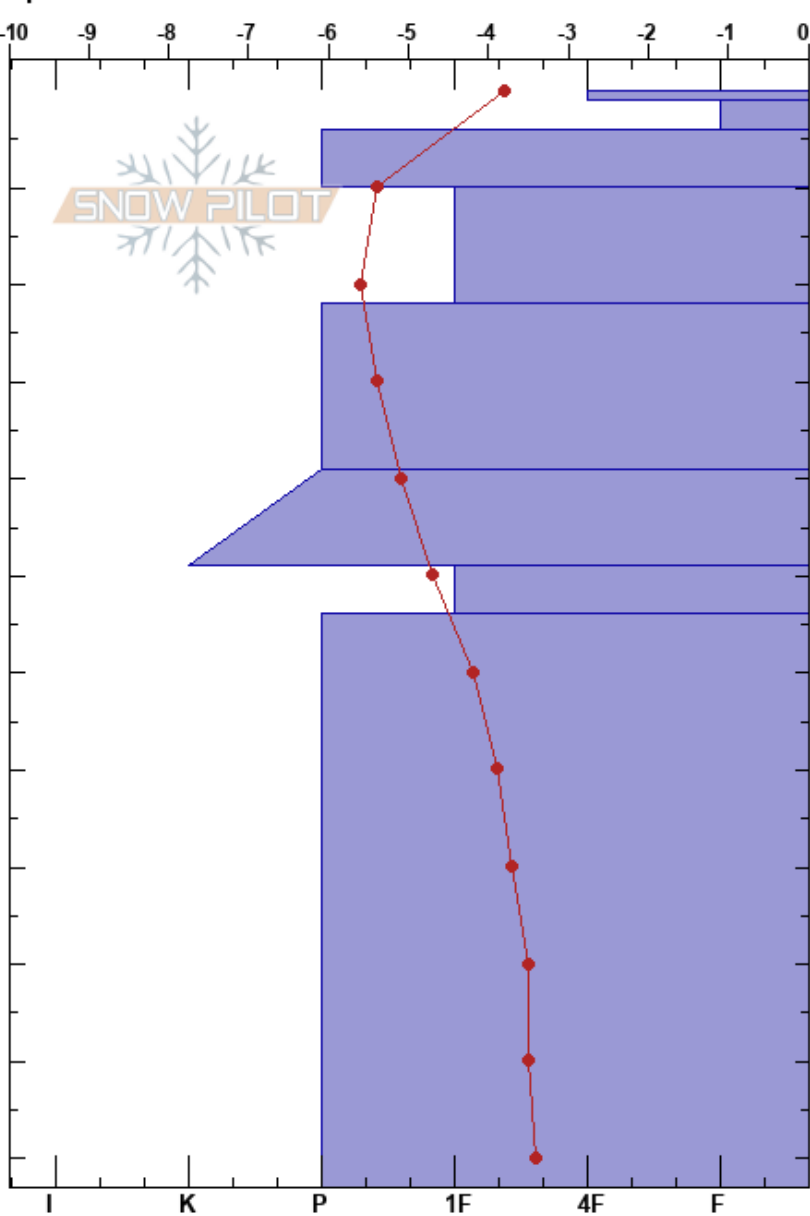

Artfjället öst 1 april
Hemavan
Sweden
Elevation: 830 m
Aspect: 95°
Specifics:

Mojo Andersson
01/04/2017 - 10:00
Co-ord:
Slope Angle: 23°
Wind Loading:

Stability:
Air Temperature:
Sky Cover:
Precipitation:
Wind:

Layer Notes:
4-10cm: Morgan
22-39cm: På 39 har vi valentin

Form	Crystal		ρ kg/m³	Stability tests & Layer comments
	Size	Moisture		
	0.5-1.5			← ECTN2 @10cm u morgan /(FC) 4-10cm: Morgan
				← ECTN18 @22cm 0.3 -1 mm.
				22-39cm: På 39 har vi valentin
				← ECTN22 @39cm U valentin FC 1-2 mm

Notes: