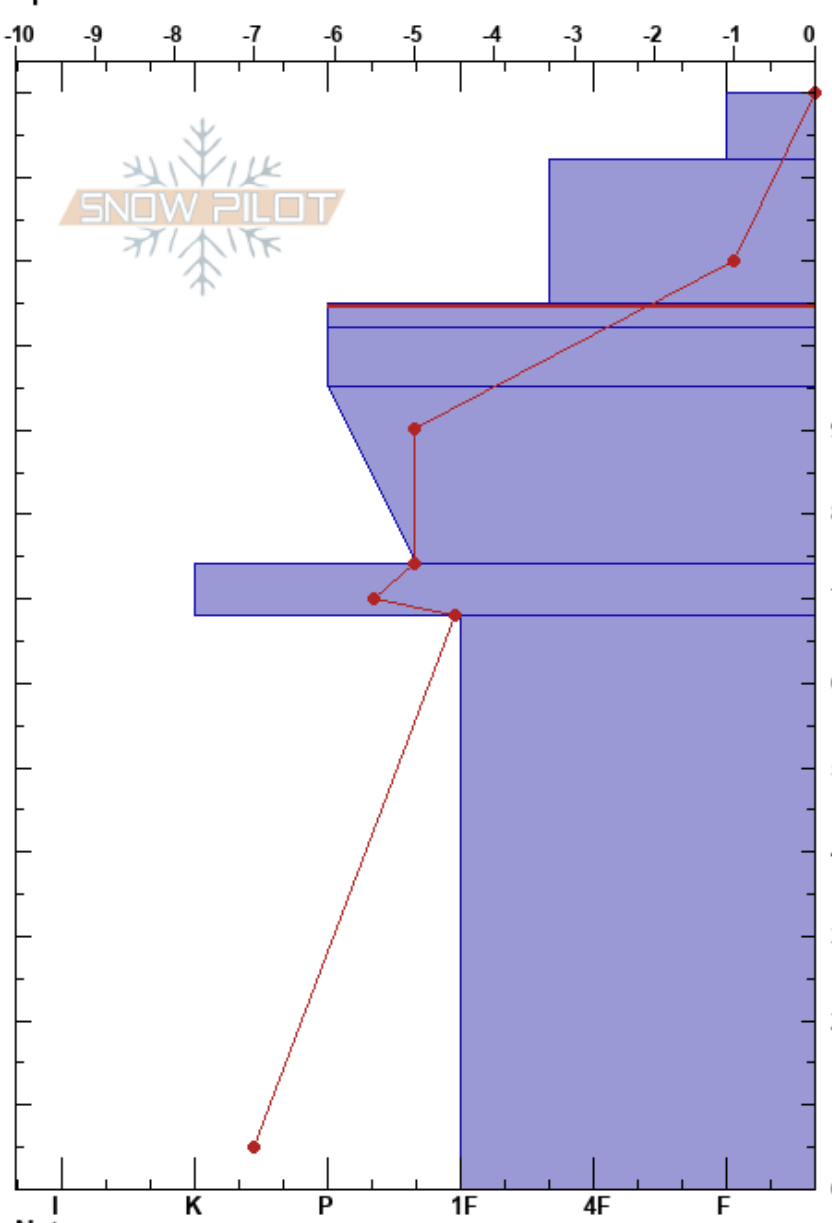

Toe of the Worthington
 Chugach Range
 AK
 Elevation: 2400 ft
 Aspect: NW
 Specifics:

Max Wittenberg
 03/31/2017 - 12:00pm
 Co-ord:
 Slope Angle: 25°
 Wind Loading: no

Stability:
 Air Temperature: 4°C
 Sky Cover: OVC
 Precipitation: S-1
 Wind: SE Calm

HS: 130
 PF: 20
 105-102cm: Problematic layer

Form	Crystal		ρ kg/m ³	Stability tests & Layer comments
	Size	Moisture		
+		M		
/		M		
-				
⊖				← ECTN26 @102cm Progressive prop
⊖ (=)				
⊖				

Notes:

I K P 1F 4F F