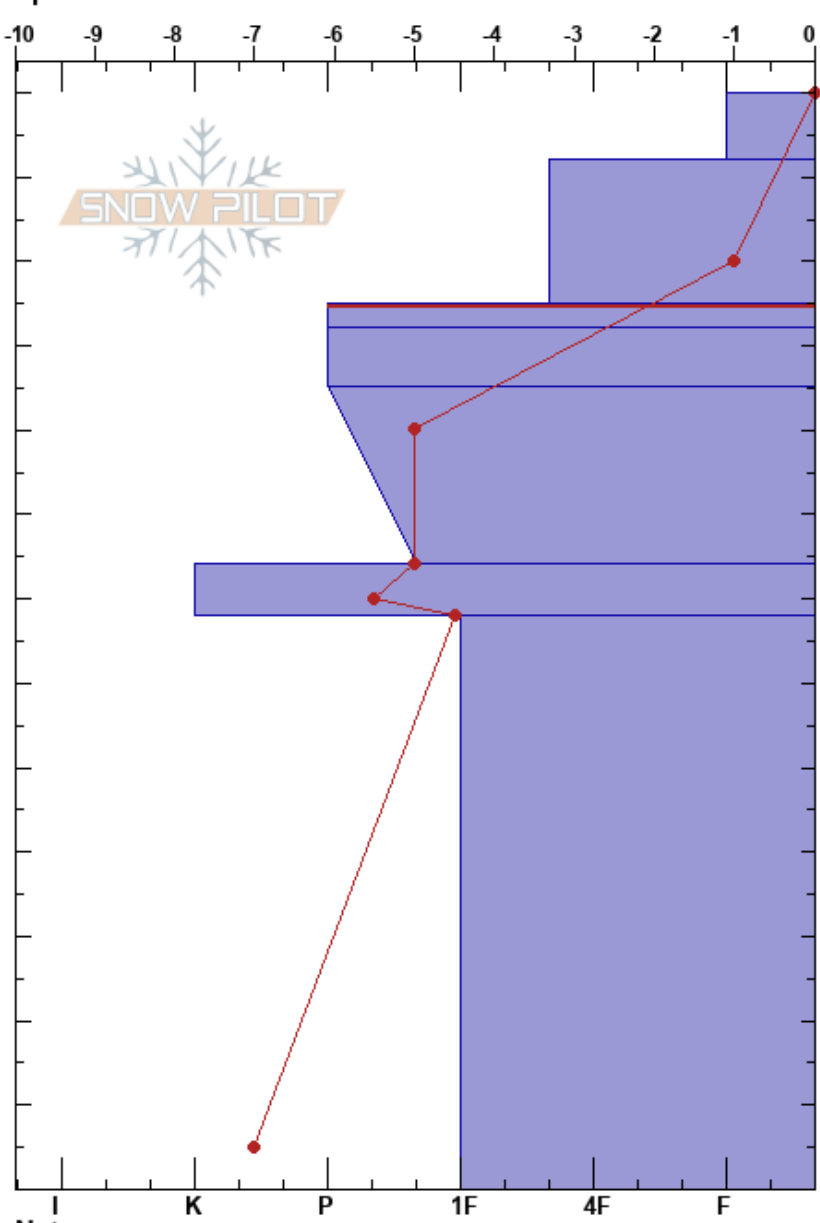

Toe of the Worthington  
 Chugach Range  
 AK  
 Elevation: 2400 ft  
 Aspect: NW  
 Specifics:

Max Wittenberg  
 03/31/2017 - 12:00pm  
 Co-ord:  
 Slope Angle: 25°  
 Wind Loading: no

Stability:  
 Air Temperature: 4°C  
 Sky Cover: OVC  
 Precipitation: S-1  
 Wind: SE Calm

HS: 130  
 PF: 20  
 105-102cm: Problematic layer

Form	Crystal		$\rho$ kg/m <sup>3</sup>	Stability tests & Layer comments
	Size	Moisture		
+		M		
/		M		
-				
⊖				←ECTN26 @102cm Progressive prop
⊖ (=)				
⊖				