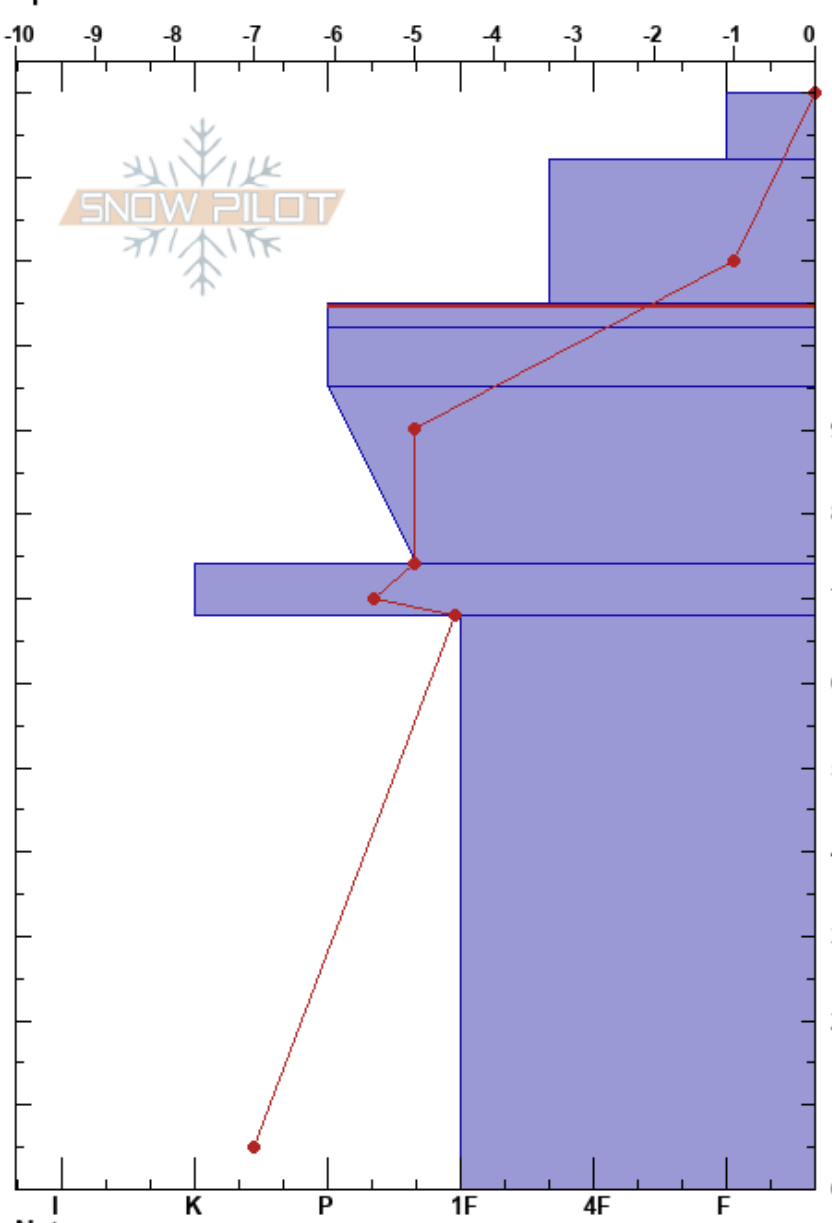

Toe of the Worthington  
 Chugach Range  
 AK  
 Elevation: 2400 ft  
 Aspect: NW  
 Specifics:

Max Wittenberg  
 03/31/2017 - 12:00pm  
 Co-ord:  
 Slope Angle: 25°  
 Wind Loading: no

Stability:  
 Air Temperature: 4°C  
 Sky Cover: OVC  
 Precipitation: S-1  
 Wind: SE Calm

HS: 130  
 PF: 20  
 105-102cm: Problematic layer

Form	Crystal		$\rho$ kg/m <sup>3</sup>	Stability tests & Layer comments
	Size	Moisture		
+		M		
/		M		
-				
⊖				←ECTN26 @102cm Progressive prop
⊖ (=)				
⊖				