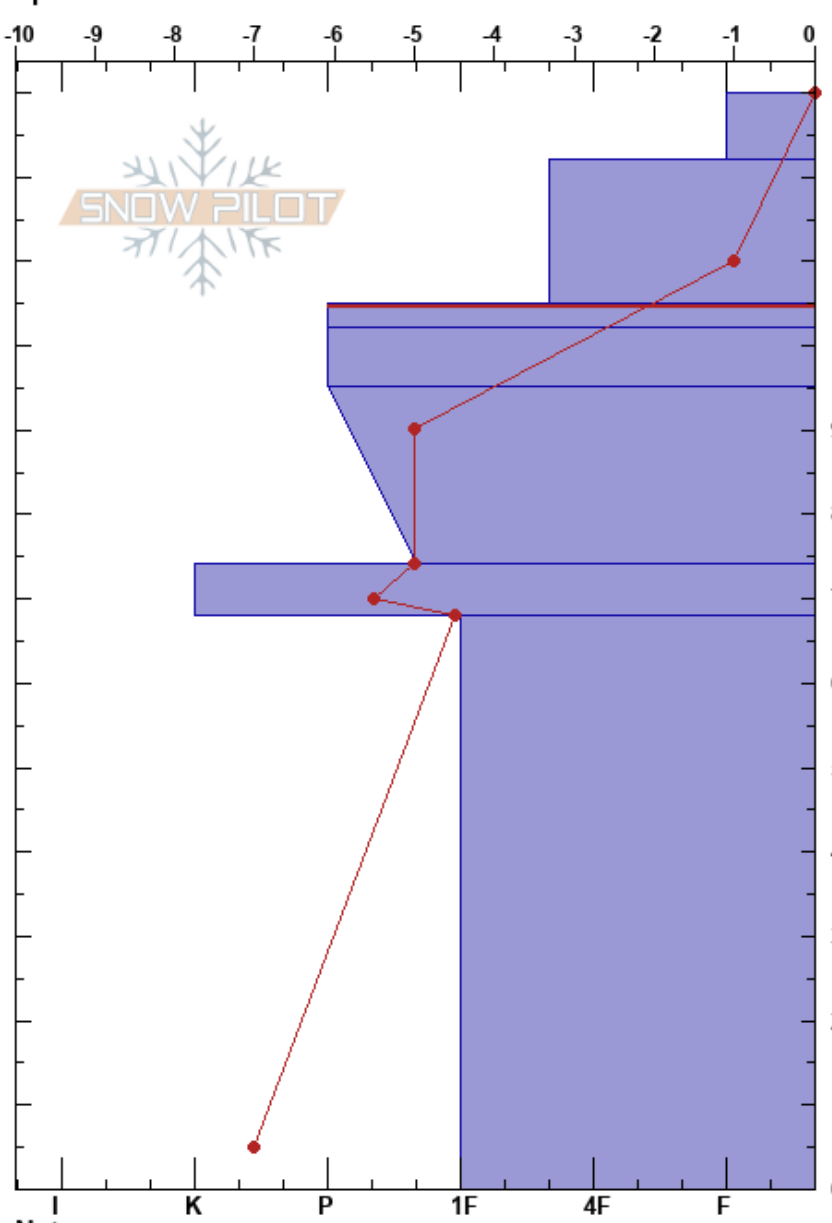

Toe of the Worthington
 Chugach Range
 AK
 Elevation: 2400 ft
 Aspect: NW
 Specifics:

Max Wittenberg
 03/31/2017 - 12:00pm
 Co-ord:
 Slope Angle: 25°
 Wind Loading: no

Stability:
 Air Temperature: 4°C
 Sky Cover: OVC
 Precipitation: S-1
 Wind: SE Calm

HS: 130
 PF: 20
 105-102cm: Problematic layer

Form	Crystal		ρ kg/m ³	Stability tests & Layer comments
	Size	Moisture		
+		M		
/		M		
-				
⊖				←ECTN26 @102cm Progressive prop
⊖ (=)				
⊖				

Notes:

I K P 1F 4F F