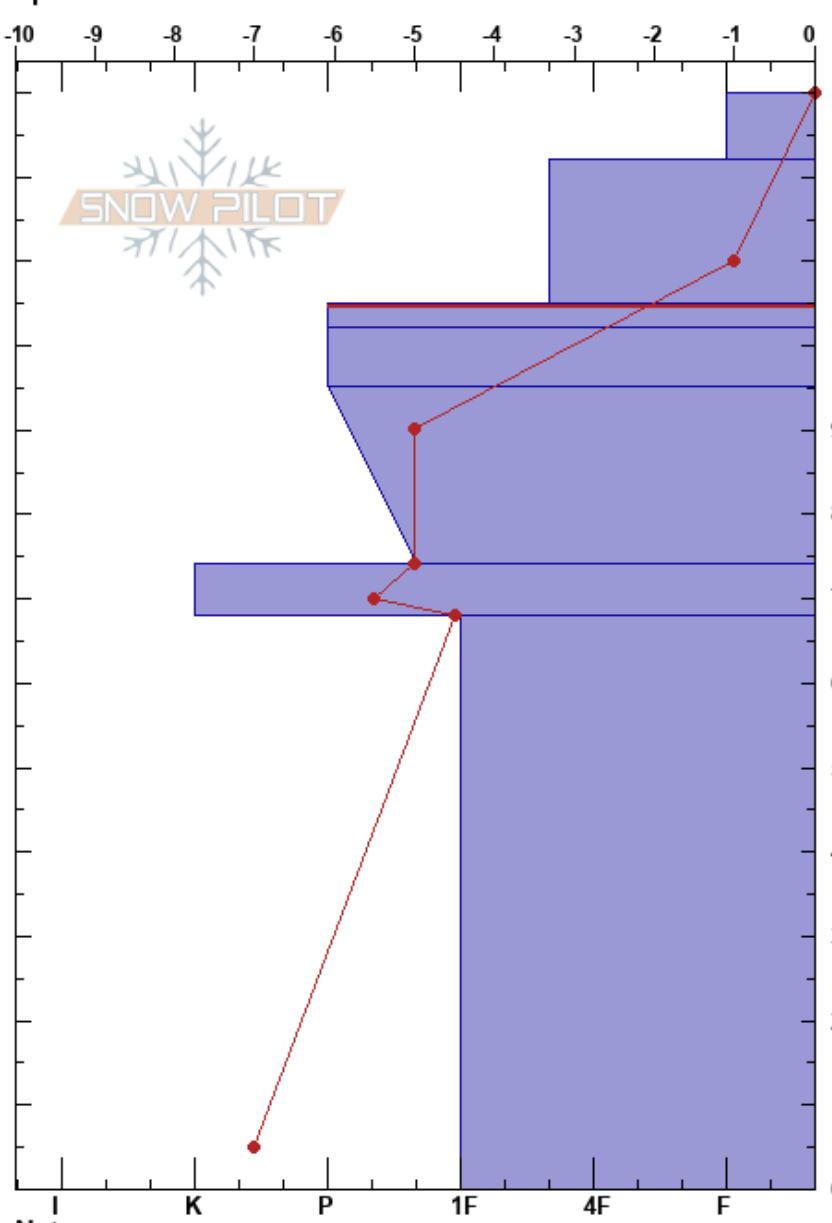

Toe of the Worthington
 Chugach Range
 AK
 Elevation: 2400 ft
 Aspect: NW
 Specifics:

Max Wittenberg
 03/31/2017 - 12:00pm
 Co-ord:
 Slope Angle: 25°
 Wind Loading: no

Stability:
 Air Temperature: 4°C
 Sky Cover: OVC
 Precipitation: S-1
 Wind: SE Calm

HS: 130
 PF: 20
 105-102cm: Problematic layer

Form	Crystal		ρ kg/m ³	Stability tests & Layer comments
	Size	Moisture		
+		M		
/		M		
-				
⊖				← ECTN26 @102cm Progressive prop
⊖ (=)				
⊖				

Notes: