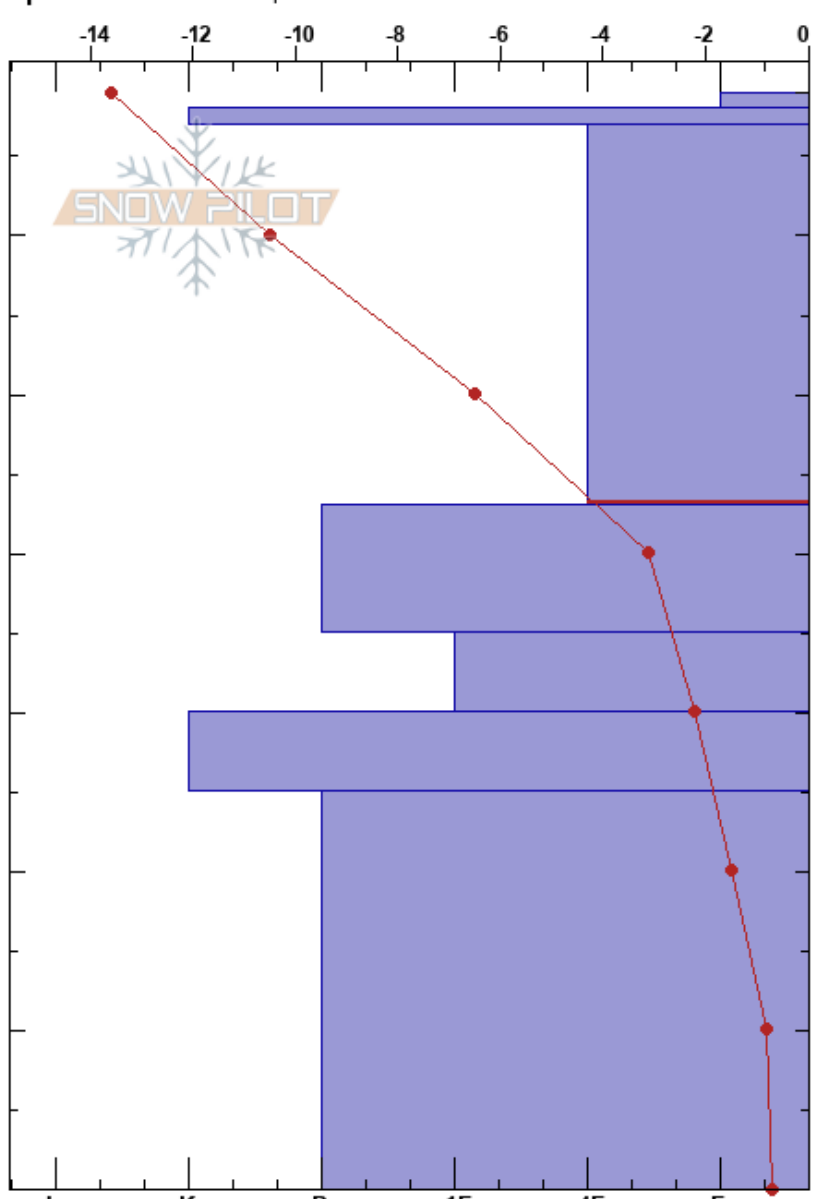

viote del bondone
Trentino Alto Adige
Italy

Alex Cappelletti
18/12/2020 - 09:00
Co-ord: 32T 657882E 5097896N
Slope Angle: 5°
Wind Loading:

Stability:
Air Temperature: -5.7°C
Sky Cover: CLR
Precipitation: NO
Wind: Calm

HS:69
67-43cm: Problematic layer

Elevation: 1561 m
Aspect: S

Specifics: We skied slope

Form	Crystal		Moisture	ρ kg/m ³	Stability tests & Layer comments
	Size				
V	2-4		D		
-			D		
•	0.5-2		D		
♡	2-3		D		← ECTN25 @45cm
•	0.5-1		D		
☼	2-3		D		
•	0.3-0.5		D		

Notes: dry grass at the base of pit