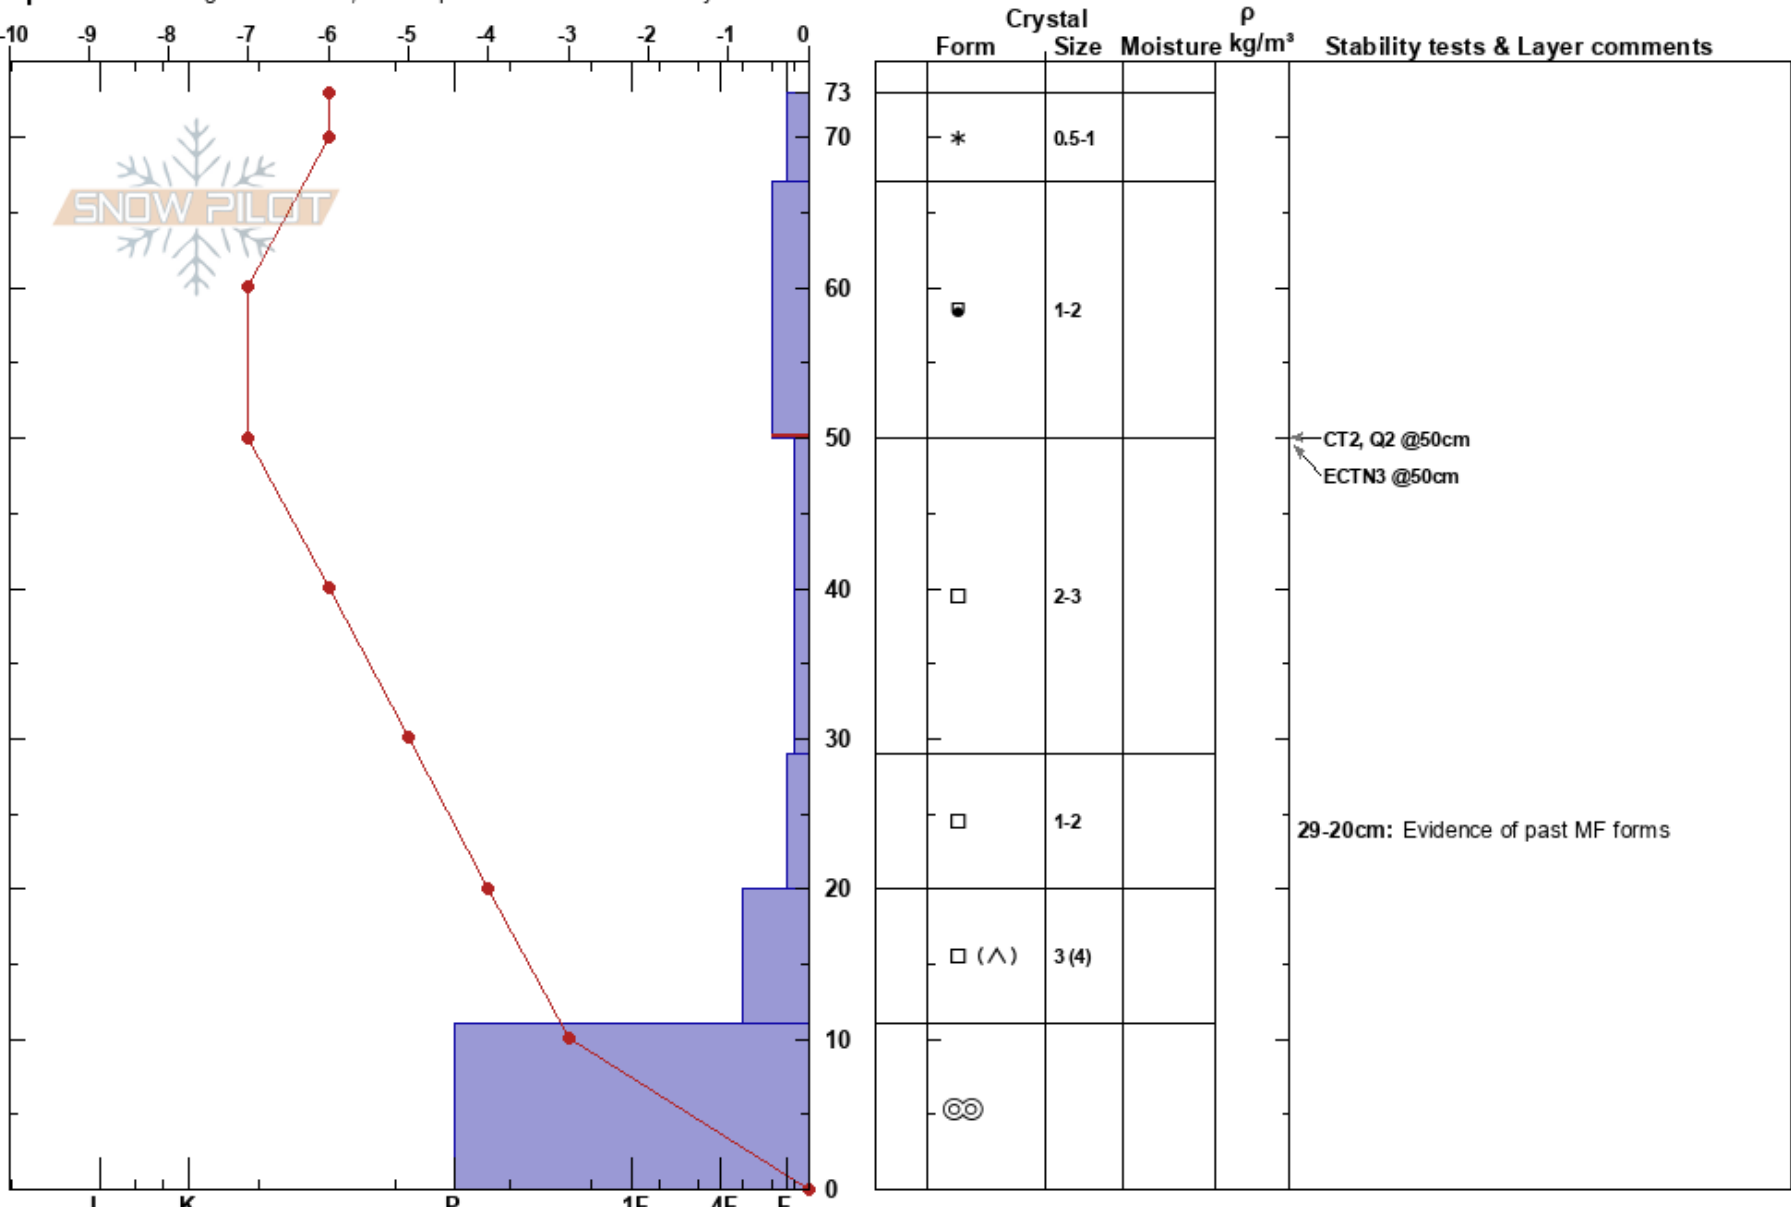

YC Stumpfam Headwall
 Madison Range-N
 MT
 Elevation: 8987 ft
 Aspect: 5°
 Specifics: Pit dug in a Ski Area; Pit is representative of backcountry

Griffin Dittmar
 12/17/2020 - 1:45pm
 Co-ord: 45.23736N, -111.44470W
 Slope Angle: 34°
 Wind Loading: no

Stability:
 Air Temperature: -6°C
 Sky Cover: OVC
 Precipitation: S-1
 Wind: SW Light Breeze

HS: 73
 PF: 72
 PS: 33
 Layer Notes:
 67-50cm: Problematic layer
 29-20cm: Evidence of past MF forms

Notes: Pit dug by; Zach Scheunemann, Griffin Dittmar, Lindsay Wichman, Travis Royer inside ski area boundary in closed terrain.