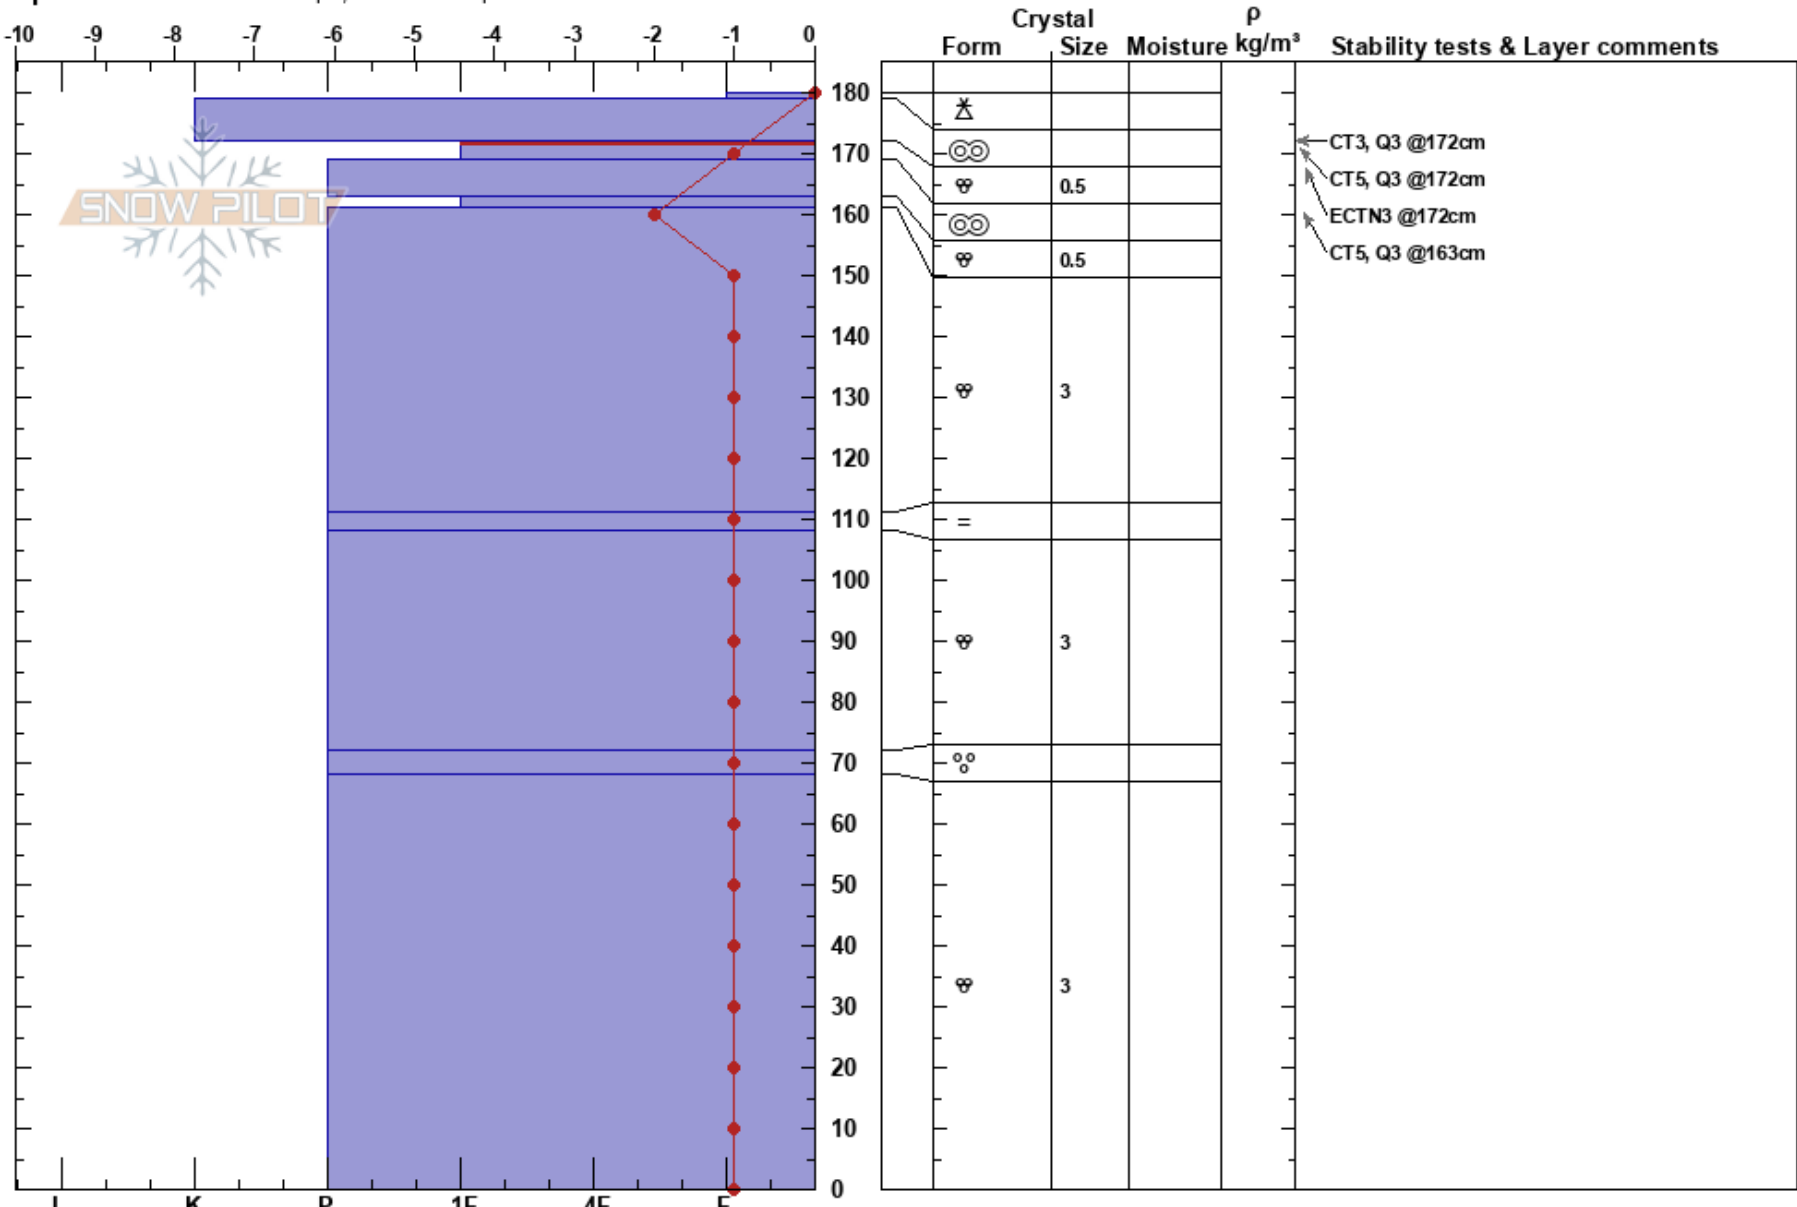

Boulder Creek  
 Bitterroot  
 ID  
 Elevation: 6000 ft  
 Aspect: 260°  
 Specifics: Ski tracks on slope; We skied slope

Melissa Hendrickson  
 03/30/2017 - 1:00pm  
 Co-ord: 47.44115N, -115.79232W  
 Slope Angle: 31°  
 Wind Loading: no

Stability: Good  
 Air Temperature: 2°C  
 Sky Cover: OVC  
 Precipitation: NO  
 Wind: SW Light Breeze

HS: 180  
 PS: 8  
 172-169cm: Problematic layer

**Notes:** Extensive cornice build up on east and north east facing slopes, evidence of them breaking from earlier this week as well as wet slides from throughout the week. Active pinwheels observed late in the day today.