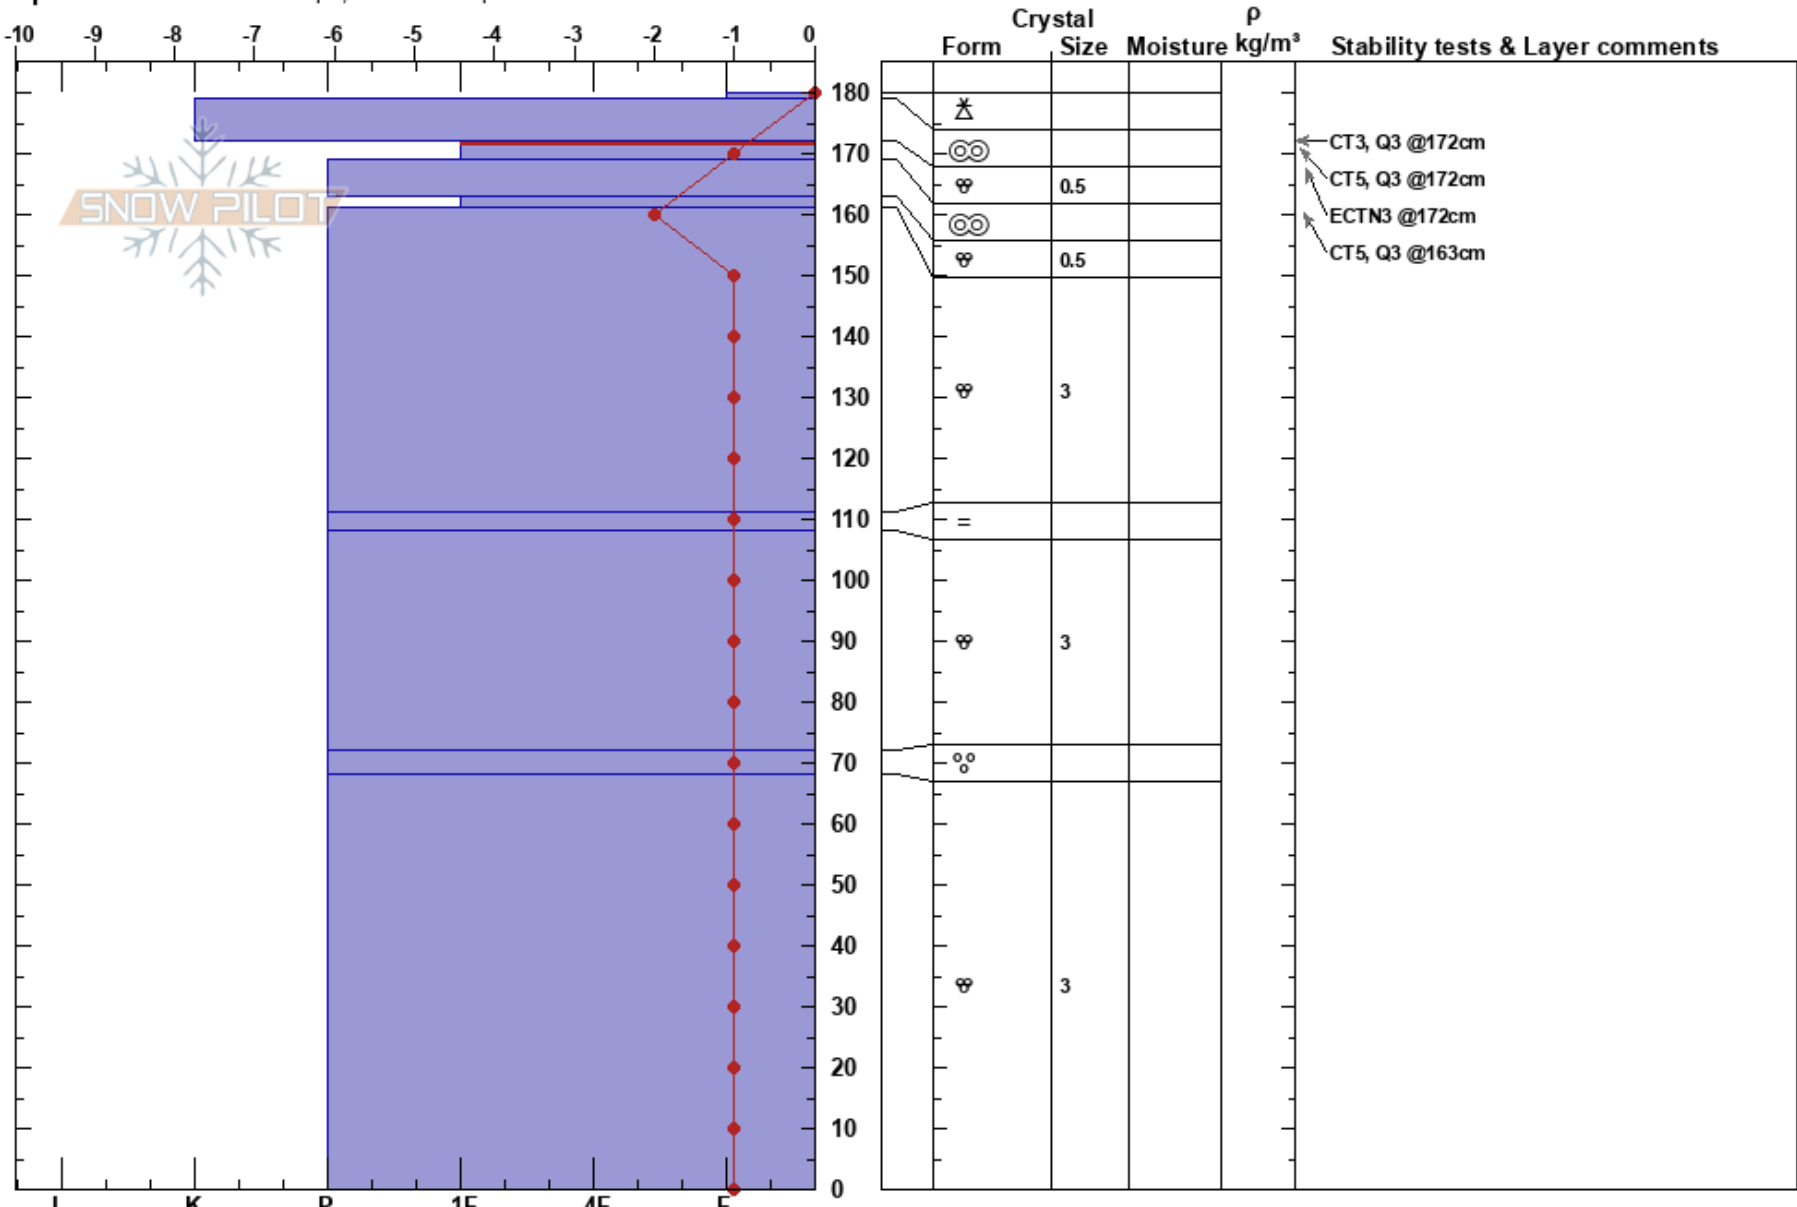

Boulder Creek
 Bitterroot
 ID
 Elevation: 6000 ft
 Aspect: 260°
 Specifics: Ski tracks on slope; We skied slope

Melissa Hendrickson
 03/30/2017 - 1:00pm
 Co-ord: 47.44115N, -115.79232W
 Slope Angle: 31°
 Wind Loading: no

Stability: Good
 Air Temperature: 2°C
 Sky Cover: OVC
 Precipitation: NO
 Wind: SW Light Breeze

HS: 180
 PS: 8
 172-169cm: Problematic layer

Notes: Extensive cornice build up on east and north east facing slopes, evidence of them breaking from earlier this week as well as wet slides from throughout the week. Active pinwheels observed late in the day today.