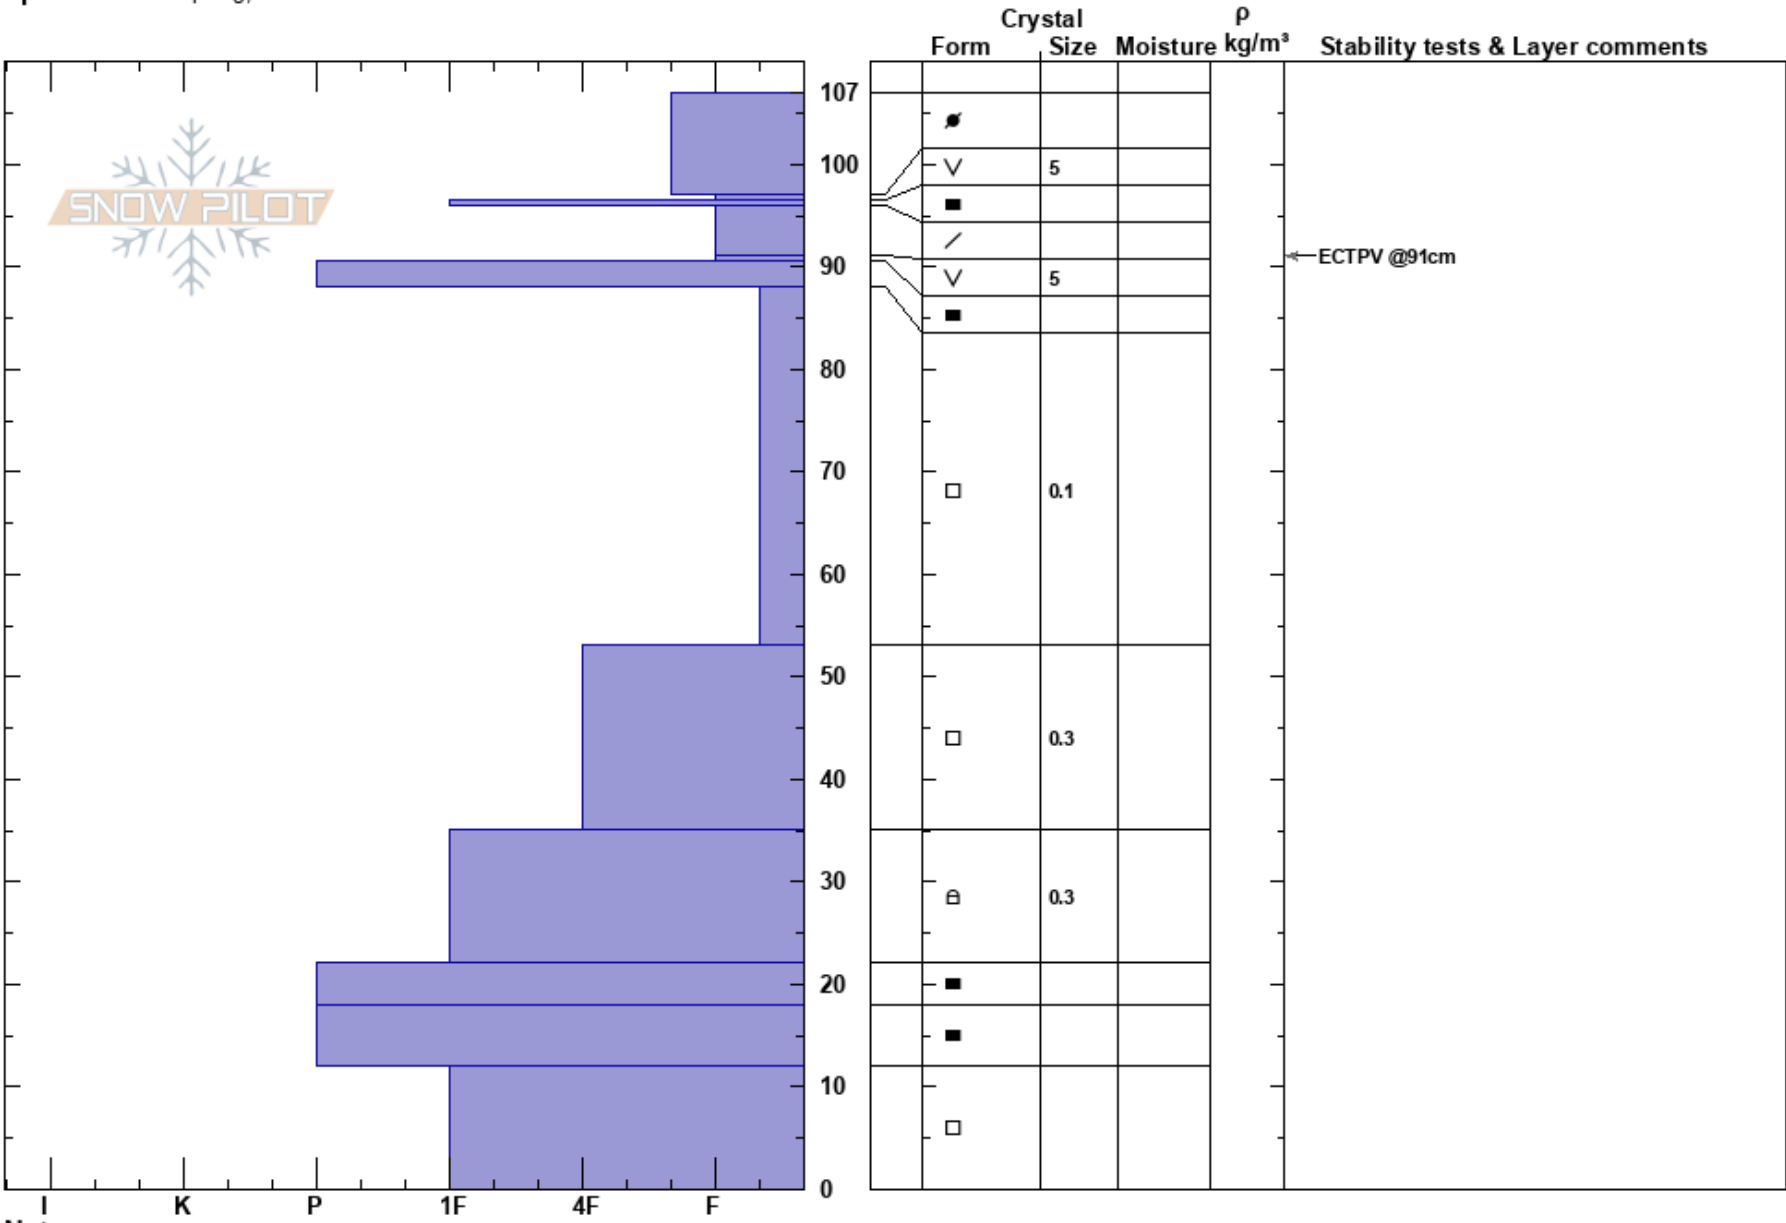

Sheep Mountain
 Rattlesnake Mtns
 MT
Elevation: 7304 ft
Aspect: 32°
Specifics: Collapsing, localized

Ben Schmidt
 12/16/2020 - 1:45pm
Co-ord: 46.94726N, -113.80344W
Slope Angle: 25°
Wind Loading: yes

Stability:
Air Temperature: -6°C
Sky Cover: SCT
Precipitation: NO
Wind: NW Light Breeze

HS: 107
PF: 40
PS: 10
Layer Notes:
 91-90.5cm: Problematic layer

Notes: