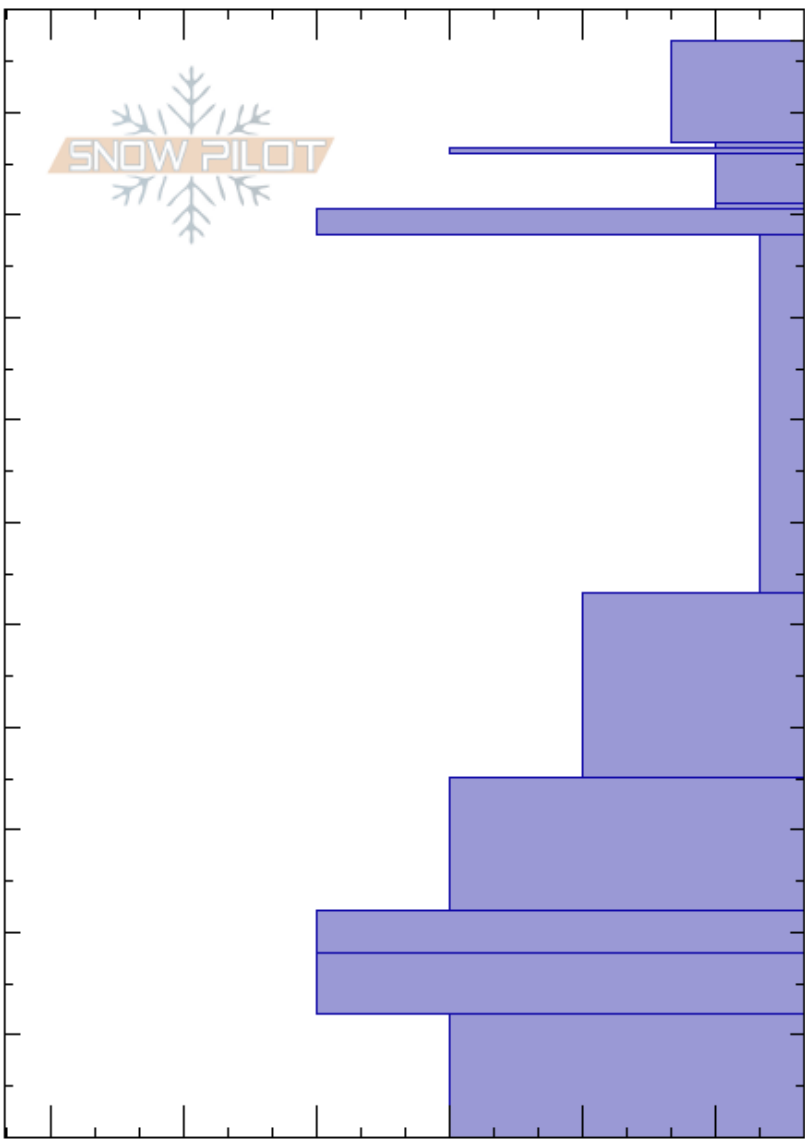

Sheep Mountain
 Rattlesnake Mtns
 MT
Elevation: 7304 ft
Aspect: 32°
Specifics: Collapsing, localized

Ben Schmidt
 12/16/2020 - 1:45pm
Co-ord: 46.94726N, -113.80344W
Slope Angle: 25°
Wind Loading: yes

Stability:
Air Temperature: -6°C
Sky Cover: SCT
Precipitation: NO
Wind: NW Light Breeze

HS: 107
PF: 40
PS: 10
Layer Notes:
 91-90.5cm: Problematic layer

Crystal Form	Crystal Size	Moisture	ρ kg/m ³	Stability tests & Layer comments
■				
∨	5			
■				
/				
∨	5			← ECTPV @91cm
■				
□	0.1			
□	0.3			
⊖	0.3			
■				
■				
□				