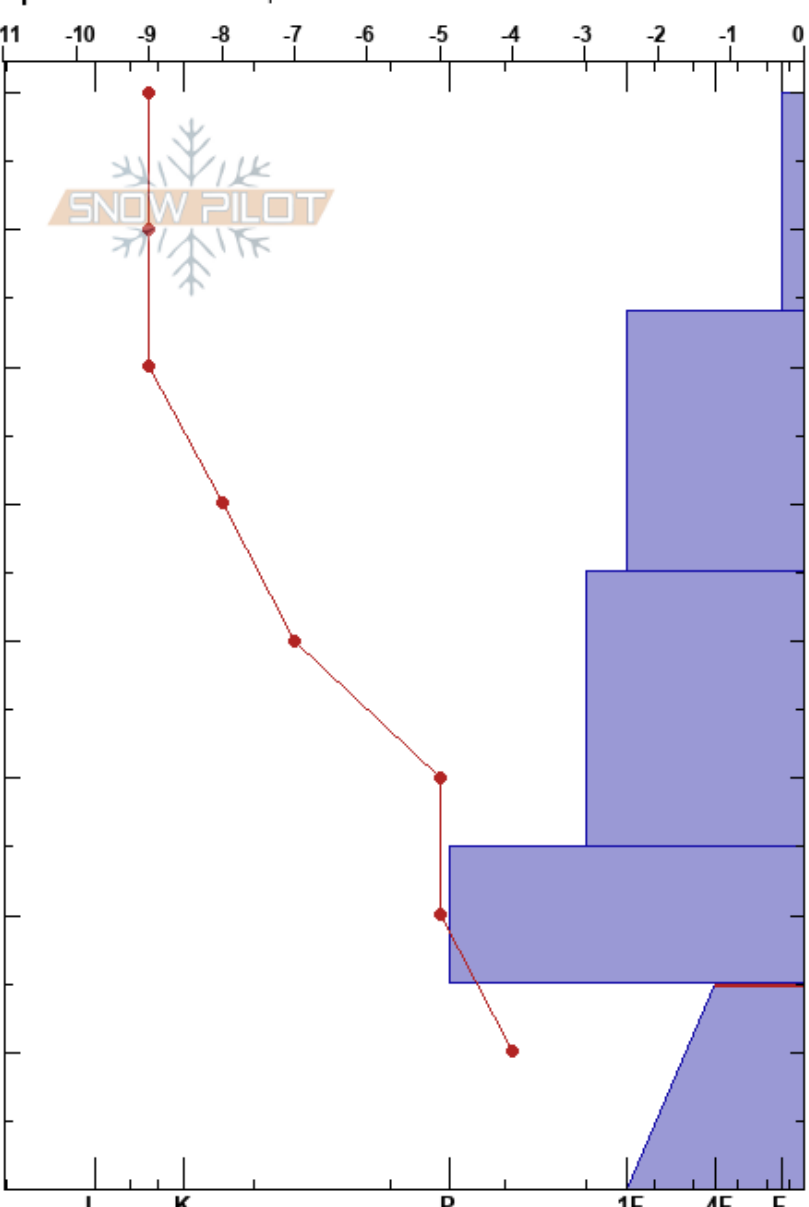

Below Ramp Area  
 Bridger Range  
 MT  
 Elevation: 2315 m  
 Aspect: E  
 Specifics: We skied slope

Owen Miller  
 12/15/2020 - 3:00pm  
 Co-ord: 45.82751N, -110.92611W  
 Slope Angle: 15°  
 Wind Loading: no

Stability: Good  
 Air Temperature:  
 Sky Cover: BKN  
 Precipitation: S1  
 Wind: S Light Breeze

HS:80  
 Layer Notes:  
 15-0cm: Problematic layer

Form	Crystal		$\rho$ kg/m <sup>3</sup>	Stability tests & Layer comments
	Size	Moisture		
/	0.5-1	D		
•	1	D		
•	1	D		
•	1.5	D		
☐	(2)	D		