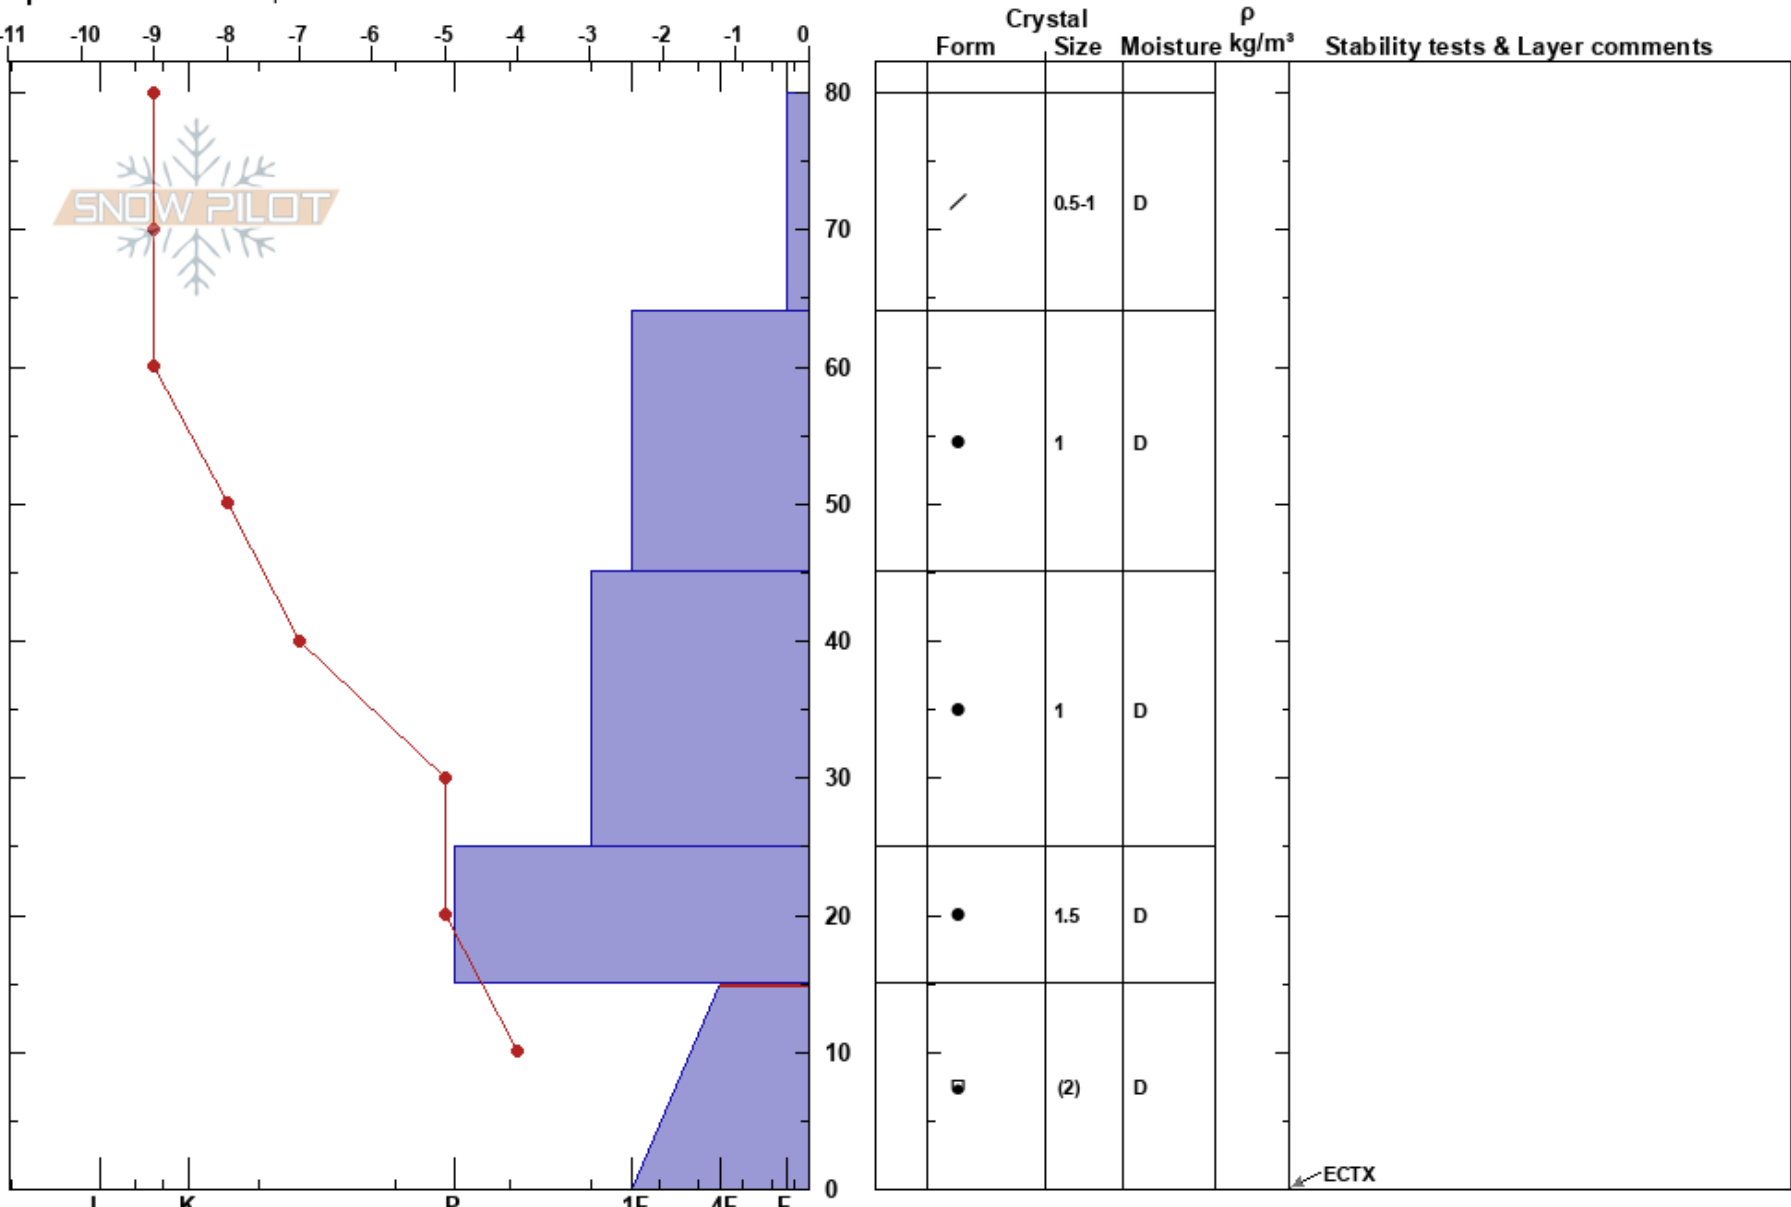

Below Ramp Area
 Bridger Range
 MT
 Elevation: 2315 m
 Aspect: E
 Specifics: We skied slope

Owen Miller
 12/15/2020 - 3:00pm
 Co-ord: 45.82751N, -110.92611W
 Slope Angle: 15°
 Wind Loading: no

Stability: Good HS:80
 Air Temperature:
 Sky Cover: BKN
 Precipitation: S1
 Wind: S Light Breeze
 Layer Notes:
 15-0cm: Problematic layer