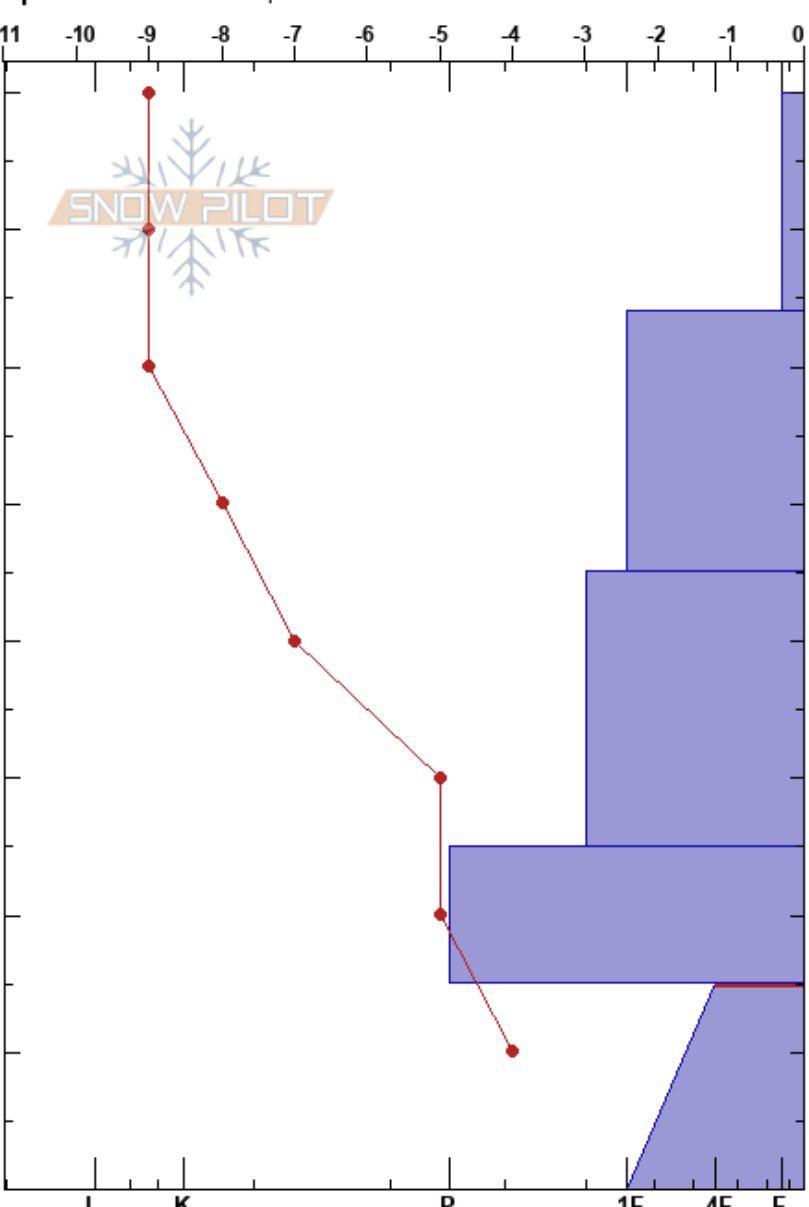

Below Ramp Area  
 Bridger Range  
 MT  
 Elevation: 2315 m  
 Aspect: E  
 Specifics: We skied slope

Owen Miller  
 12/15/2020 - 3:00pm  
 Co-ord: 45.82751N, -110.92611W  
 Slope Angle: 15°  
 Wind Loading: no

Stability: Good  
 Air Temperature:  
 Sky Cover: BKN  
 Precipitation: S1  
 Wind: S Light Breeze

HS:80  
 Layer Notes:  
 15-0cm: Problematic layer

Form	Crystal		Moisture	$\rho$ kg/m <sup>3</sup>	Stability tests & Layer comments
	Size				
/	0.5-1		D		
•	1		D		
•	1		D		
•	1.5		D		
☐	(2)		D		