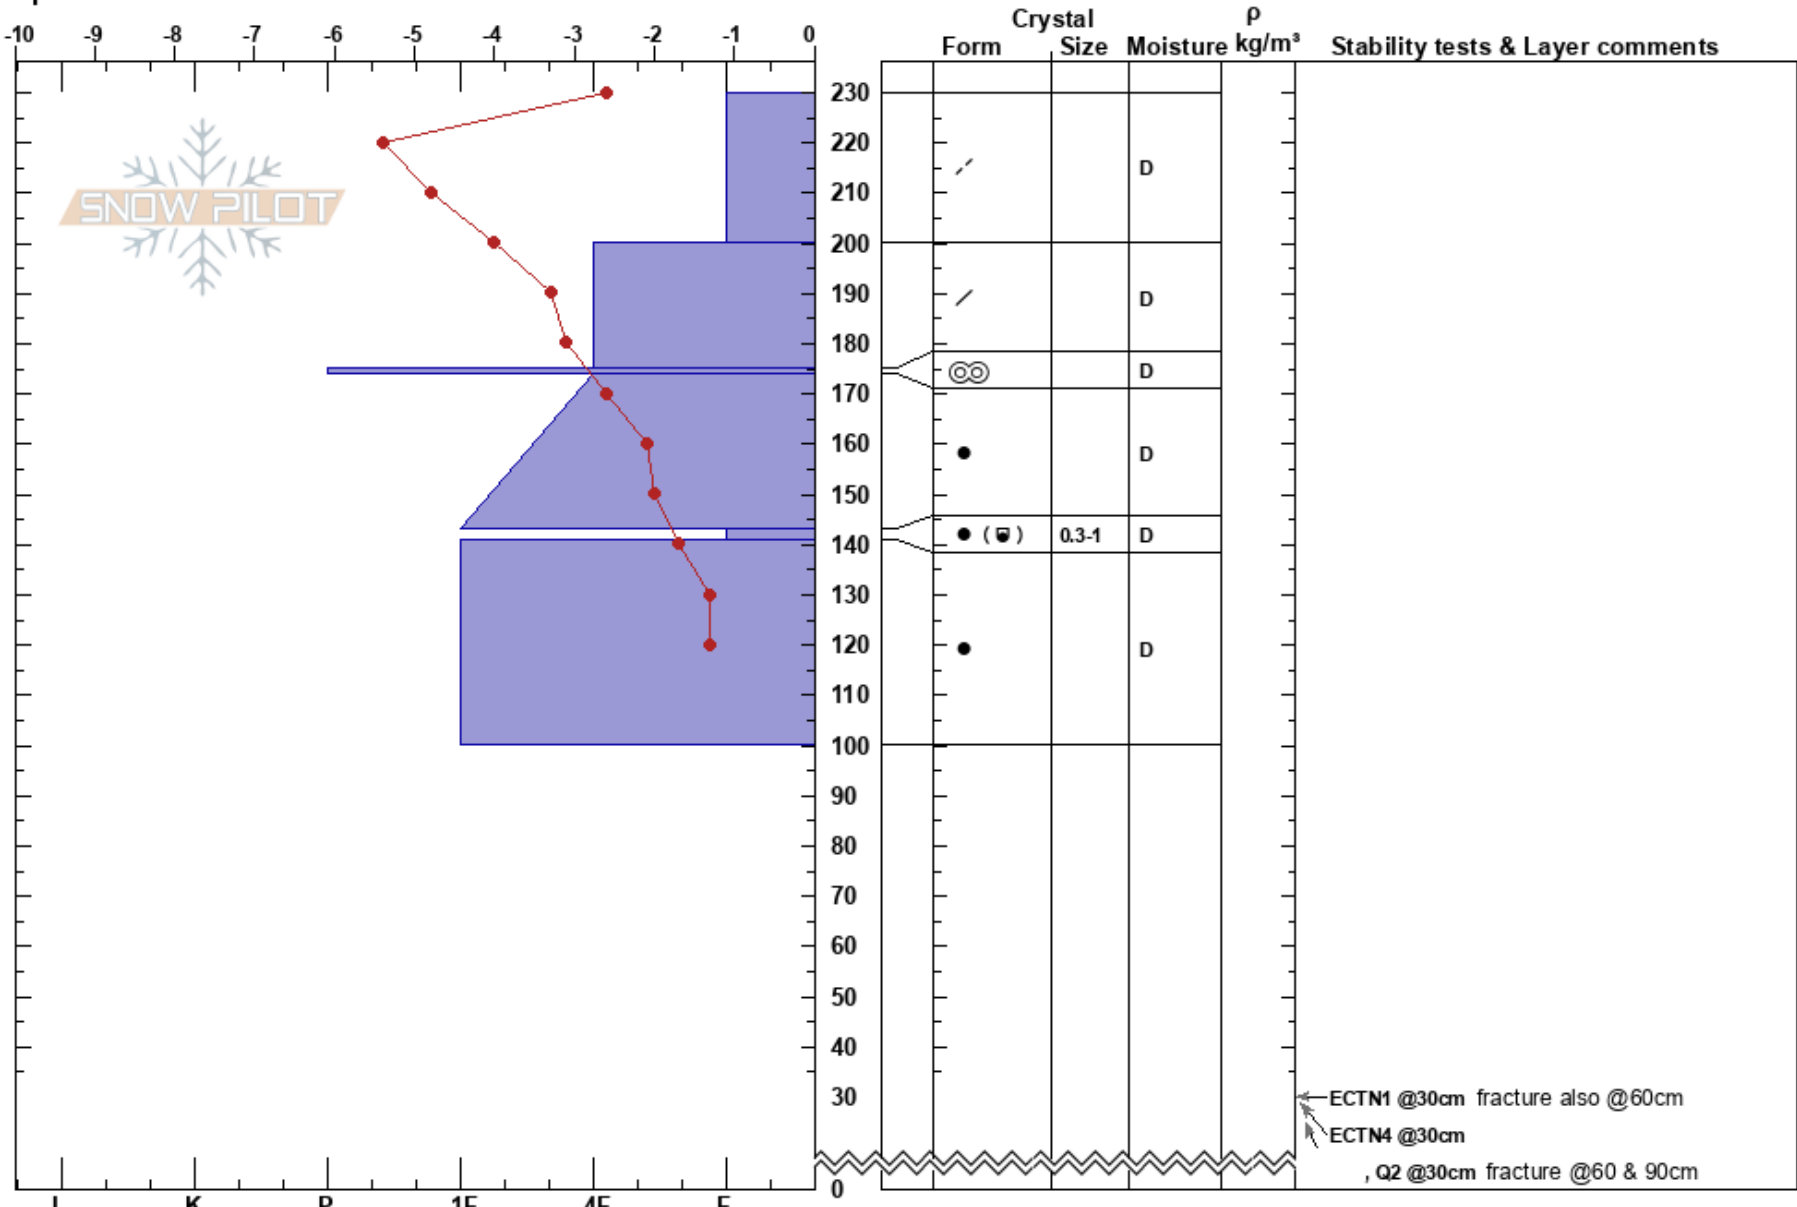

Nordfjellet 400
 Ringvassøya
 Norway
 Elevation: 370 m
 Aspect: 150°
 Specifics:

Harvey Goodwin
 30/03/2017 - 10:20
 Co-ord: 69.84290N, 19.28900E
 Slope Angle: 25°
 Wind Loading: yes

Stability: **HS:230** **Layer Notes:**
 Air Temperature: **PS: 20** 230-200cm: Problematic layer
 Sky Cover:
 Precipitation: S2
 Wind: NW Strong

Notes: precipitation snow mixed with hail