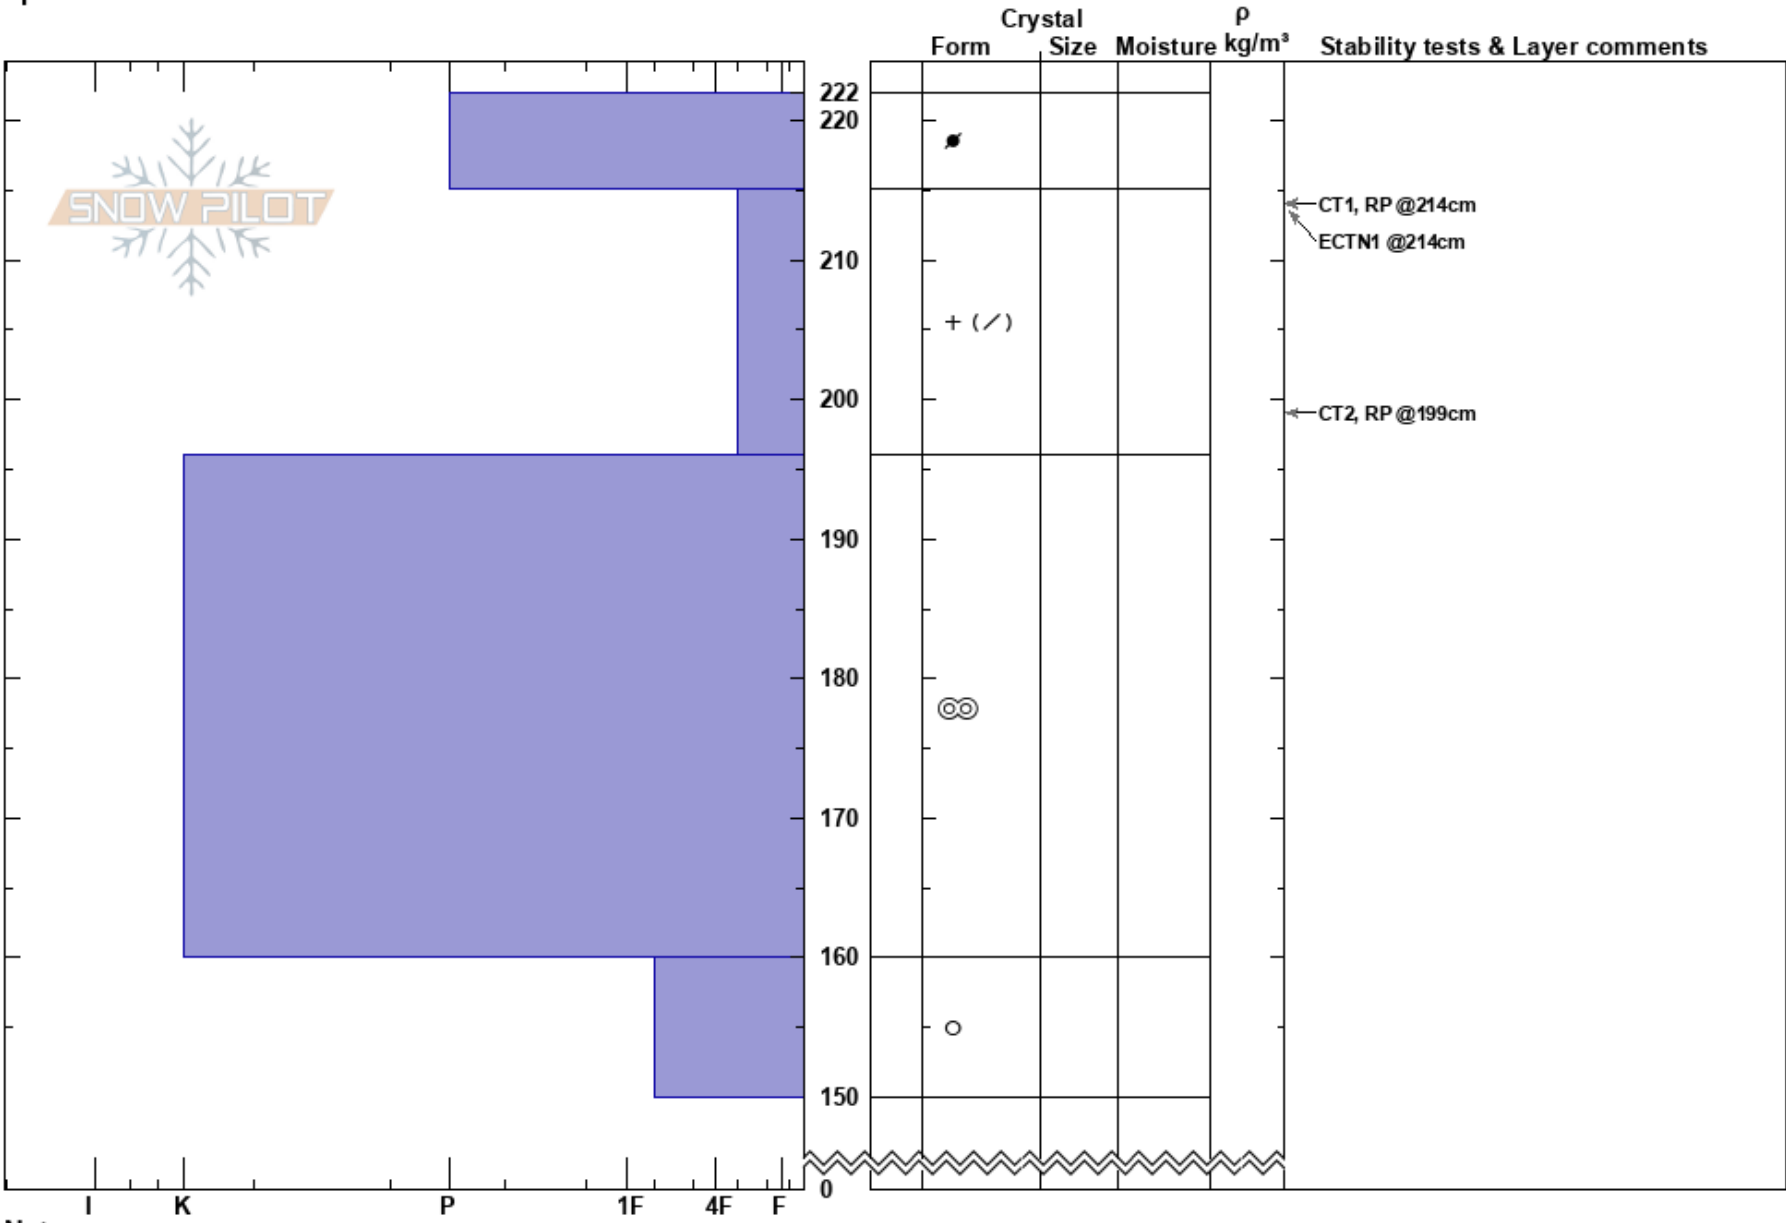

Buffalo Mountain
 Gore Range
 CO
 Elevation: 11800 ft
 Aspect: 160°
 Specifics:

Jason Konigsberg
 03/29/2017 - 1:00pm
 Co-ord: 39.61821N, -106.13440W
 Slope Angle: 32°
 Wind Loading:

Stability:
 Air Temperature:
 Sky Cover: FEW
 Precipitation: NO
 Wind:

HS:222

Layer Notes:

Notes: