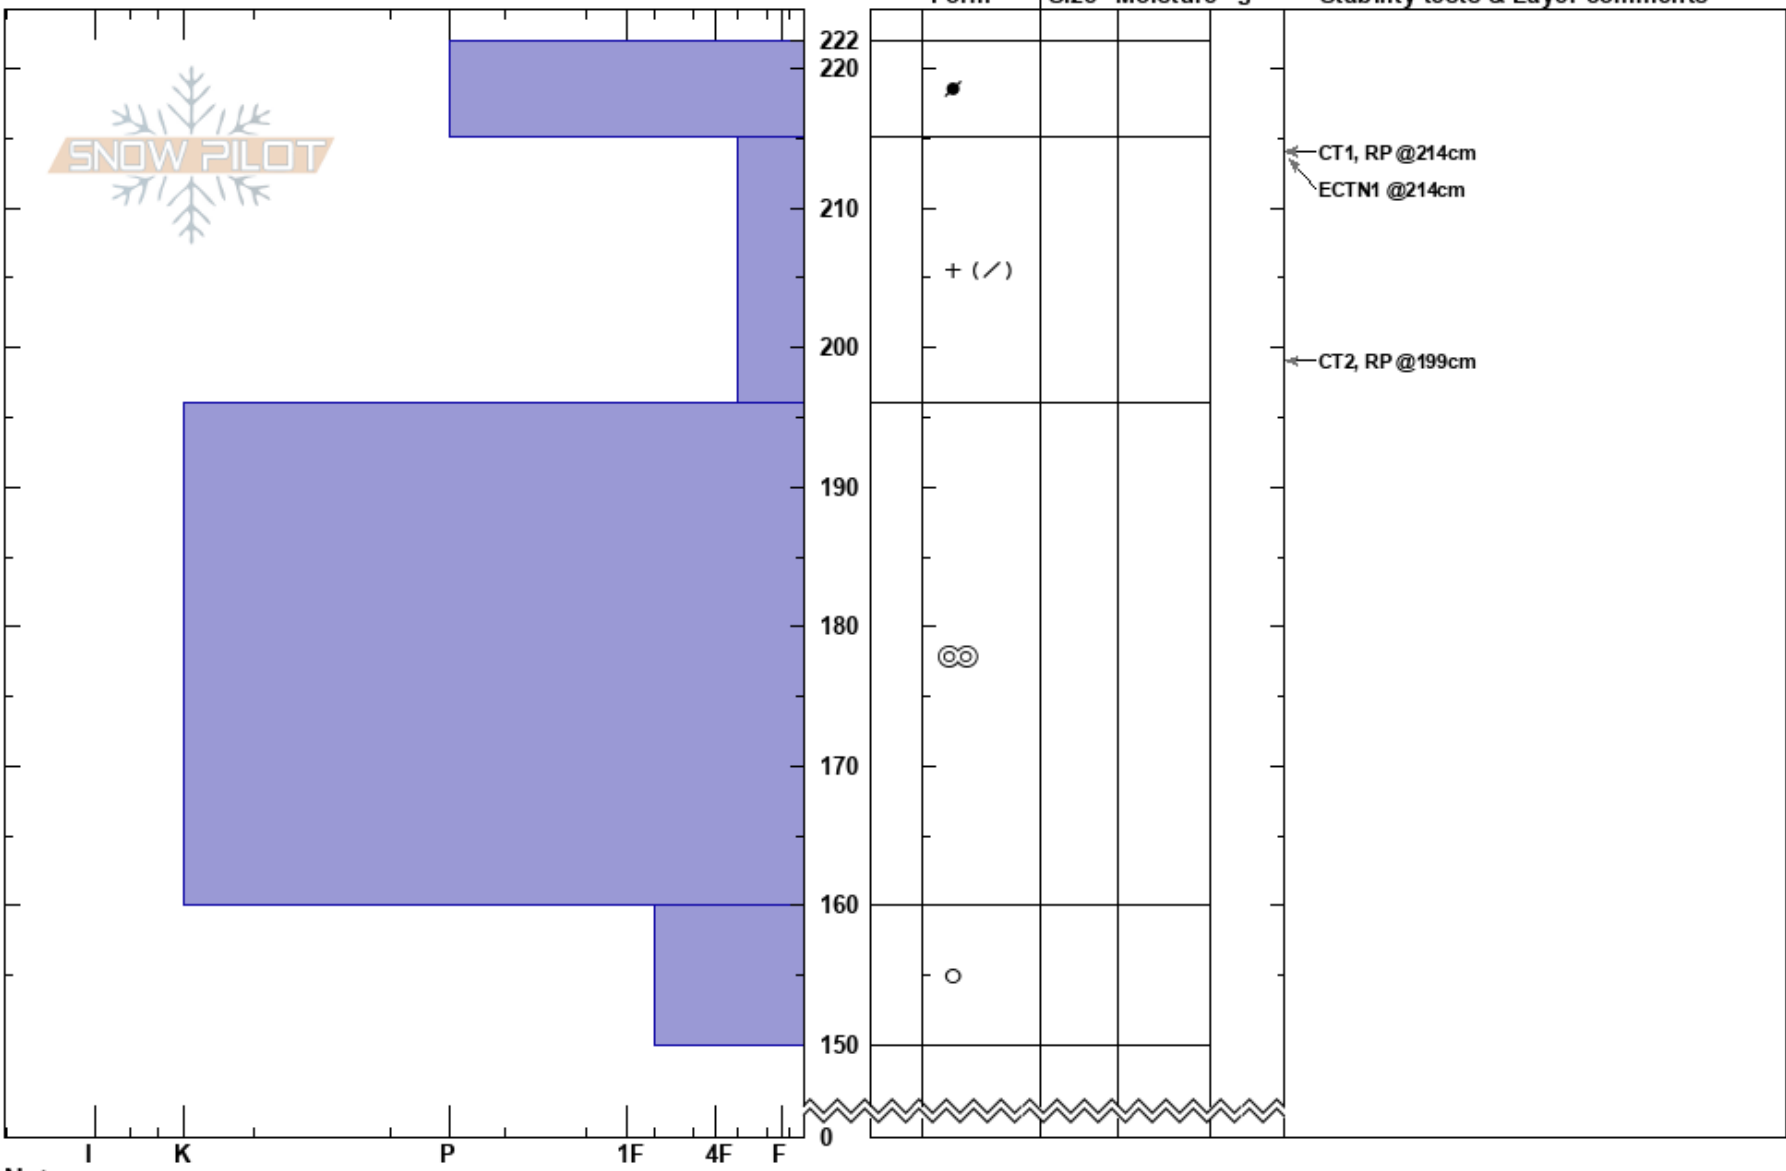

Buffalo Mountain
Gore Range
CO
Elevation: 11800 ft
Aspect: 160°
Specifics:

Jason Konigsberg
03/29/2017 - 1:00pm
Co-ord: 39.61821N, -106.13440W
Slope Angle: 32°
Wind Loading:

Stability:
Air Temperature:
Sky Cover: FEW
Precipitation: NO
Wind:
HS:222
Layer Notes: