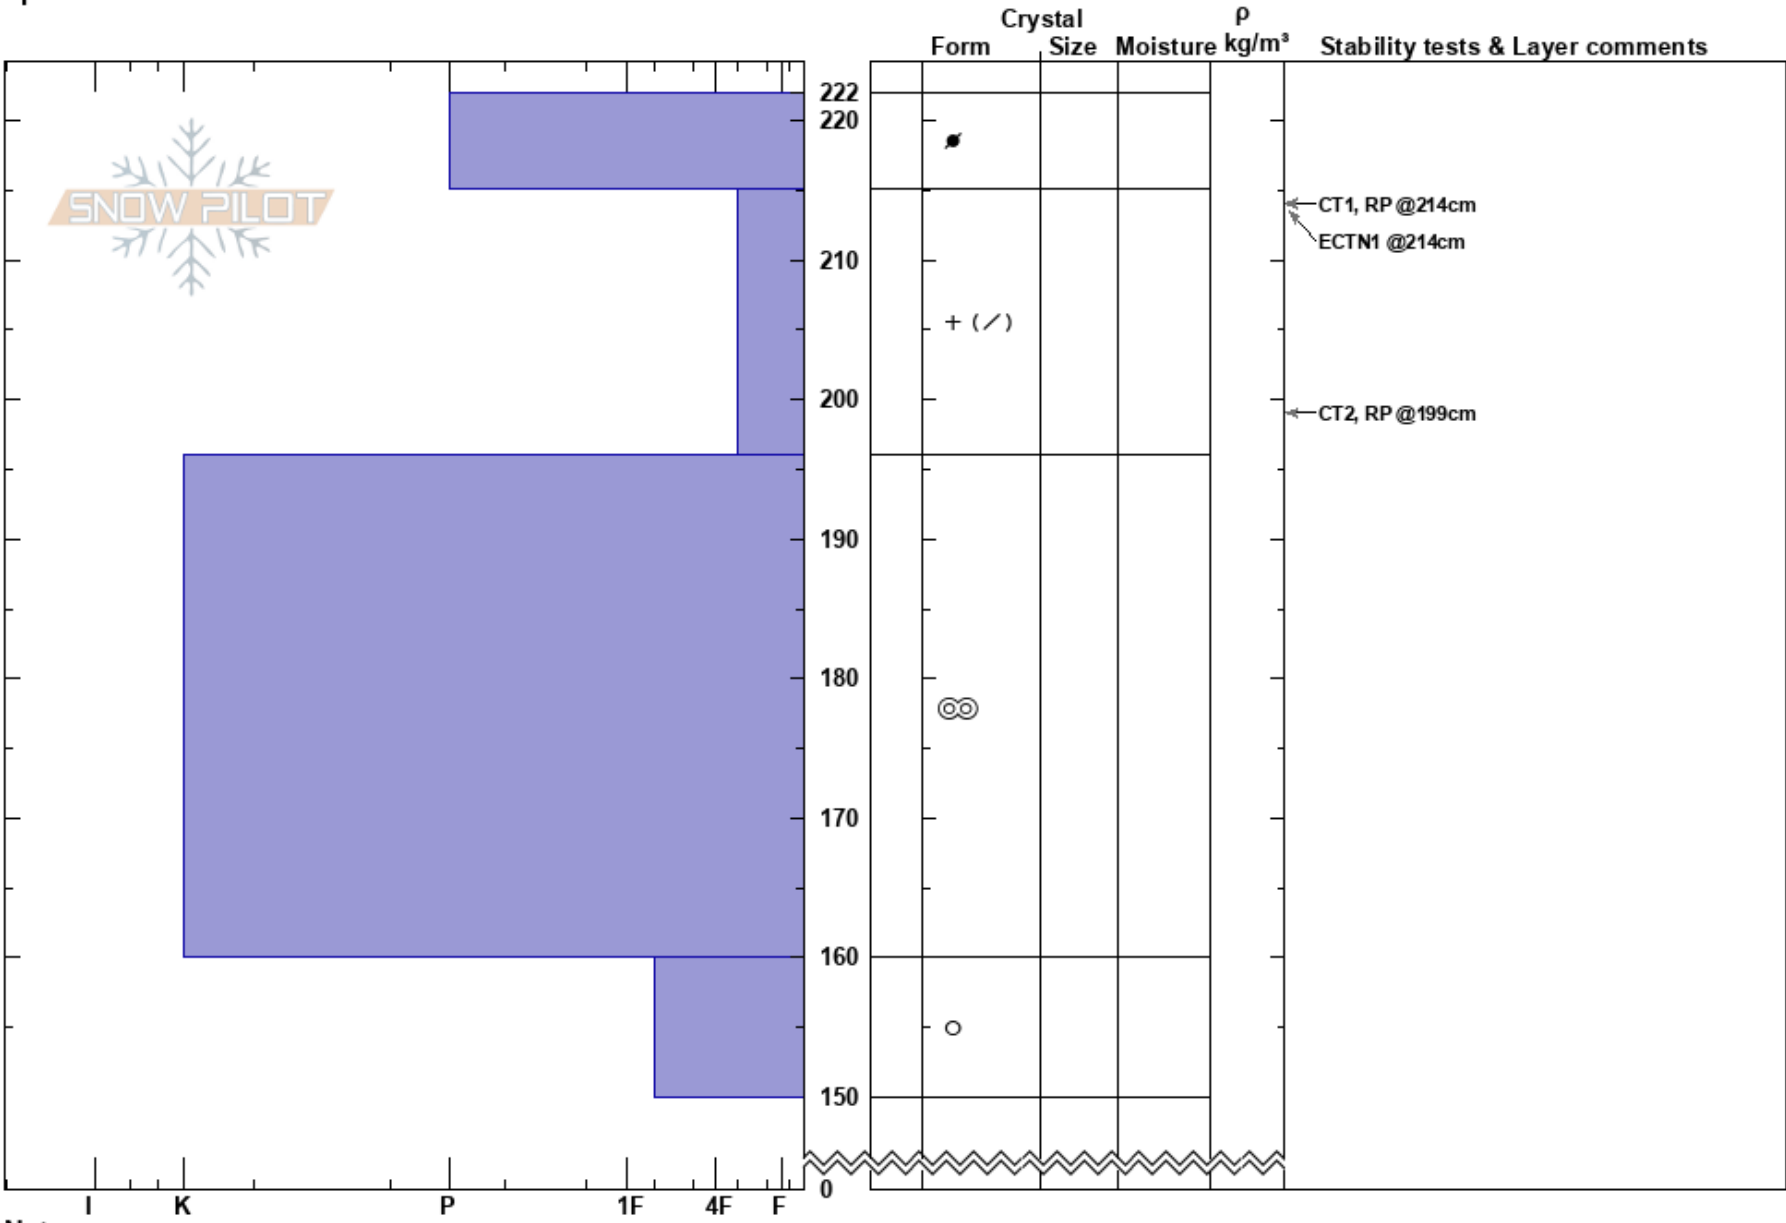

Buffalo Mountain  
 Gore Range  
 CO  
 Elevation: 11800 ft  
 Aspect: 160°  
 Specifics:

Jason Konigsberg  
 03/29/2017 - 1:00pm  
 Co-ord: 39.61821N, -106.13440W  
 Slope Angle: 32°  
 Wind Loading:

Stability:  
 Air Temperature:  
 Sky Cover: FEW  
 Precipitation: NO  
 Wind:

HS:222

Layer Notes:

Notes: