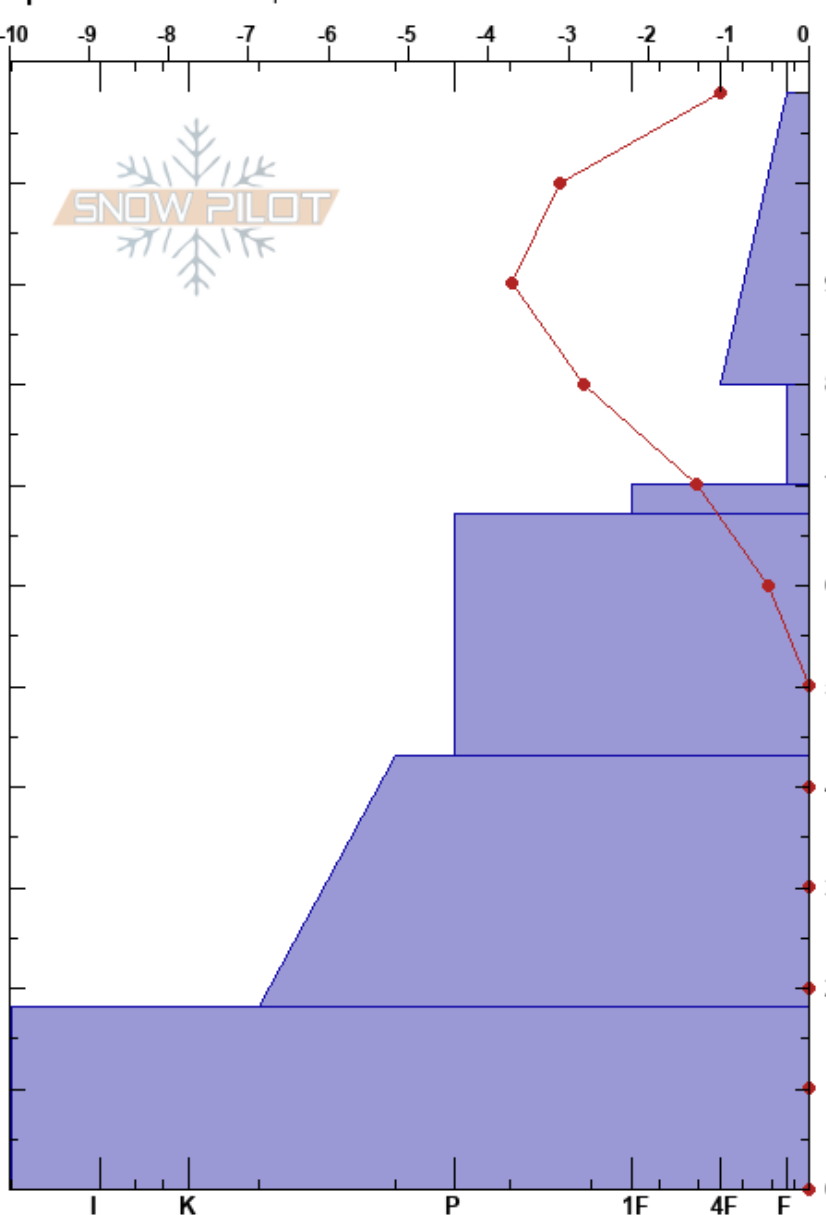

Steinskarfjellet low
 Kvaløya
 Norway
 Elevation: 233 m
 Aspect: N
 Specifics: We skied slope

Paul Velsand
 29/03/2017 - 14:30
 Co-ord: 33W 639468E 7732280N
 Slope Angle: 5°
 Wind Loading: no

Stability: Fair
 Air Temperature: -5.6°C
 Sky Cover: OVC
 Precipitation: S2
 Wind: N Light Breeze

HS: 109
 PF: 38
 Layer Notes:
 80-70cm: Problematic layer
 67-43cm: MF and RF with FC under MF

Height (cm)	Crystal		Moisture	ρ kg/m ³	Stability tests & Layer comments
	Form	Size			
109					
110	⚡	2-4	D	110	
80					← ECTN16 @80cm
120	/	1	D	120	← ECTN19 @75cm
250	⚡	2.5	D	250	
400	⊖ (●)	0.3-3	D	400	67-43cm: MF and RF with FC under MF
310	●	0.5	D-M	310	
430	⊖	3	D	430	

Notes: Snow height iButton: 118 cm