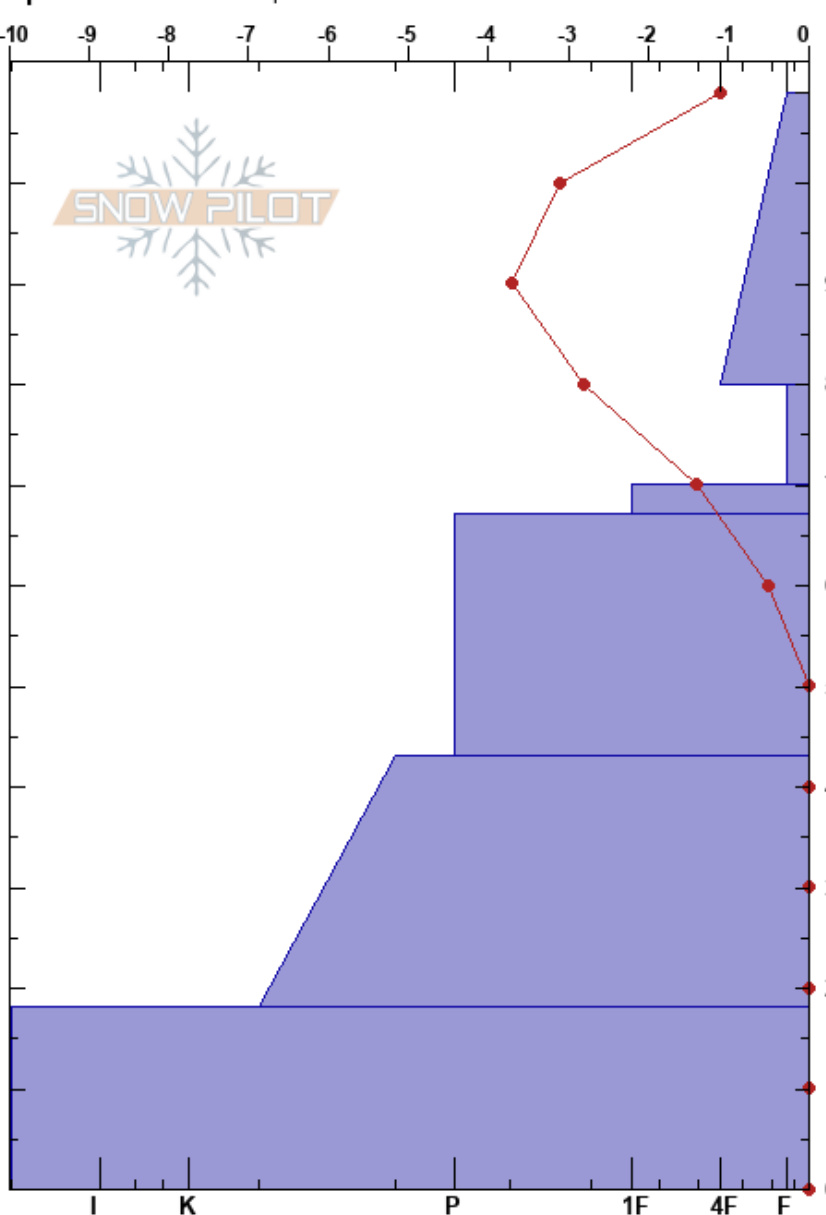

Steinskarfjellet low
 Kvaløya
 Norway
 Elevation: 233 m
 Aspect: N
 Specifics: We skied slope

Paul Velsand
 29/03/2017 - 14:30
 Co-ord: 33W 639468E 7732280N
 Slope Angle: 5°
 Wind Loading: no

Stability: Fair
 Air Temperature: -5.6°C
 Sky Cover: OVC
 Precipitation: S2
 Wind: N Light Breeze

HS: 109
 PF: 38
 Layer Notes:
 80-70cm: Problematic layer
 67-43cm: MF and RF with FC under MF

Form	Crystal		Moisture	ρ kg/m ³	Stability tests & Layer comments
	Size				
⚡	2-4		D	110	
/	1		D	120	← ECTN16 @80cm ← ECTN19 @75cm
⚡	2.5		D	250	
⊖ (●)	0.3-3		D	400	67-43cm: MF and RF with FC under MF
●	0.5		D-M	310	
⊖	3		D	430	

Notes: Snow height iButton: 118 cm