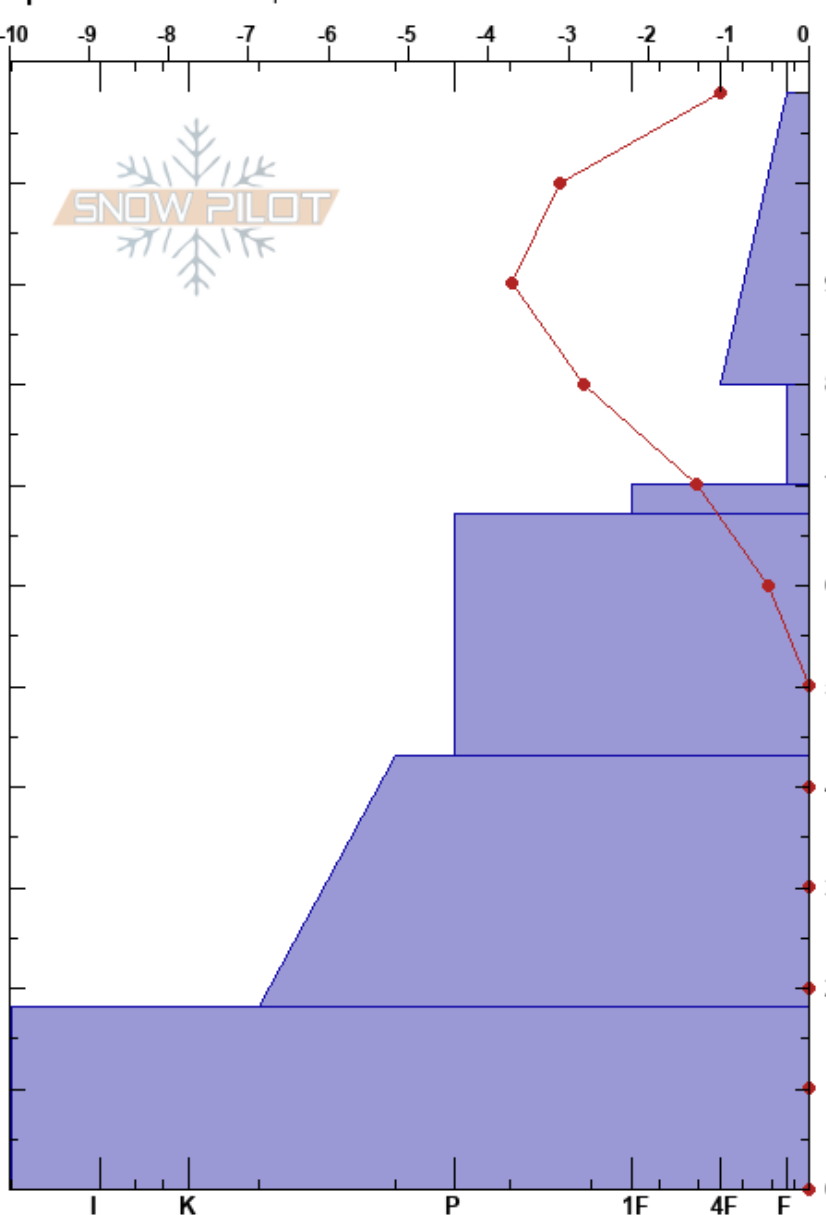

Steinskarfjellet low
 Kvaløya
 Norway
 Elevation: 233 m
 Aspect: N
 Specifics: We skied slope

Paul Velsand
 29/03/2017 - 14:30
 Co-ord: 33W 639468E 7732280N
 Slope Angle: 5°
 Wind Loading: no

Stability: Fair
 Air Temperature: -5.6°C
 Sky Cover: OVC
 Precipitation: S2
 Wind: N Light Breeze

HS: 109
 PF: 38
 Layer Notes:
 80-70cm: Problematic layer
 67-43cm: MF and RF with FC under MF

Height (cm)	Crystal		Moisture	ρ kg/m ³	Stability tests & Layer comments
	Form	Size			
109					
100	⚡	2-4	D	110	
90					
80					← ECTN16 @80cm
70	/	1	D	120	← ECTN19 @75cm
60	⚡	2.5	D	250	
50	⊖ (●)	0.3-3	D	400	67-43cm: MF and RF with FC under MF
40					
30	●	0.5	D-M	310	
20					
10	⊖	3	D	430	
0					

Notes: Snow height iButton: 118 cm