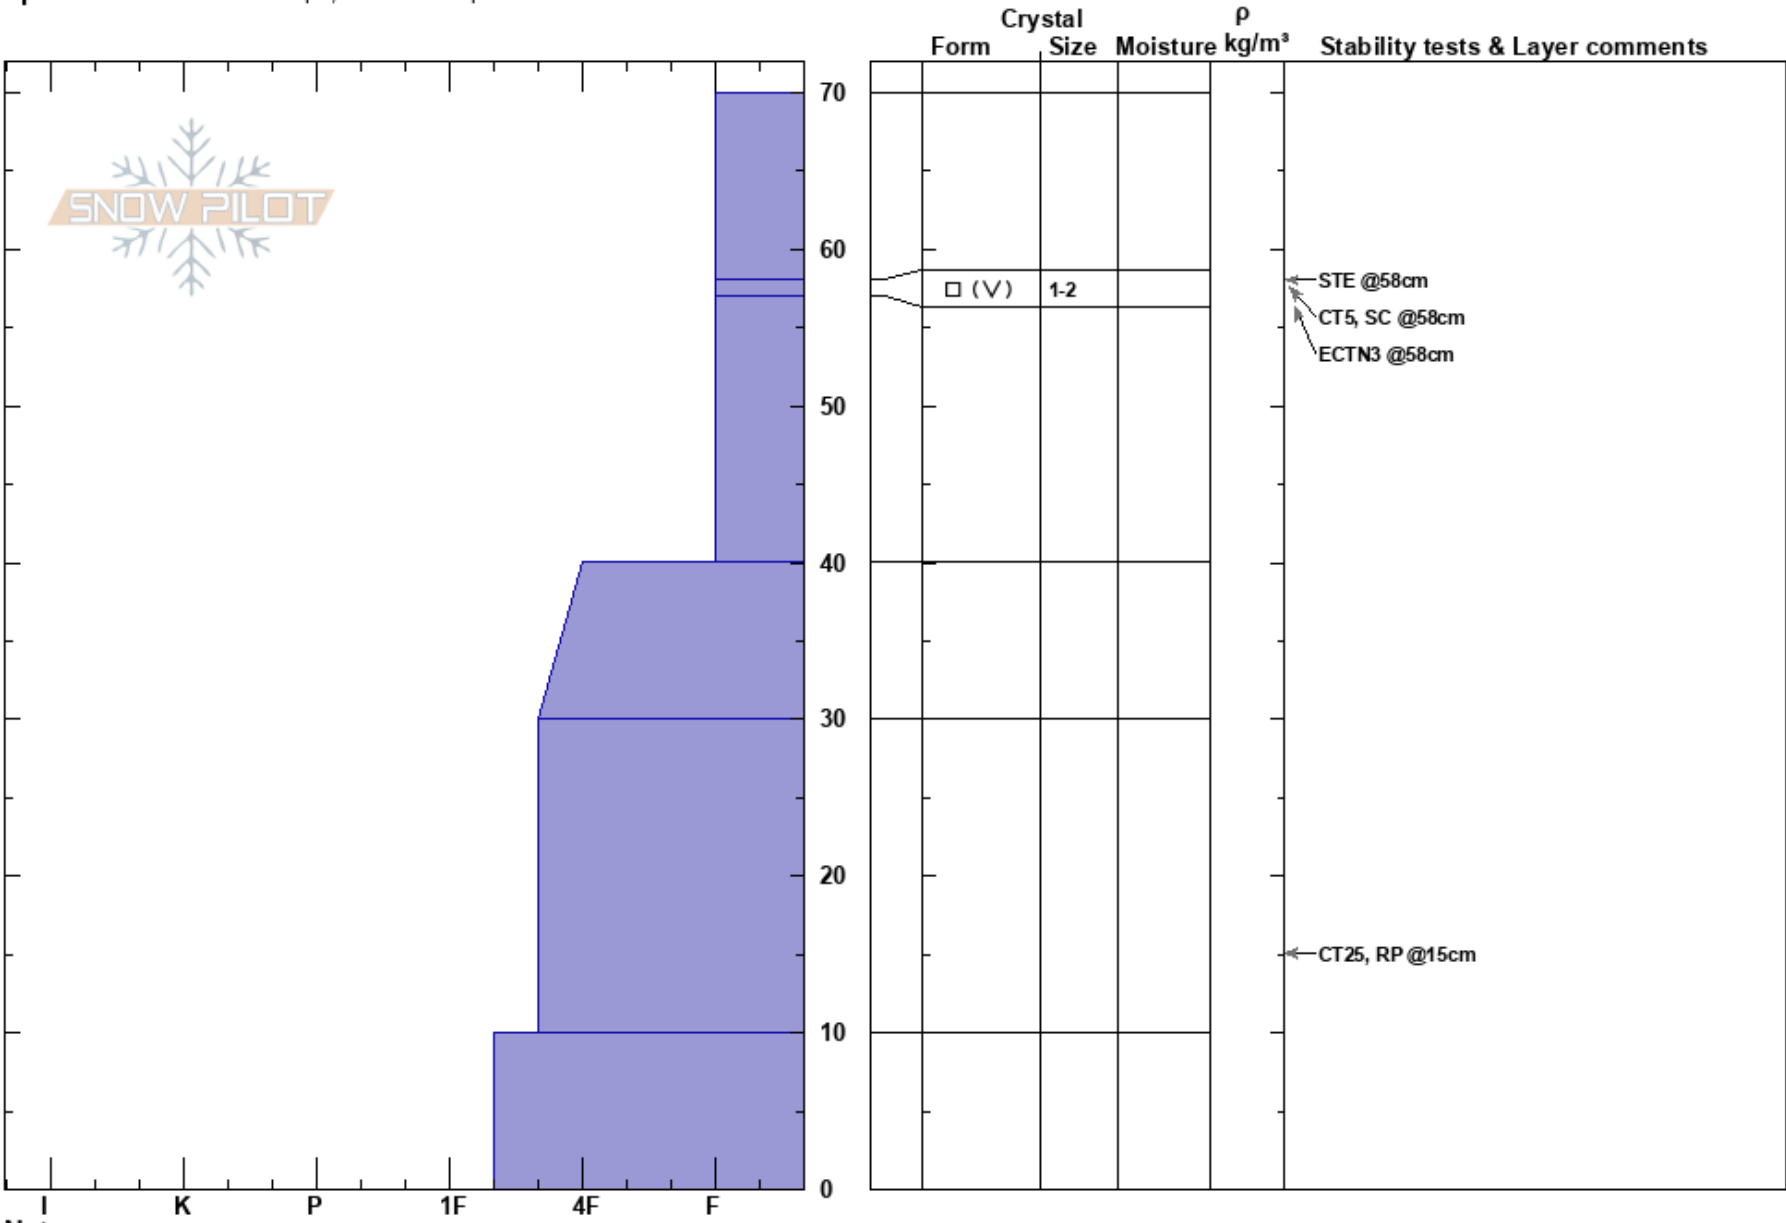

West Angle  
 Absaroka  
 WY  
 Elevation: 9300 ft  
 Aspect: W  
 Specifics: Ski tracks on slope; We skied slope

Katie Oram  
 12/13/2020 - 12:00pm  
 Co-ord:  
 Slope Angle: 20°  
 Wind Loading:

Stability:  
 Air Temperature: -14°C  
 Sky Cover: FEW  
 Precipitation: NO  
 Wind: Calm

HS: 70  
 58-57cm: Problematic layer

Notes: